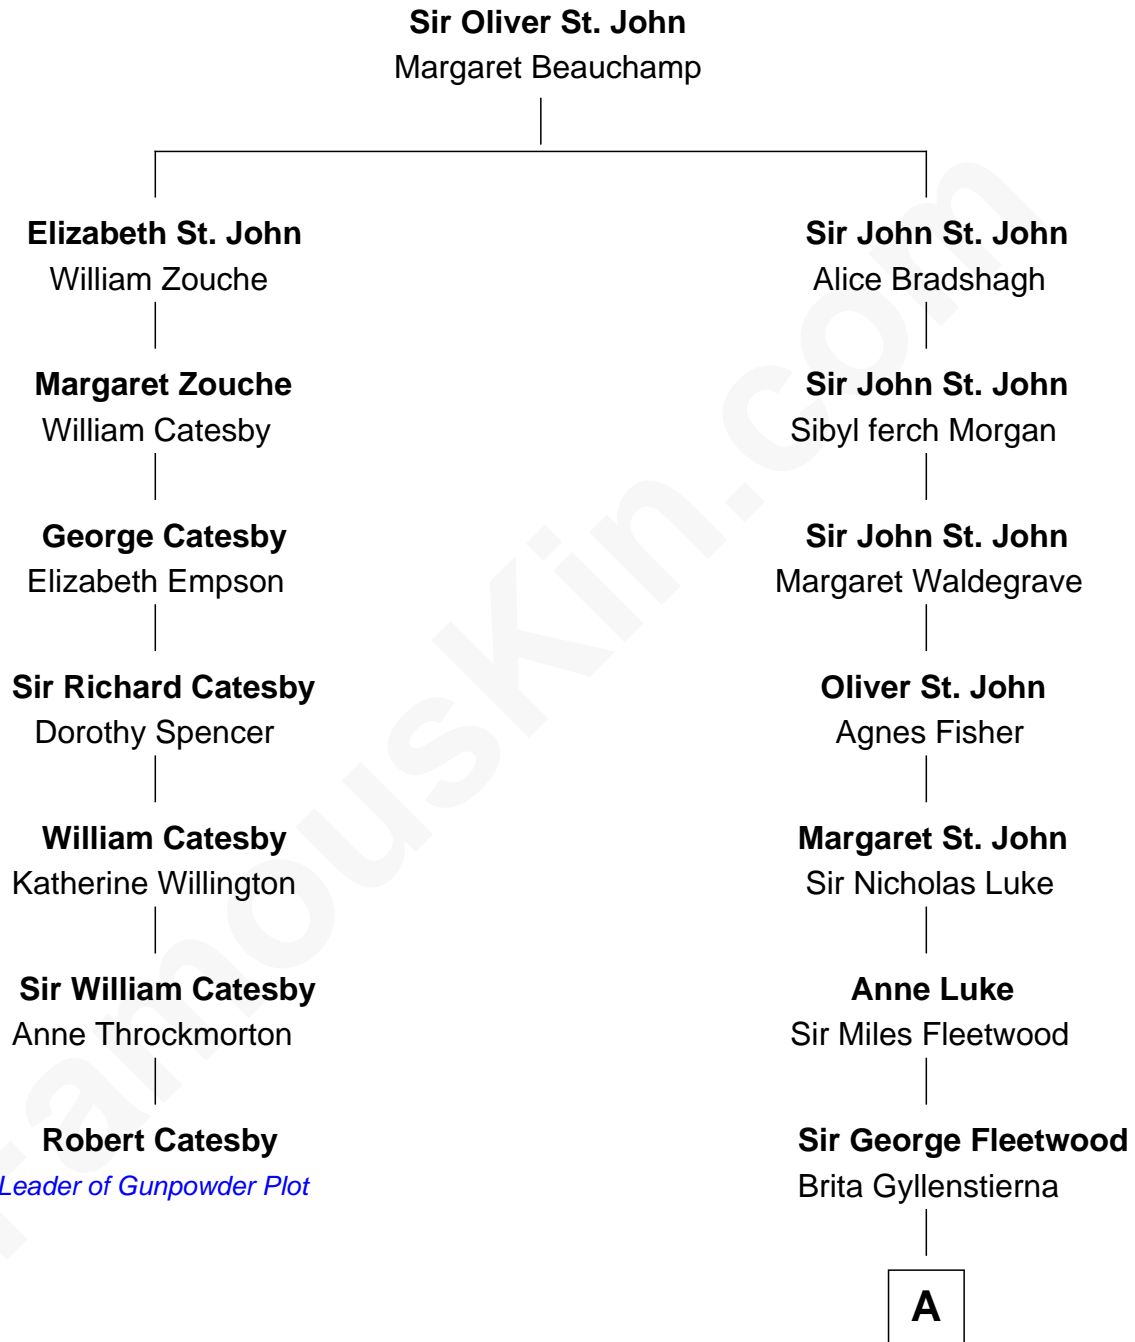

FamousKin.com Relationship Chart of

Robert Catesby

Leader of Gunpowder Plot

6th cousin 10 times removed of

Maggie Gyllenhaal

Movie Actress

A

Gustaf Miles Fleetwood

Märta Stake

Gustaf Adolf Fleetwood

Anna Uggla

Eleonora Margareta Fleetwood

Ulrik Gustaf Hård af Torestorp

Anna Hård af Torestorp

Leonard Gyllenhaal

Fredrik Leonard Gyllenhaal