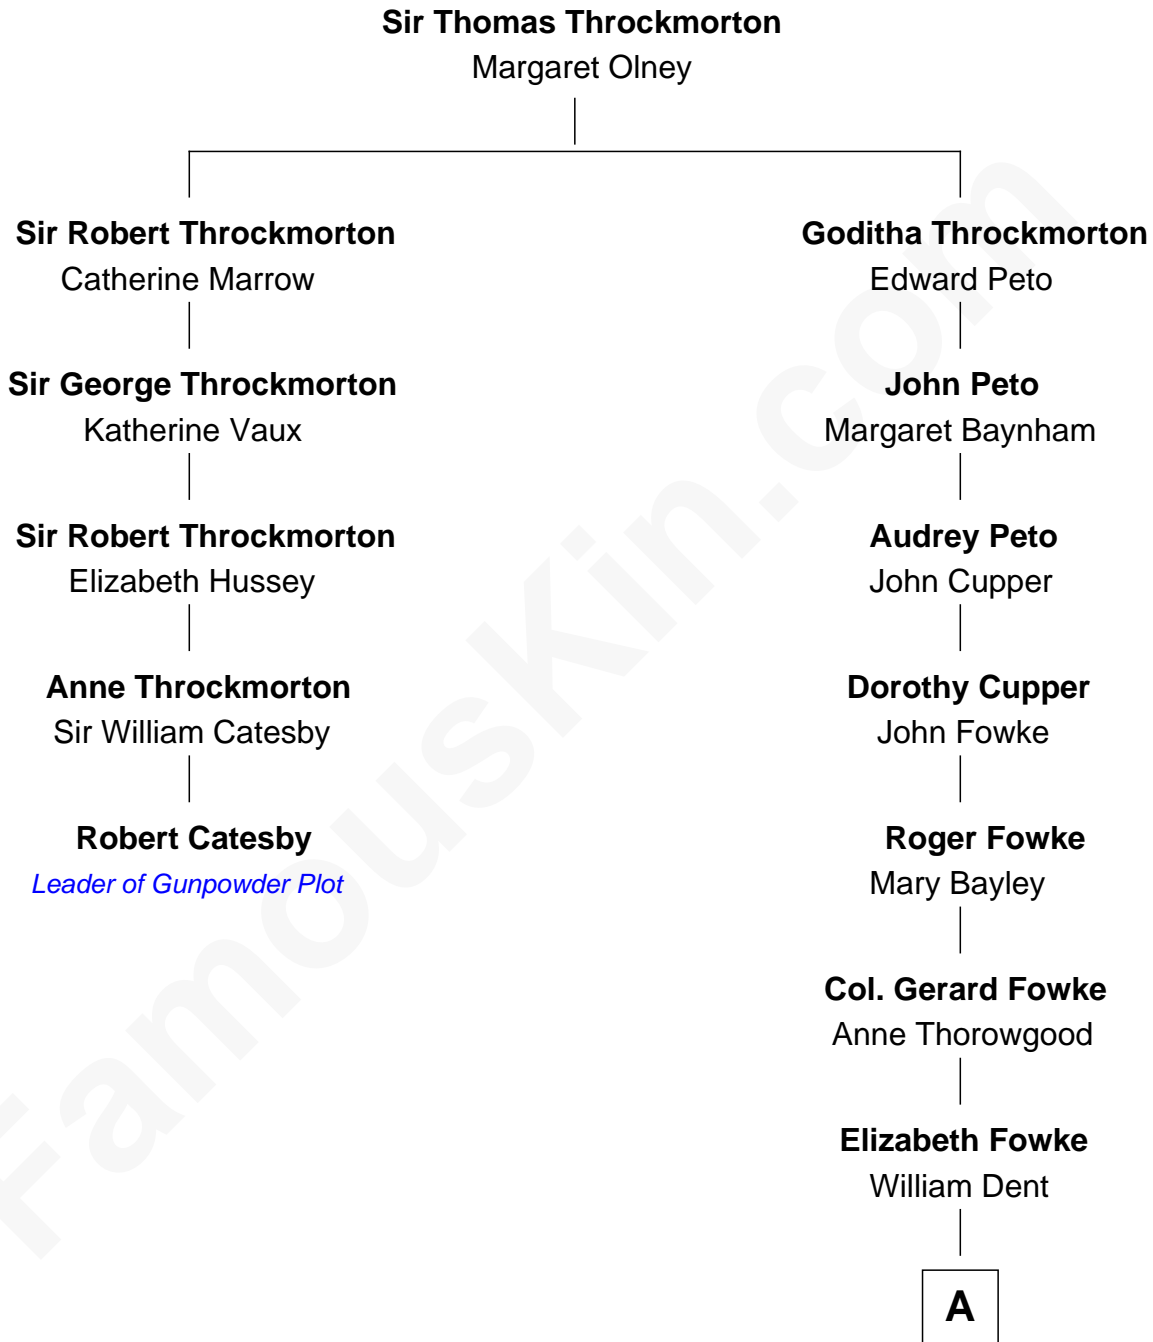

FamousKin.com

Relationship Chart of

Robert Catesby

Leader of Gunpowder Plot

4th cousin 7 times removed of

General James Longstreet
Confederate Army - U.S. Civil War

A

George Dent

Anne Herbert

John Dent

Sarah Marshall

Thomas Marshall Dent

Anne Magruder

Mary Anna Dent

James Longstreet

General James Longstreet