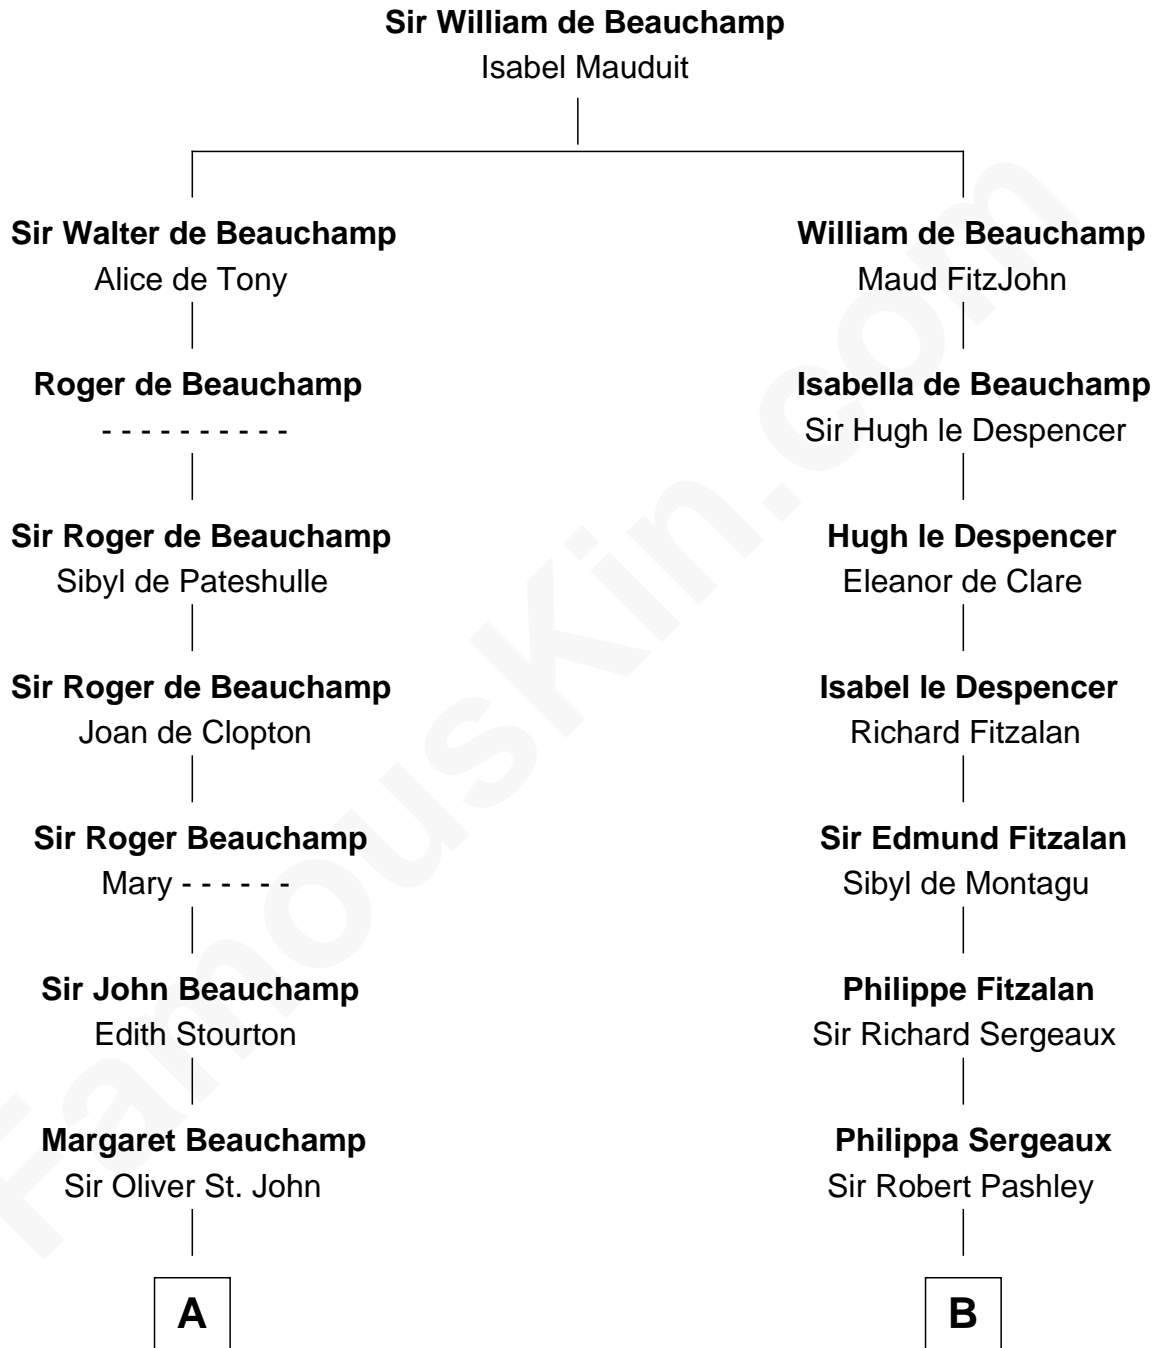

FamousKin.com

Relationship Chart of

Robert Catesby

Leader of Gunpowder Plot

13th cousin 8 times removed of

General James Longstreet

Confederate Army - U.S. Civil War