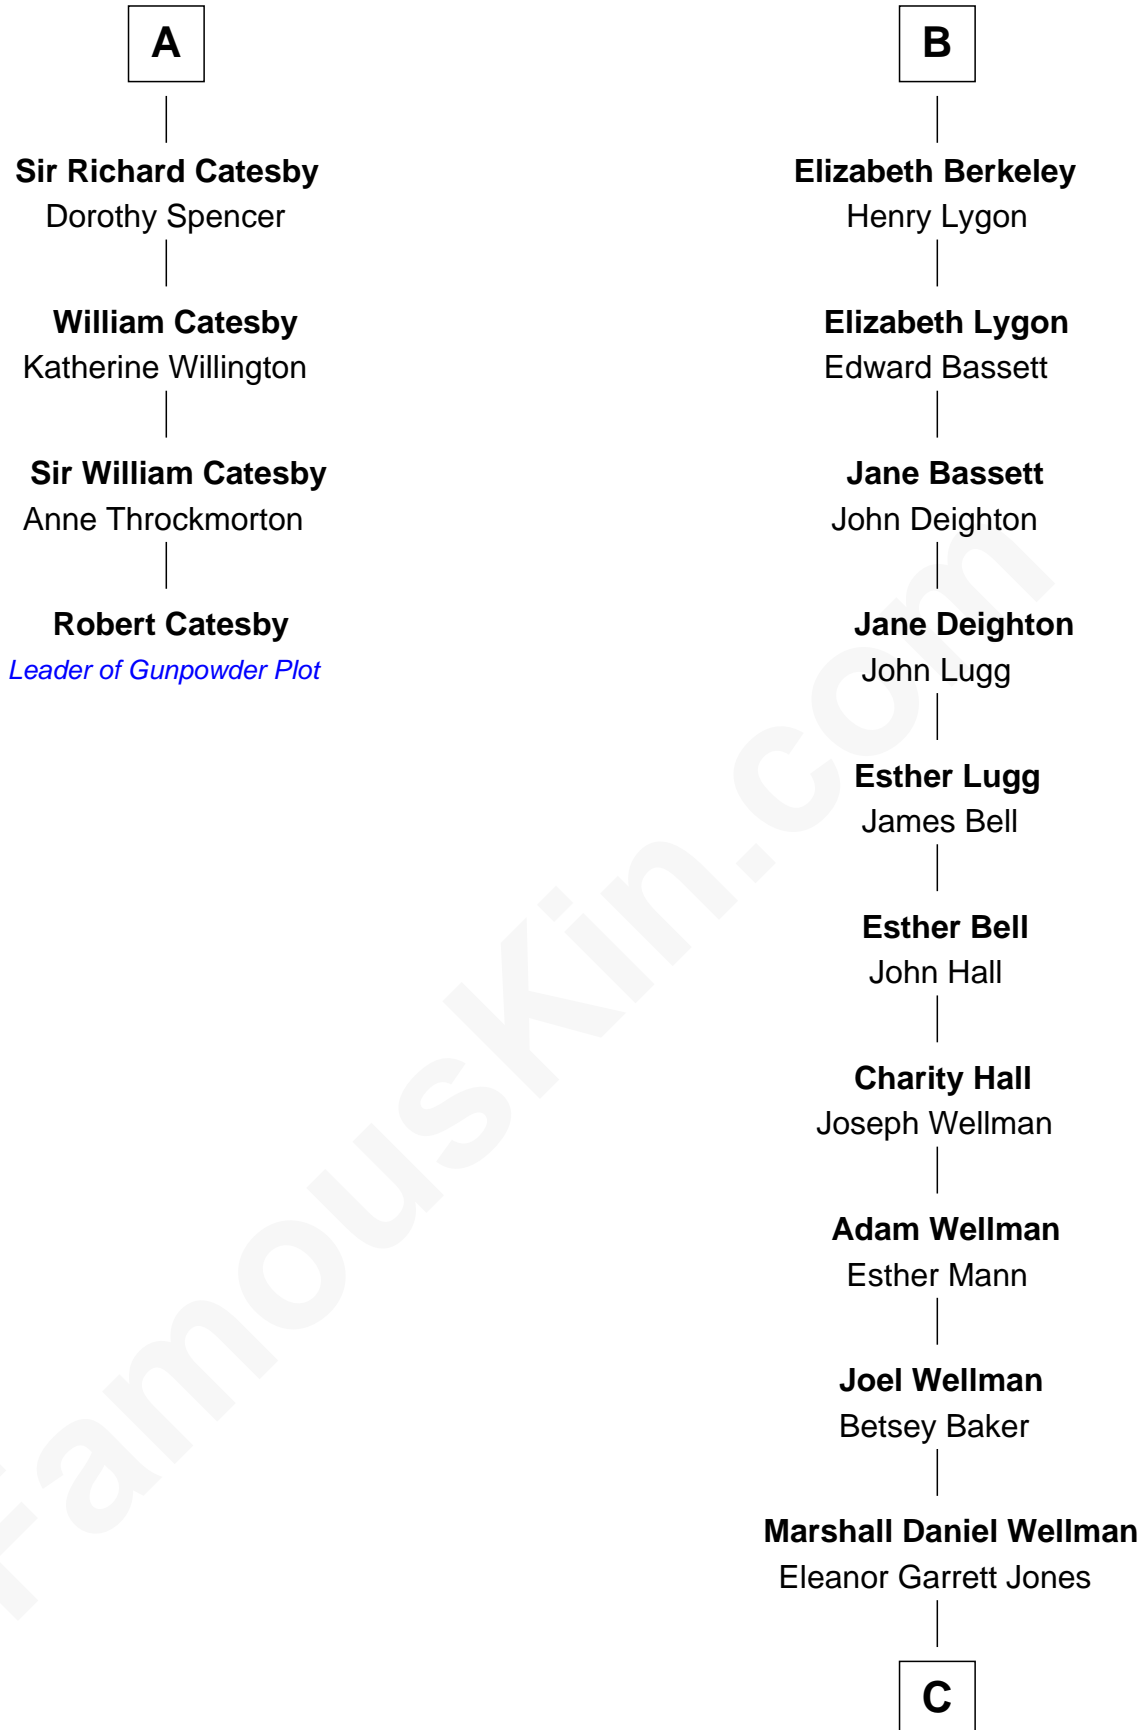

# FamousKin.com Relationship Chart of

**Robert Catesby**

*Leader of Gunpowder Plot*

10th cousin 8 times removed of

**Jack London**

*Author of "The Call of the Wild"*

**Bartholomew de Badlesmere**

Margaret de Clare

**Margery de Badlesmere**

Sir William de Ros

**Elizabeth de Roos**

Sir William la Zouche

**Sir William la Zouche**

Agnes Greene

**Sir William la Zouche**

Elizabeth - - - - -

Sir William de Bohun

**Elizabeth de Bohun**

Sir Richard Fitzalan

**Elizabeth Fitzalan**

Sir Thomas Mowbray

**Isabel Mowbray**

Sir James Berkeley

**Maurice Berkeley**

Isabel Mead

**Anne Berkeley**

Sir William Dennis

**Isabel Dennis**

Sir John Berkeley

**B**

**C**

**Flora Wellman**  
William Henry Chaney