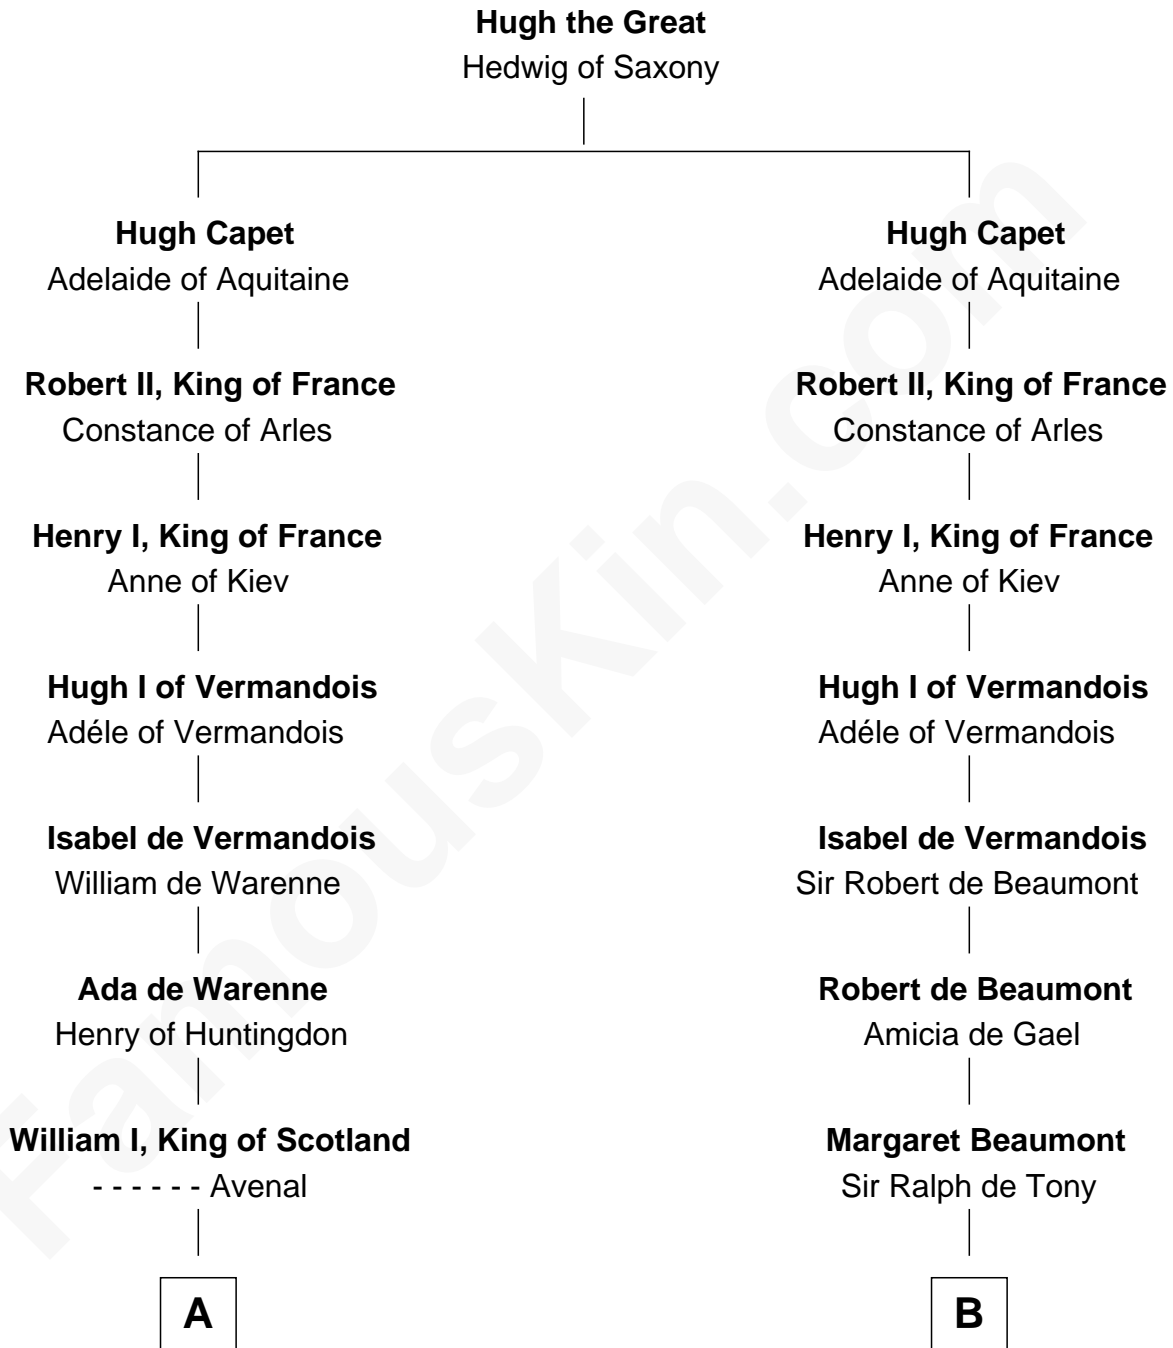

# FamousKin.com Relationship Chart of

**Robert Catesby**

*Leader of Gunpowder Plot*

8th cousin 13 times removed of

**Hugh le Bigod**

*Magna Carta Surety*

**C**

—  
**George Catesby**  
Elizabeth Empson

—  
**Sir Richard Catesby**  
Dorothy Spencer

—  
**William Catesby**  
Katherine Willington

—  
**Sir William Catesby**  
Anne Throckmorton

—  
**Robert Catesby**  
*Leader of Gunpowder Plot*

FamousKin.com