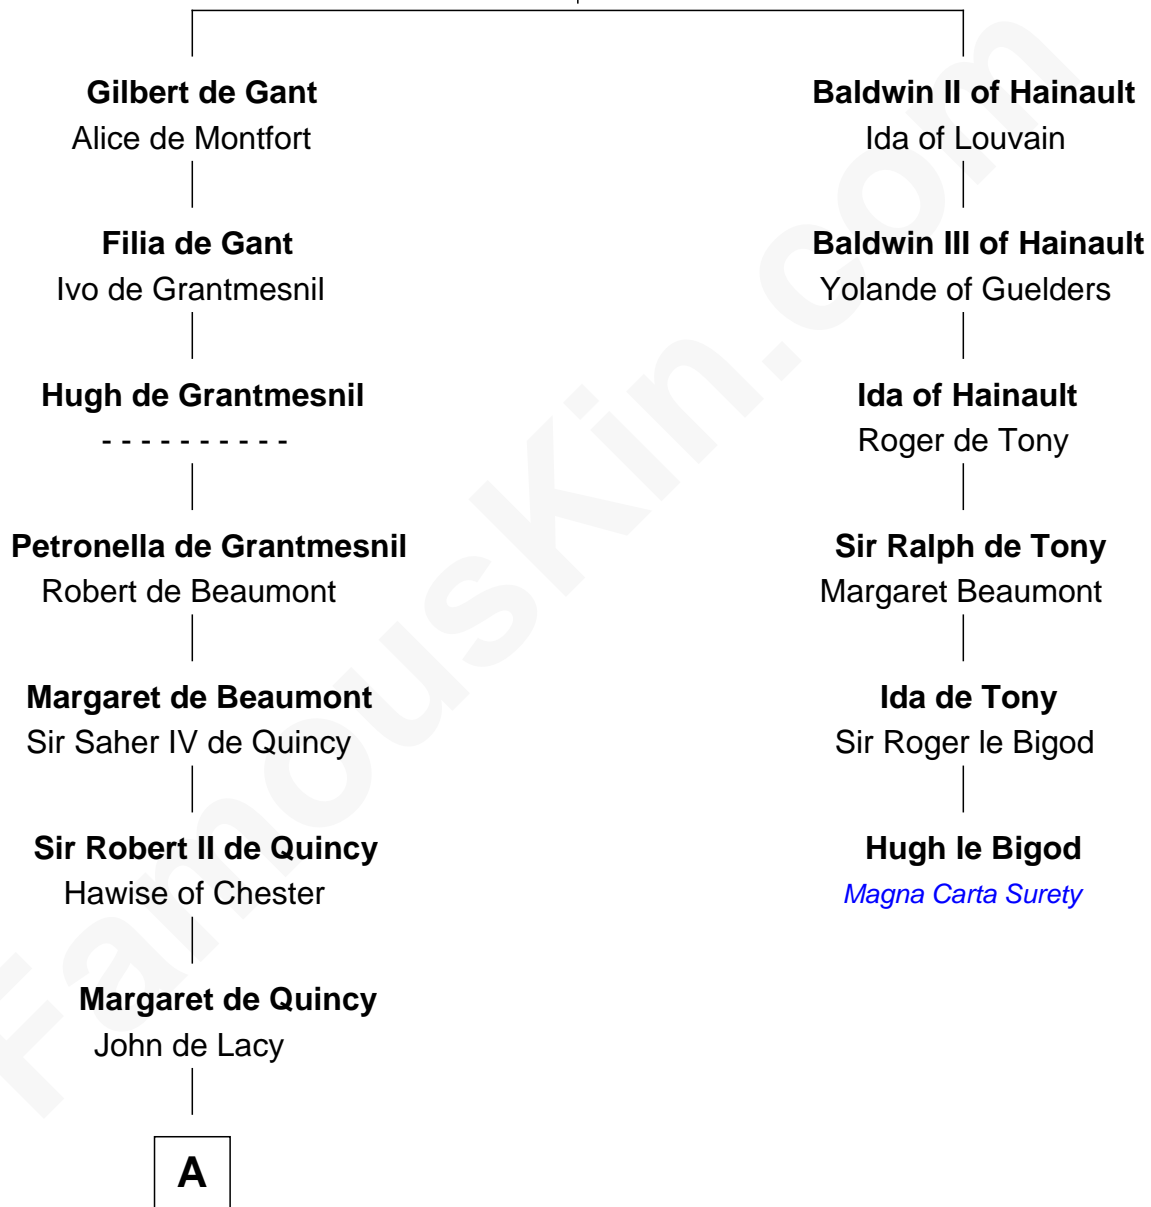

# FamousKin.com Relationship Chart of

**Robert Catesby**

*Leader of Gunpowder Plot*

5th cousin 15 times removed of

**Hugh le Bigod**

*Magna Carta Surety*

**Baldwin VI of Flanders**

Richildis of Hainault

**A**

**Maud de Lacy**  
Sir Richard de Clare

**Thomas de Clare**  
Juliana FitzMaurice

**Margaret de Clare**  
Bartholomew de Badlesmere

**Margery de Badlesmere**  
Sir William de Ros

**Elizabeth de Roos**  
Sir William la Zouche

—  
**Robert Catesby**

*Leader of Gunpowder Plot*

FamousKin.com