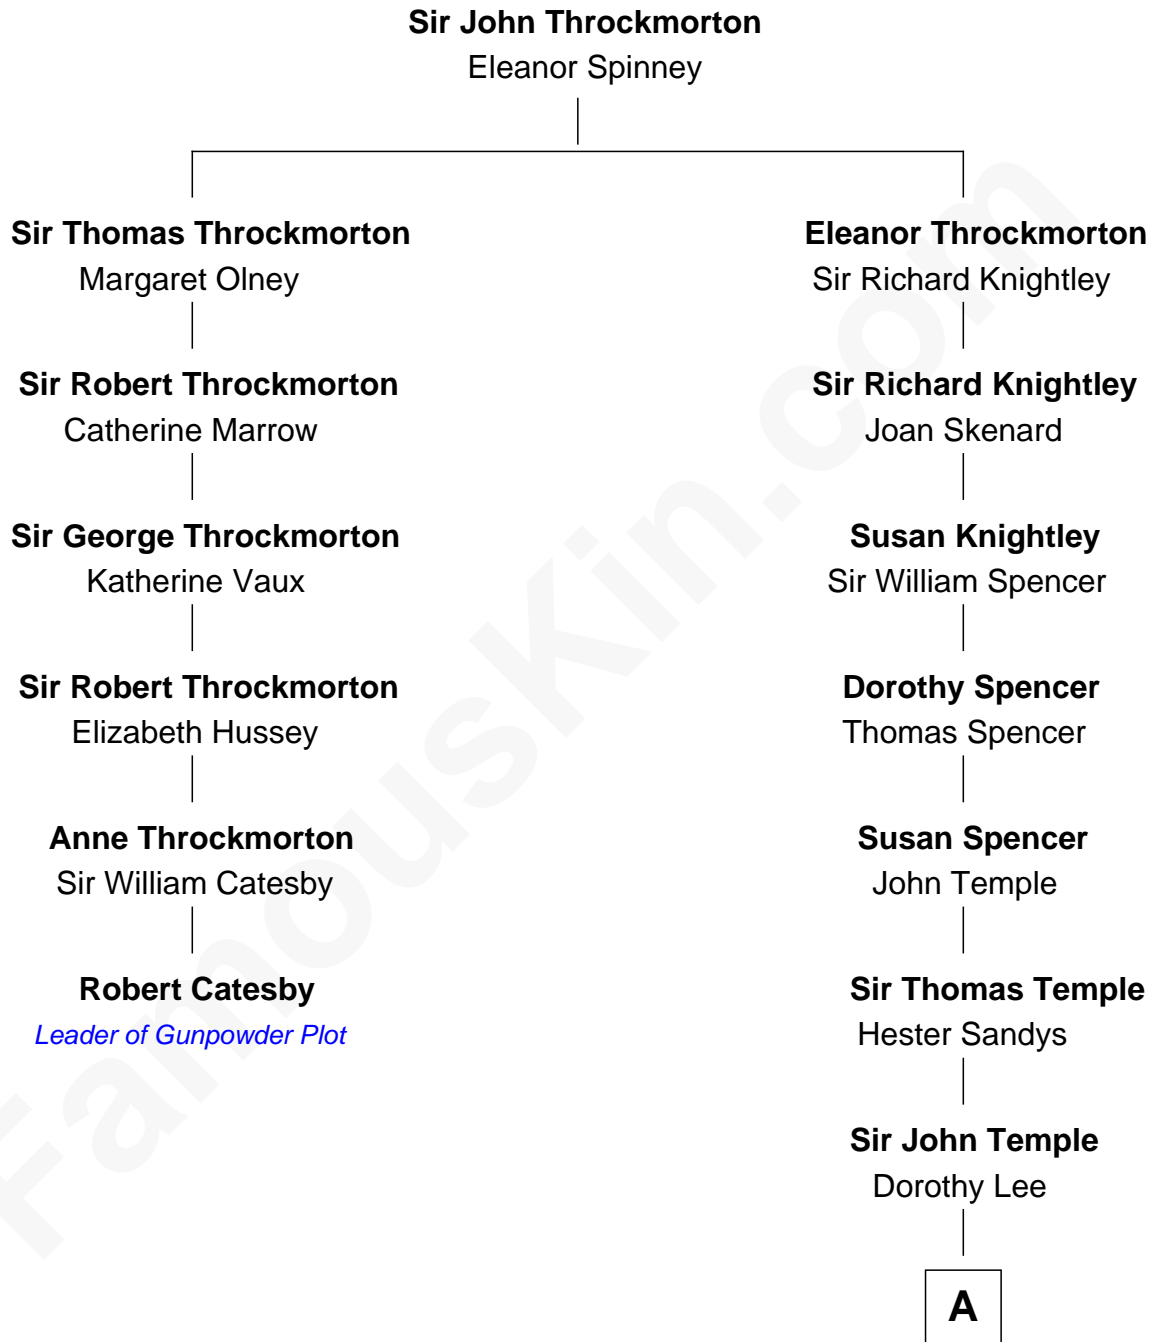

FamousKin.com Relationship Chart of

Robert Catesby

Leader of Gunpowder Plot

5th cousin 11 times removed of

John Kerry

68th U.S. Secretary of State

A

Mary Temple

Robert Nelson

John Nelson

Elizabeth Tailer

Mehitable Nelson

Robert Temple

Sir John Temple

Elizabeth Bowdoin

Elizabeth Bowdoin Temple

Thomas Lindall Winthrop

Robert Charles Winthrop

Elizabeth Cabot Blanchard

Robert Charles Winthrop

Elizabeth Mason

Margaret Tyndal Winthrop

James Grant Forbes

Rosemary Isabel Forbes