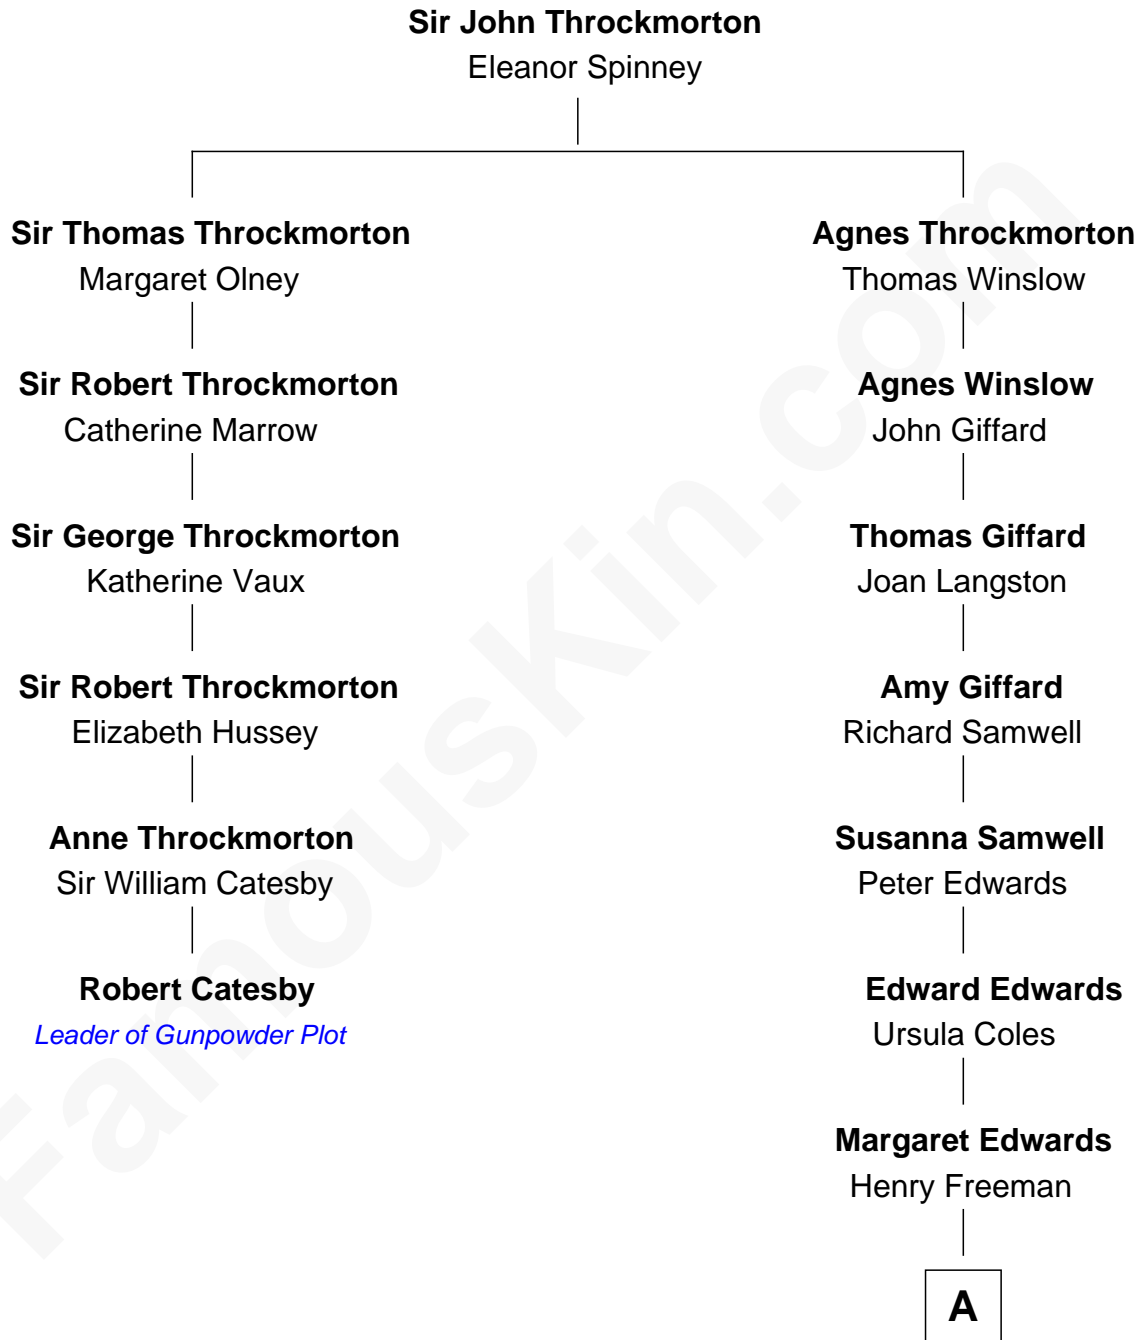

FamousKin.com Relationship Chart of

Robert Catesby

Leader of Gunpowder Plot

5th cousin 12 times removed of

Grace Slick

Singer, Songwriter - Jefferson Airplane

A

Alice Freeman

Nathaniel Haskell

Judith Haskell

Joseph Steele

Jane Adeline Steele

Abraham Dow

James Osgood Dow

Mary Charlotte Hawkins

Grace Josephine Dow