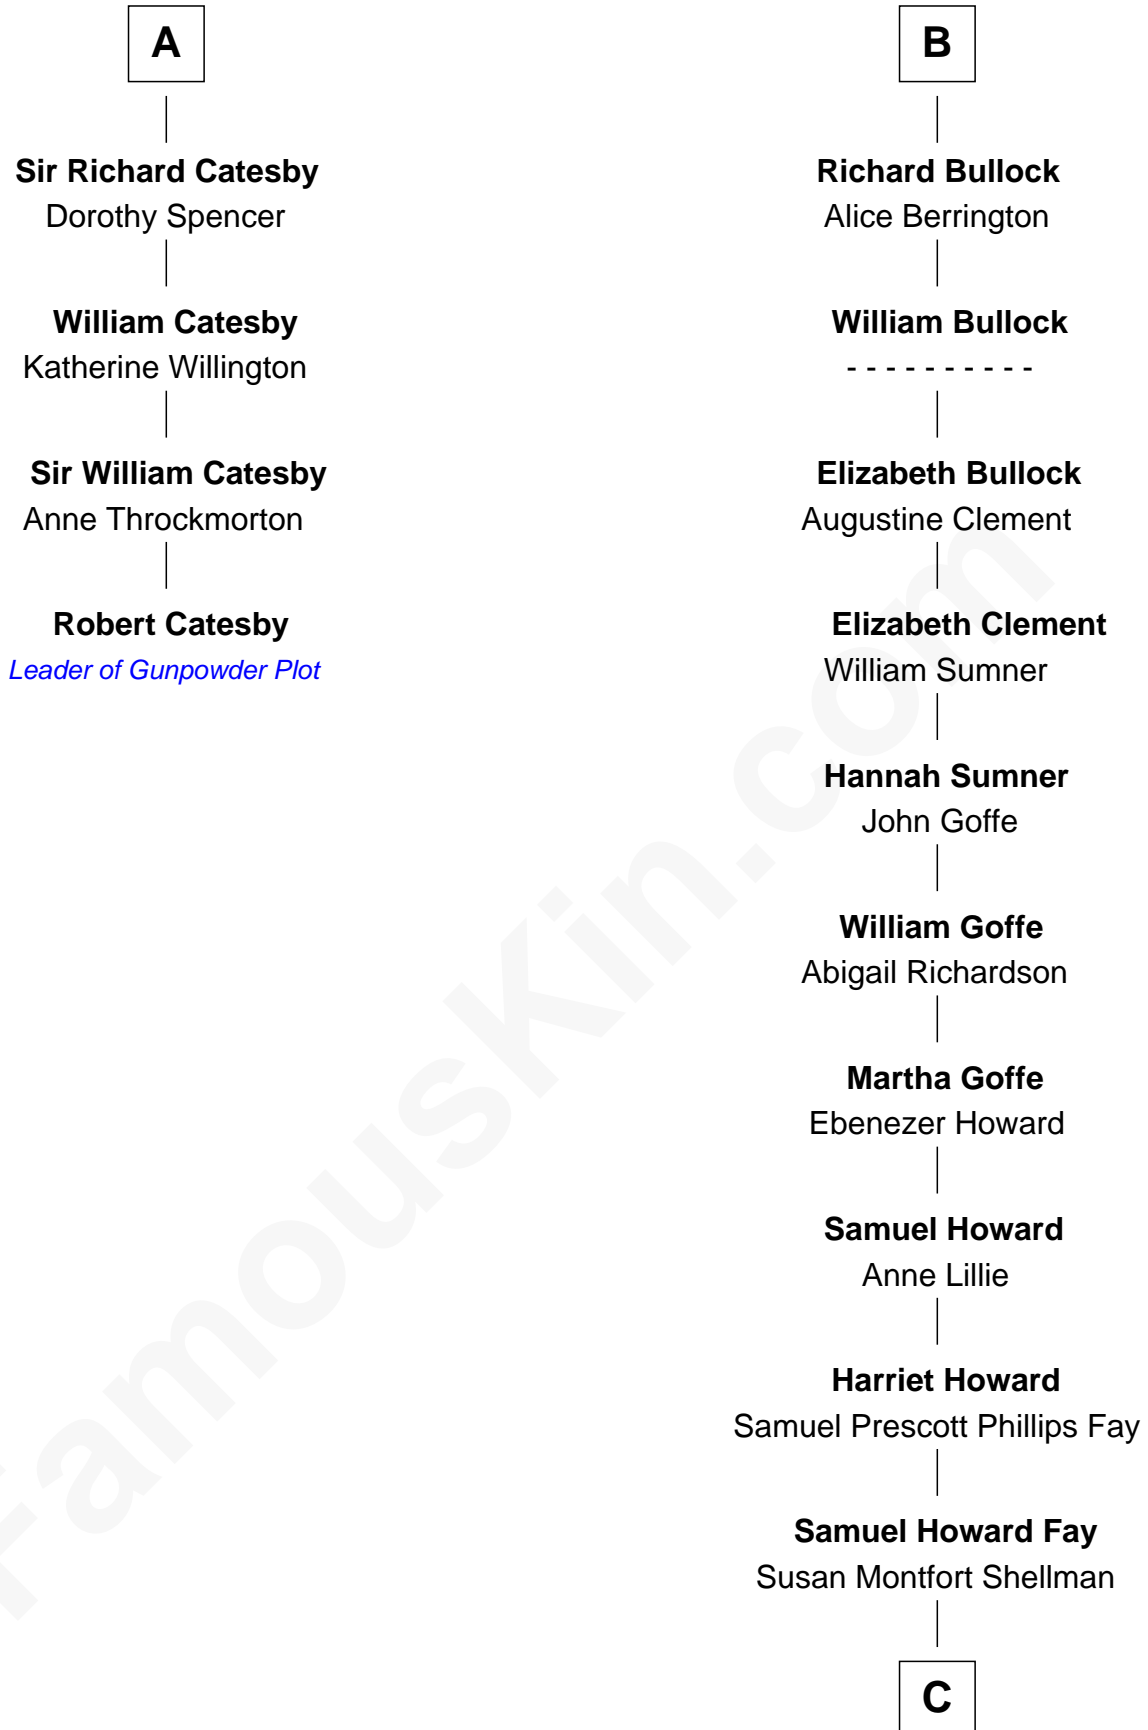

FamousKin.com Relationship Chart of

Robert Catesby

Leader of Gunpowder Plot

10th cousin 11 times removed of

Jeb Bush

43rd Governor of Florida

Bartholomew de Badlesmere

Margaret de Clare

Margery de Badlesmere

Sir William de Ros

Elizabeth de Roos

Sir William la Zouche

Sir William la Zouche

Agnes Greene

Sir William la Zouche

Elizabeth - - - - -

John de Vere

Aubrey de Vere

Alice FitzWalter

Sir Richard de Vere

Alice Sergeaux

Sir John de Vere

Elizabeth Howard

Joan de Vere

Sir William Norreys

Margaret Norreys

Gilbert Bullock

Thomas Bullock

Alice Kingsmill

B

C

Harriet Eleanor Fay
Rev. James Smith Bush