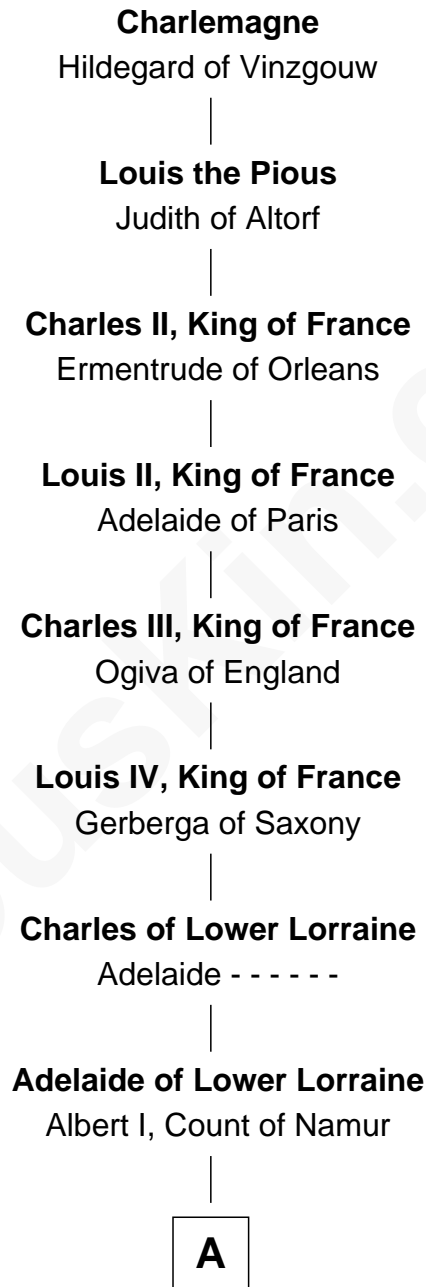

FamousKin.com Relationship Chart of

Robert Catesby

Leader of Gunpowder Plot

25th Great-grandson of

Charlemagne

King of the Franks

A

Albert II, Count of Namur
Regelinde of Lower Lorraine

Albert III, Count of Namur
Ida of Saxony

Godfrey, Count of Namur
Sybil of Chateau-Porcien

Probable

Elizabeth of Namur
Gervais, Count of Rethel

Miliscent of Rethel
Richard de Camville

William de Camville
Auberée de Marmion

William de Camville
Iseuda - - - - -

Thomas de Camville
Agnes - - - - -

Felicia de Camville
Philip Durvassal

Thomas Durvassal
Margery - - - - -

B

B

Margery Durvassal

William de la Spine

Robert Catesby

Leader of Gunpowder Plot