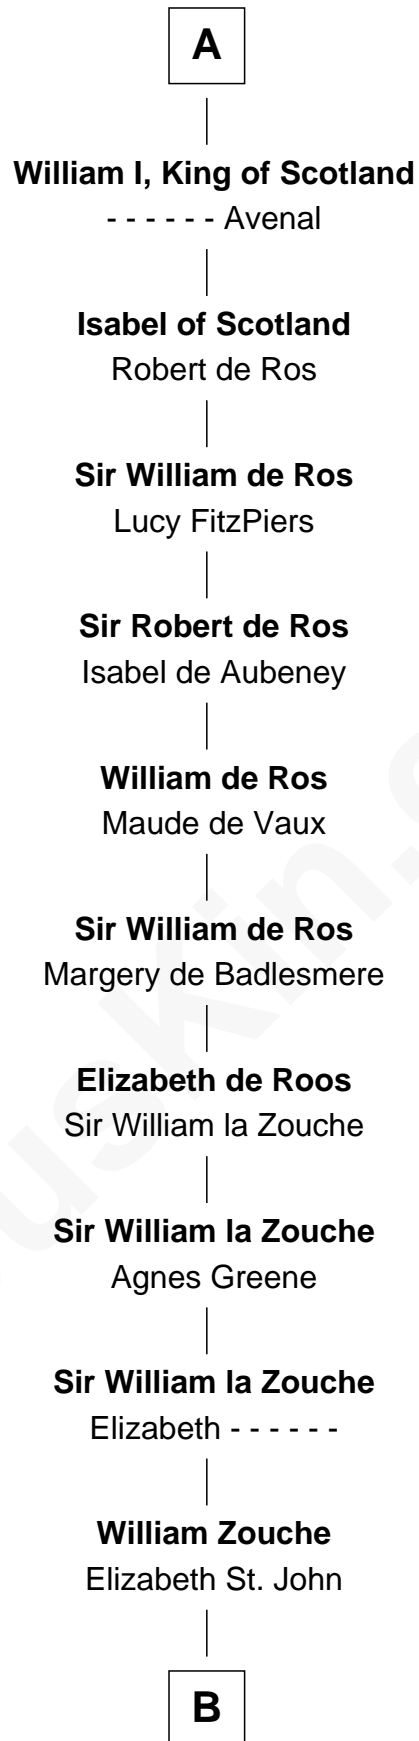

FamousKin.com Relationship Chart of

Robert Catesby

Leader of Gunpowder Plot

21st Great-grandson of

King Robert I

King of France

B

—
Margaret Zouche

William Catesby

—
George Catesby

Elizabeth Empson

—
Sir Richard Catesby

Dorothy Spencer

—
William Catesby

Katherine Willington

—
Sir William Catesby

Anne Throckmorton

—
Robert Catesby

Leader of Gunpowder Plot