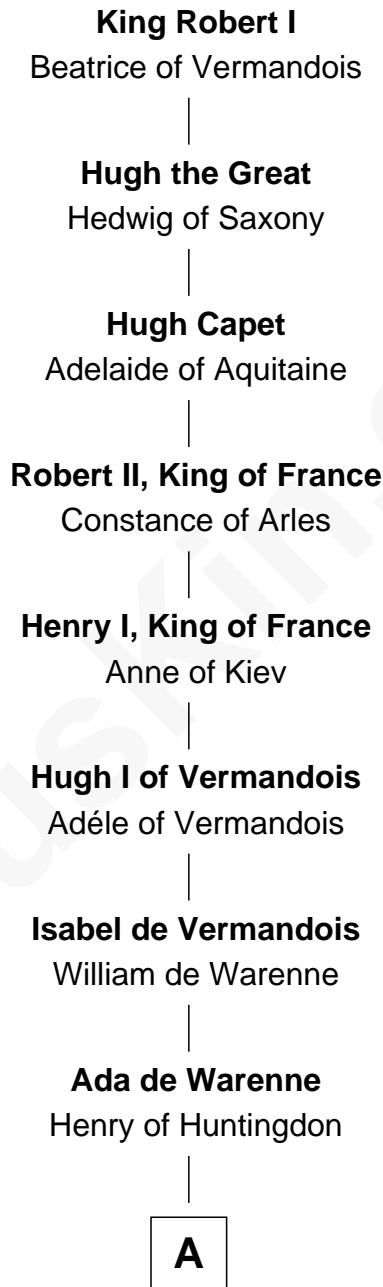

FamousKin.com Relationship Chart of

Robert Catesby

Leader of Gunpowder Plot

21st Great-grandson of

King Robert I

King of France

B

—
Margaret Zouche

William Catesby

—
George Catesby

Elizabeth Empson

—
Sir Richard Catesby

Dorothy Spencer

—
William Catesby

Katherine Willington

—
Sir William Catesby

Anne Throckmorton

—
Robert Catesby

Leader of Gunpowder Plot