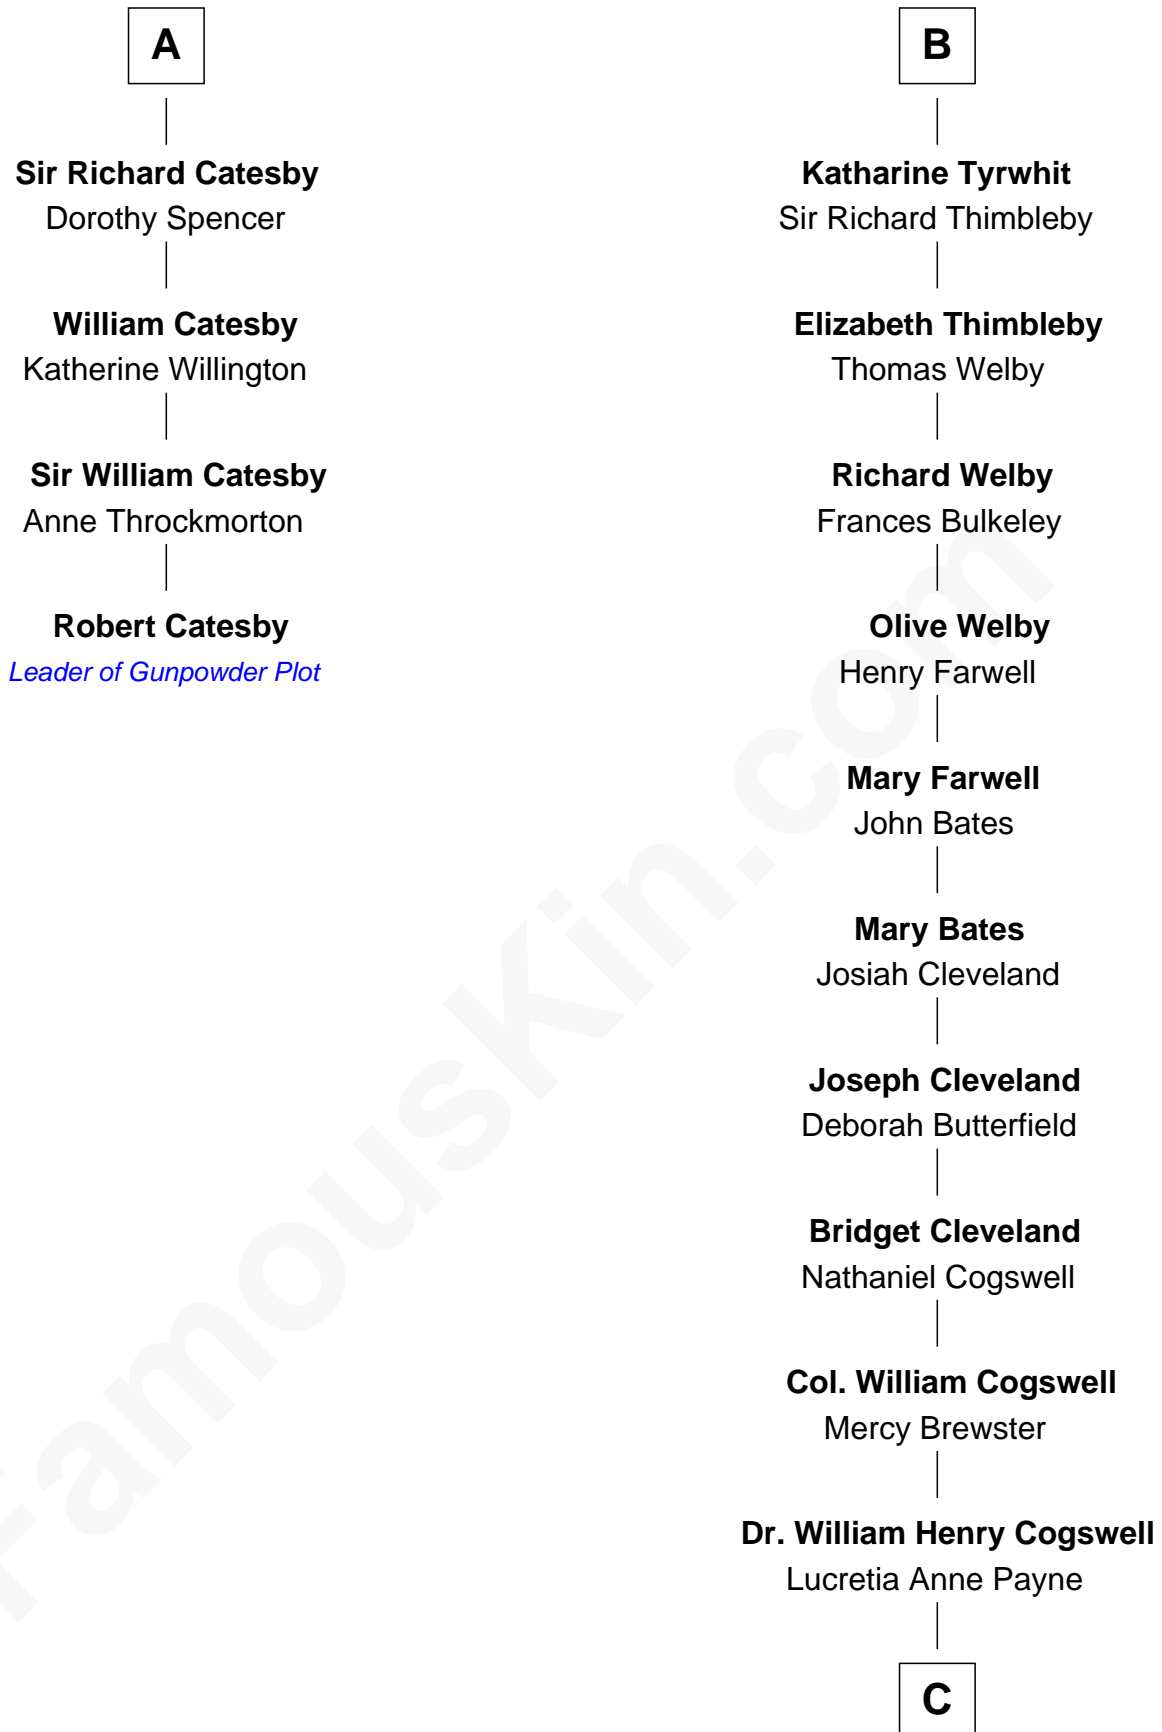

# FamousKin.com Relationship Chart of

**Robert Catesby**

*Leader of Gunpowder Plot*

10th cousin 10 times removed of

**Thomas Pynchon**

*American Novelist*

**Sir William la Zouche**

Maud Lovel

**William Zouche**

Elizabeth St. John

**Margaret Zouche**

William Catesby

**George Catesby**

Elizabeth Empson

**A**

**Milicent la Zouche**

Sir William Deincourt

**Margaret Deincourt**

Sir Robert de Tibetot

**Elizabeth de Tibetot**

Sir Philip le Despencer

**Margery Despencer**

Sir Roger Wentworth

**Agnes Wentworth**

Sir Robert Constable

**Anne Constable**

William Tyrwhit

**Sir Robert Tyrwhit**

Maud Talboys

**B**

**C**

**Annie Payne Cogswell**