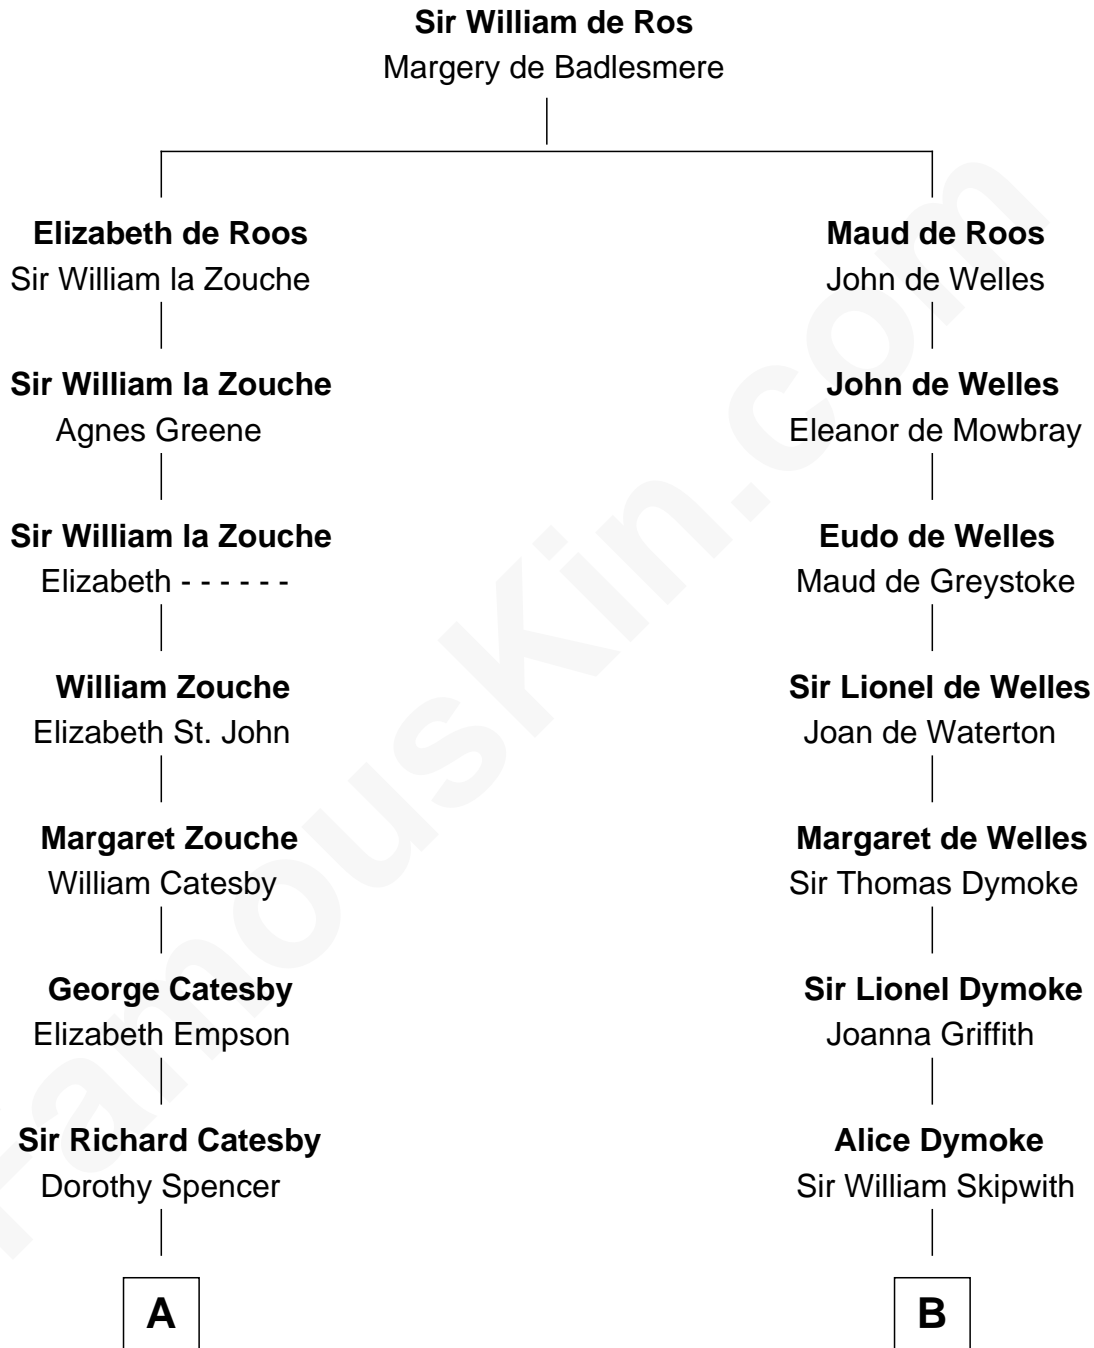

FamousKin.com

Relationship Chart of

Robert Catesby

Leader of Gunpowder Plot

9th cousin 11 times removed of

Paget Brewster

TV Actress

C

Donald Mitchell Ryerson

Isabelle McGenniss

Joan Ryerson

George Washington Wales Brewster

Galen Brewster

Hathaway Tew

Paget Brewster

TV Actress