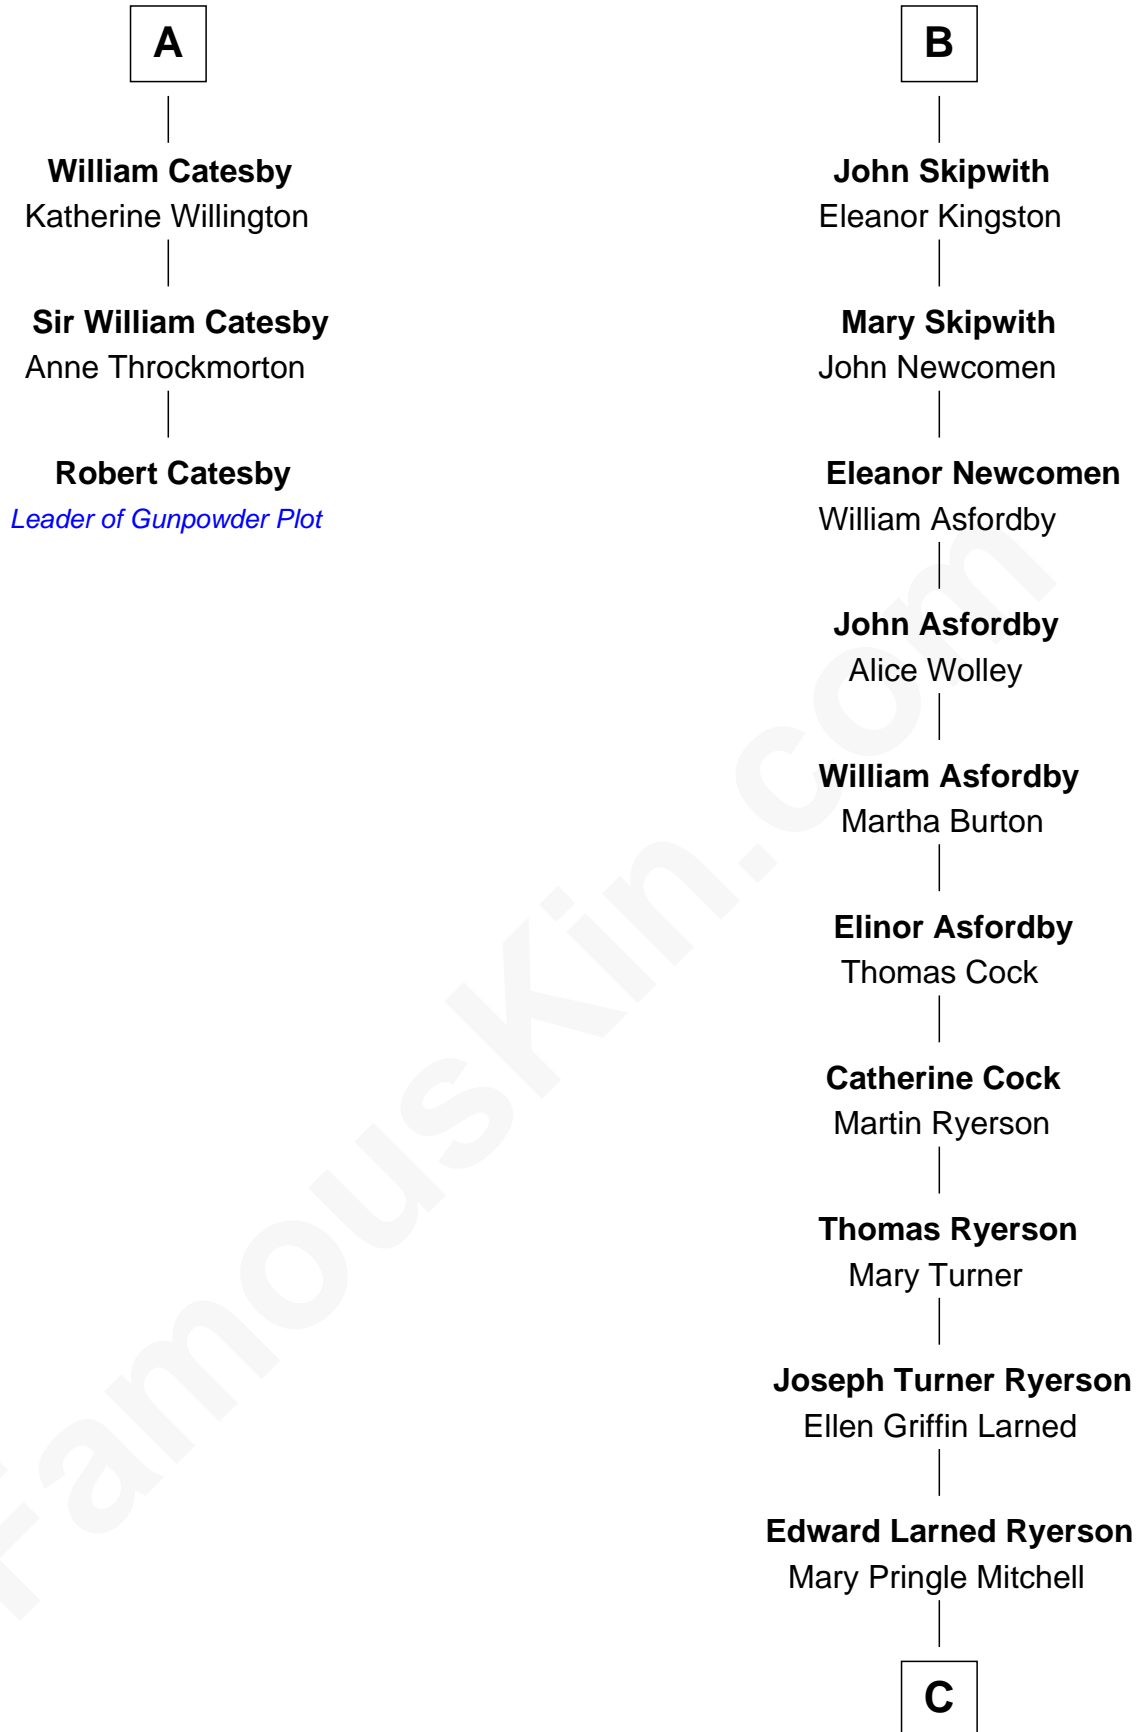

FamousKin.com

Relationship Chart of

Robert Catesby

Leader of Gunpowder Plot

9th cousin 11 times removed of

Paget Brewster

TV Actress

C

Donald Mitchell Ryerson

Isabelle McGenniss

Joan Ryerson

George Washington Wales Brewster

Galen Brewster

Hathaway Tew

Paget Brewster

TV Actress