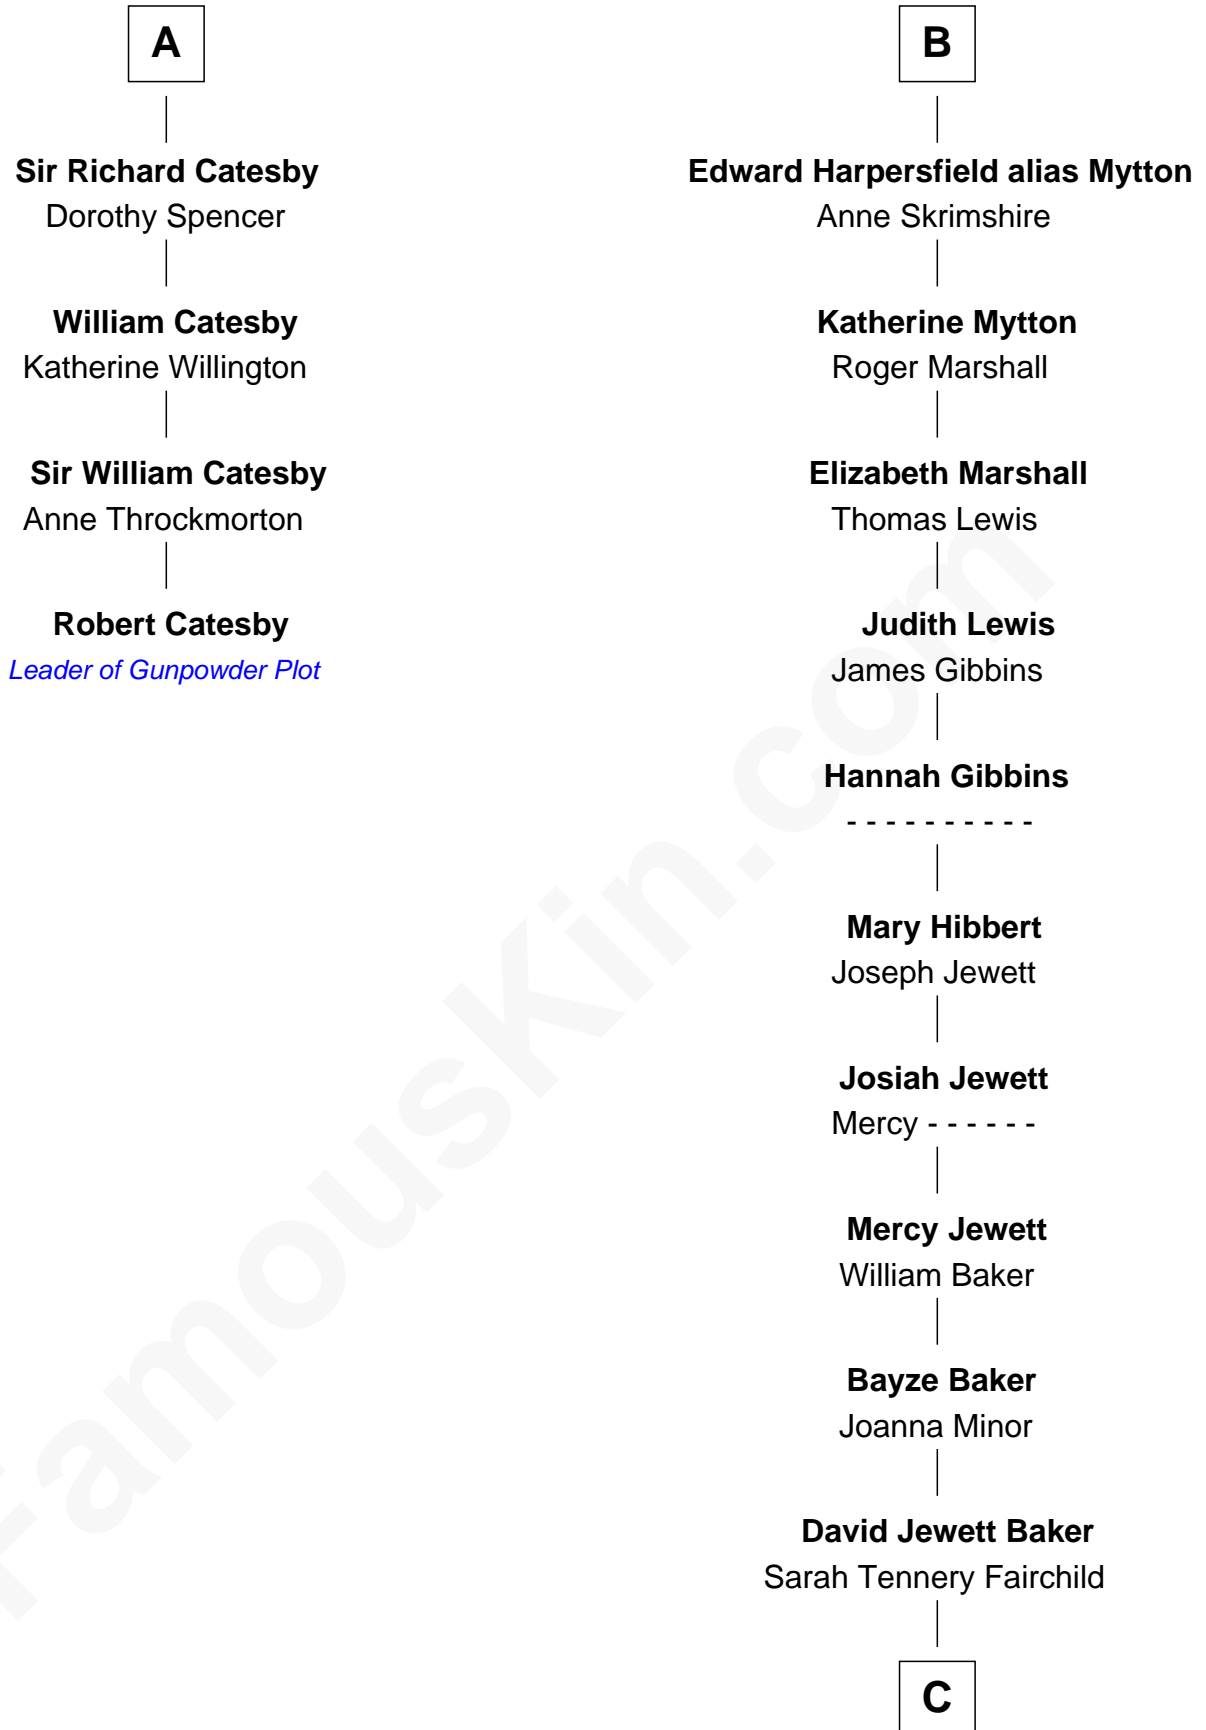

# FamousKin.com Relationship Chart of

**Robert Catesby**

*Leader of Gunpowder Plot*

10th cousin 11 times removed of

**Chevy Chase**

*Comedian, Actor and Writer*

**C**

**Sarah Tennery Baker**

Col. Lyne Shackelford Metcalfe

**Grace Metcalfe**

Charles Denison Chase

**Edward Leigh Chase**

Mabel Penrose Tinsley

**Edward Tinsley Chase**

Cathalene Parker Browning

**Chevy Chase**