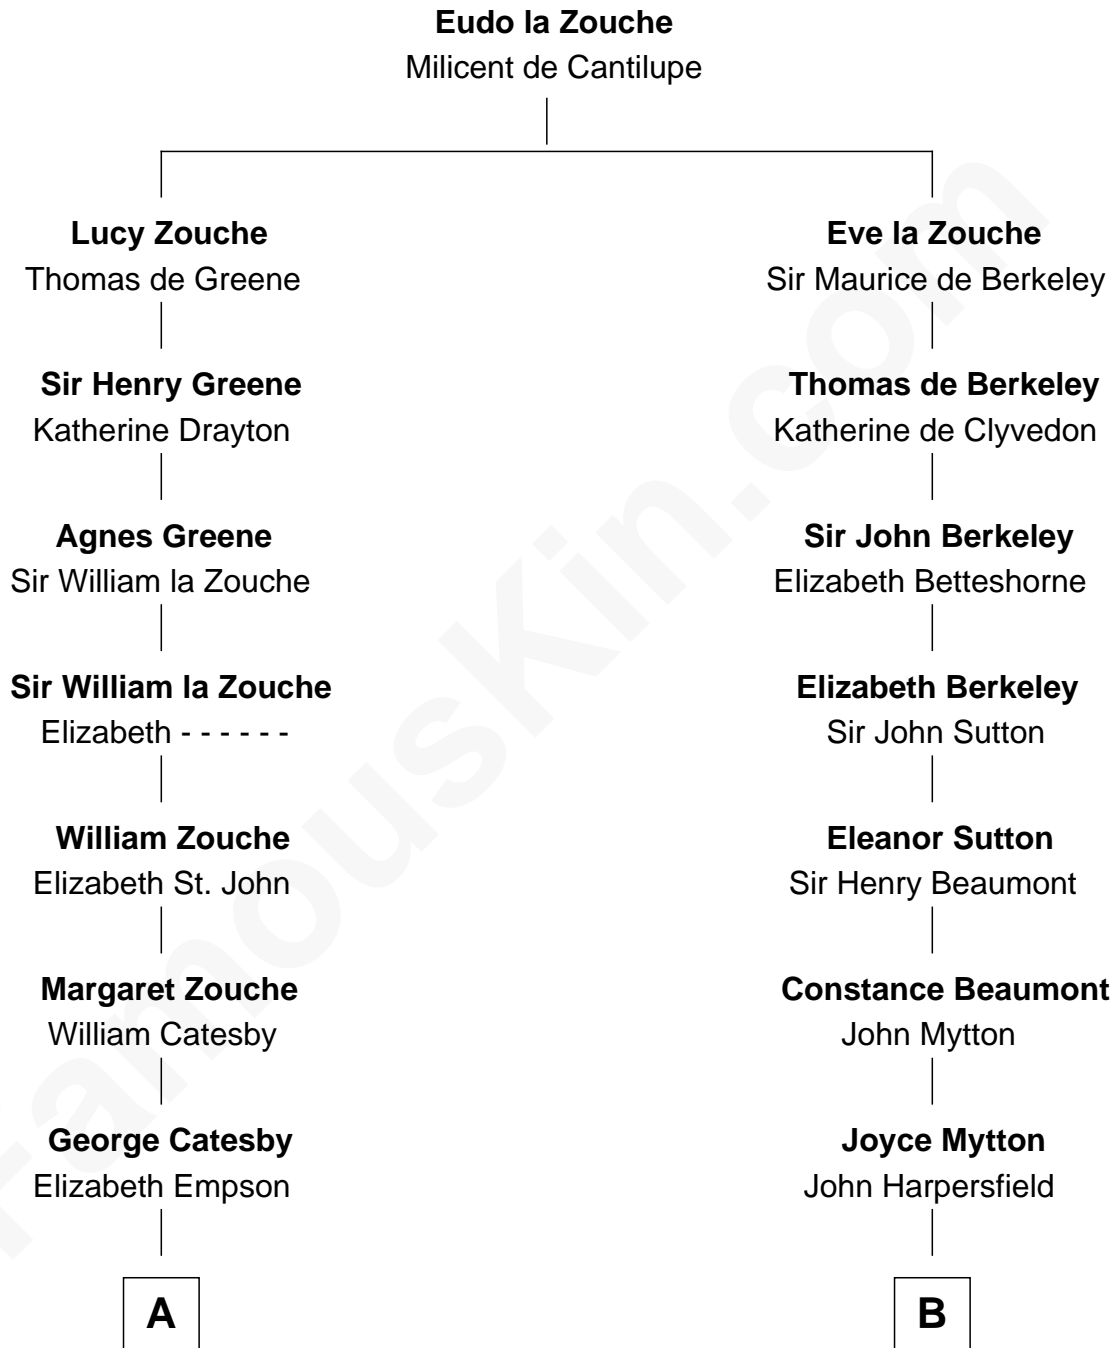

# FamousKin.com Relationship Chart of

**Robert Catesby**

*Leader of Gunpowder Plot*

10th cousin 11 times removed of

**Chevy Chase**

*Comedian, Actor and Writer*

**C**

**Sarah Tennery Baker**

Col. Lyne Shackelford Metcalfe

**Grace Metcalfe**

Charles Denison Chase

**Edward Leigh Chase**

Mabel Penrose Tinsley

**Edward Tinsley Chase**

Cathalene Parker Browning

**Chevy Chase**