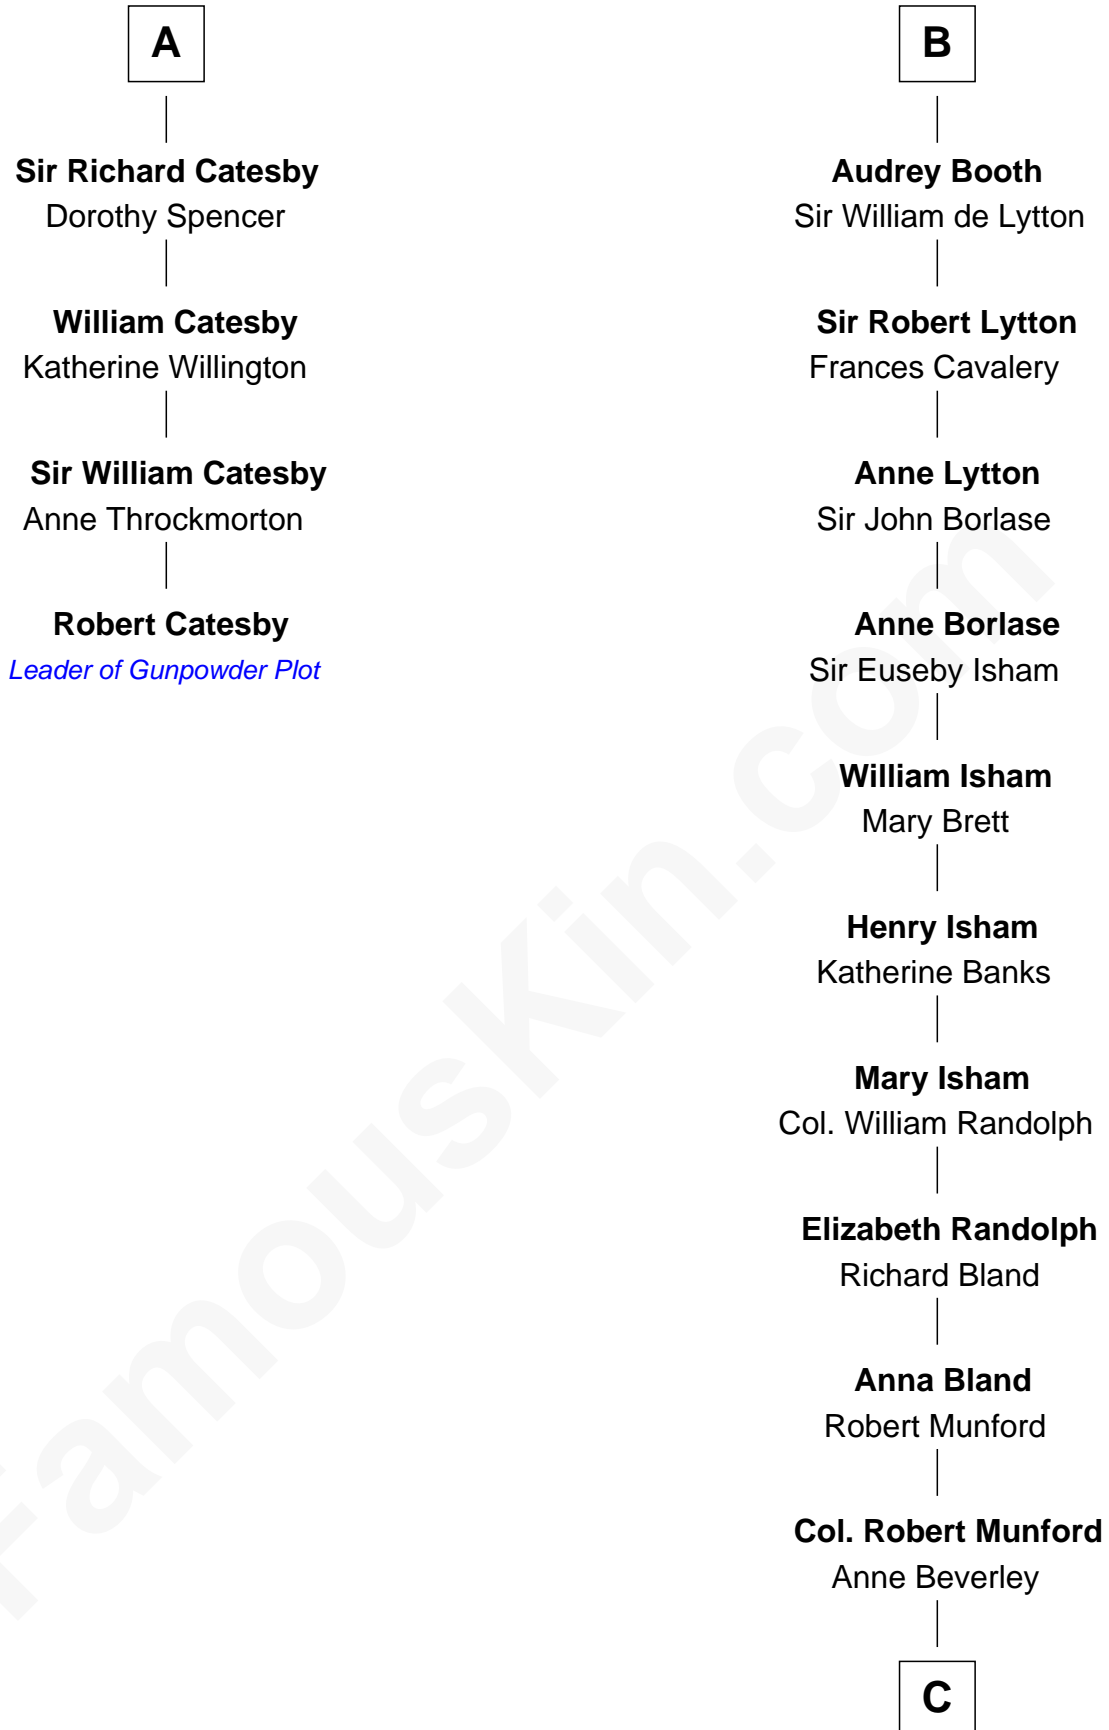

# FamousKin.com Relationship Chart of

**Robert Catesby**

*Leader of Gunpowder Plot*

10th cousin 11 times removed of

**Upton Sinclair**

*Pulitzer Prize Winning Novelist*

**Eudo la Zouche**  
Milicent de Cantilupe