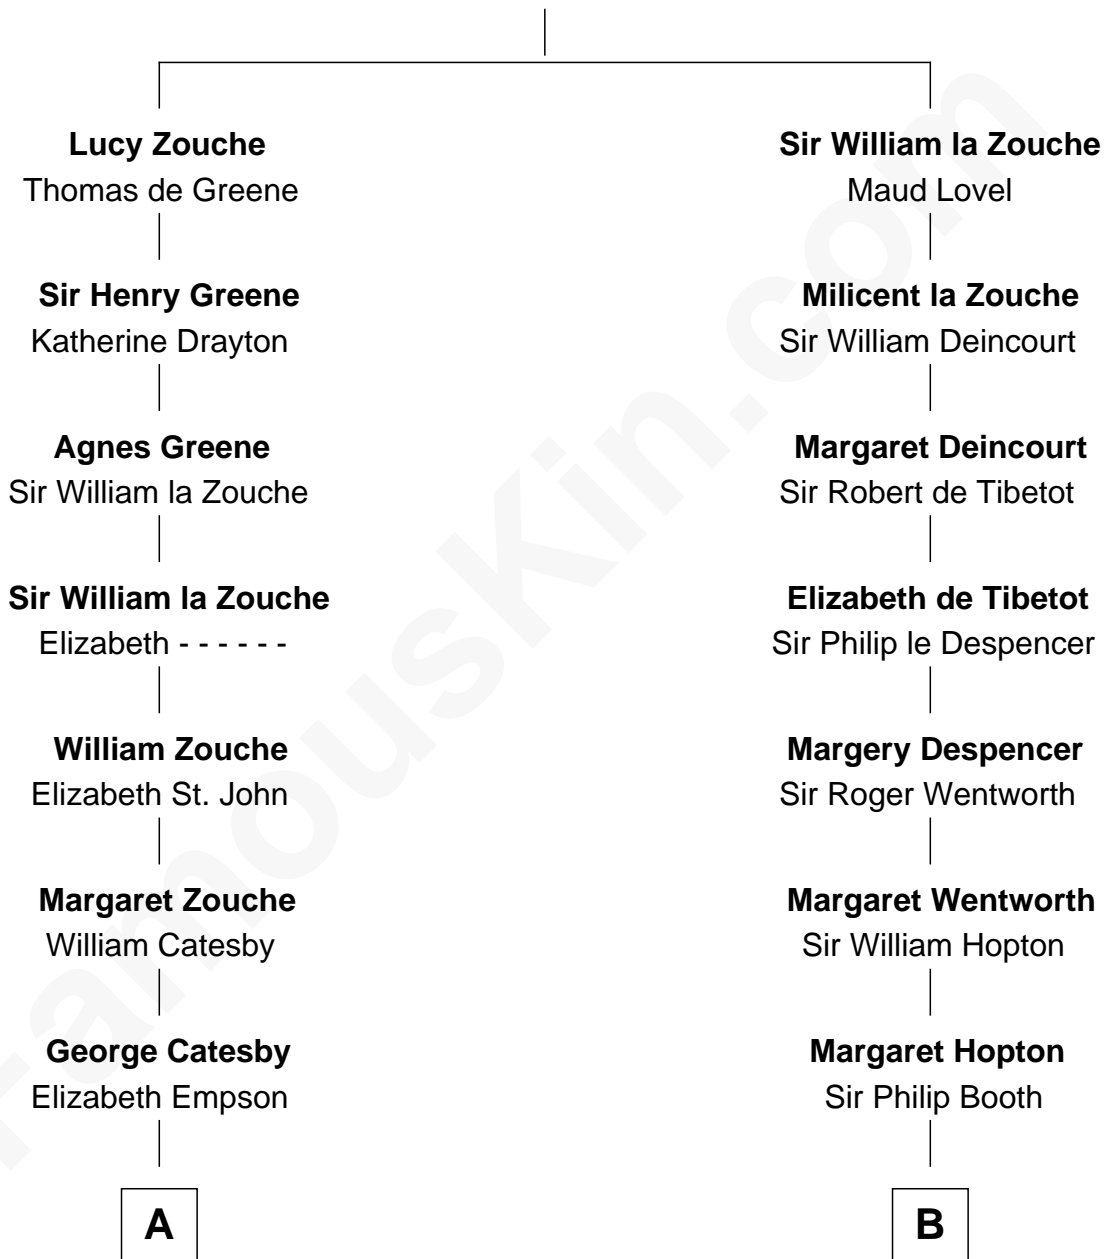

# FamousKin.com Relationship Chart of

**Robert Catesby**

*Leader of Gunpowder Plot*

10th cousin 11 times removed of

**Upton Sinclair**

*Pulitzer Prize Winning Novelist*

**Eudo la Zouche**  
Milicent de Cantilupe

**C**

**Elizabeth Beverley Munford**

Richard Kennon

**Sarah Skipwith Kennon**

Arthur Sinclair

**Arthur Sinclair**

Lelia Imogen Dawley

**Upton Beall Sinclair**