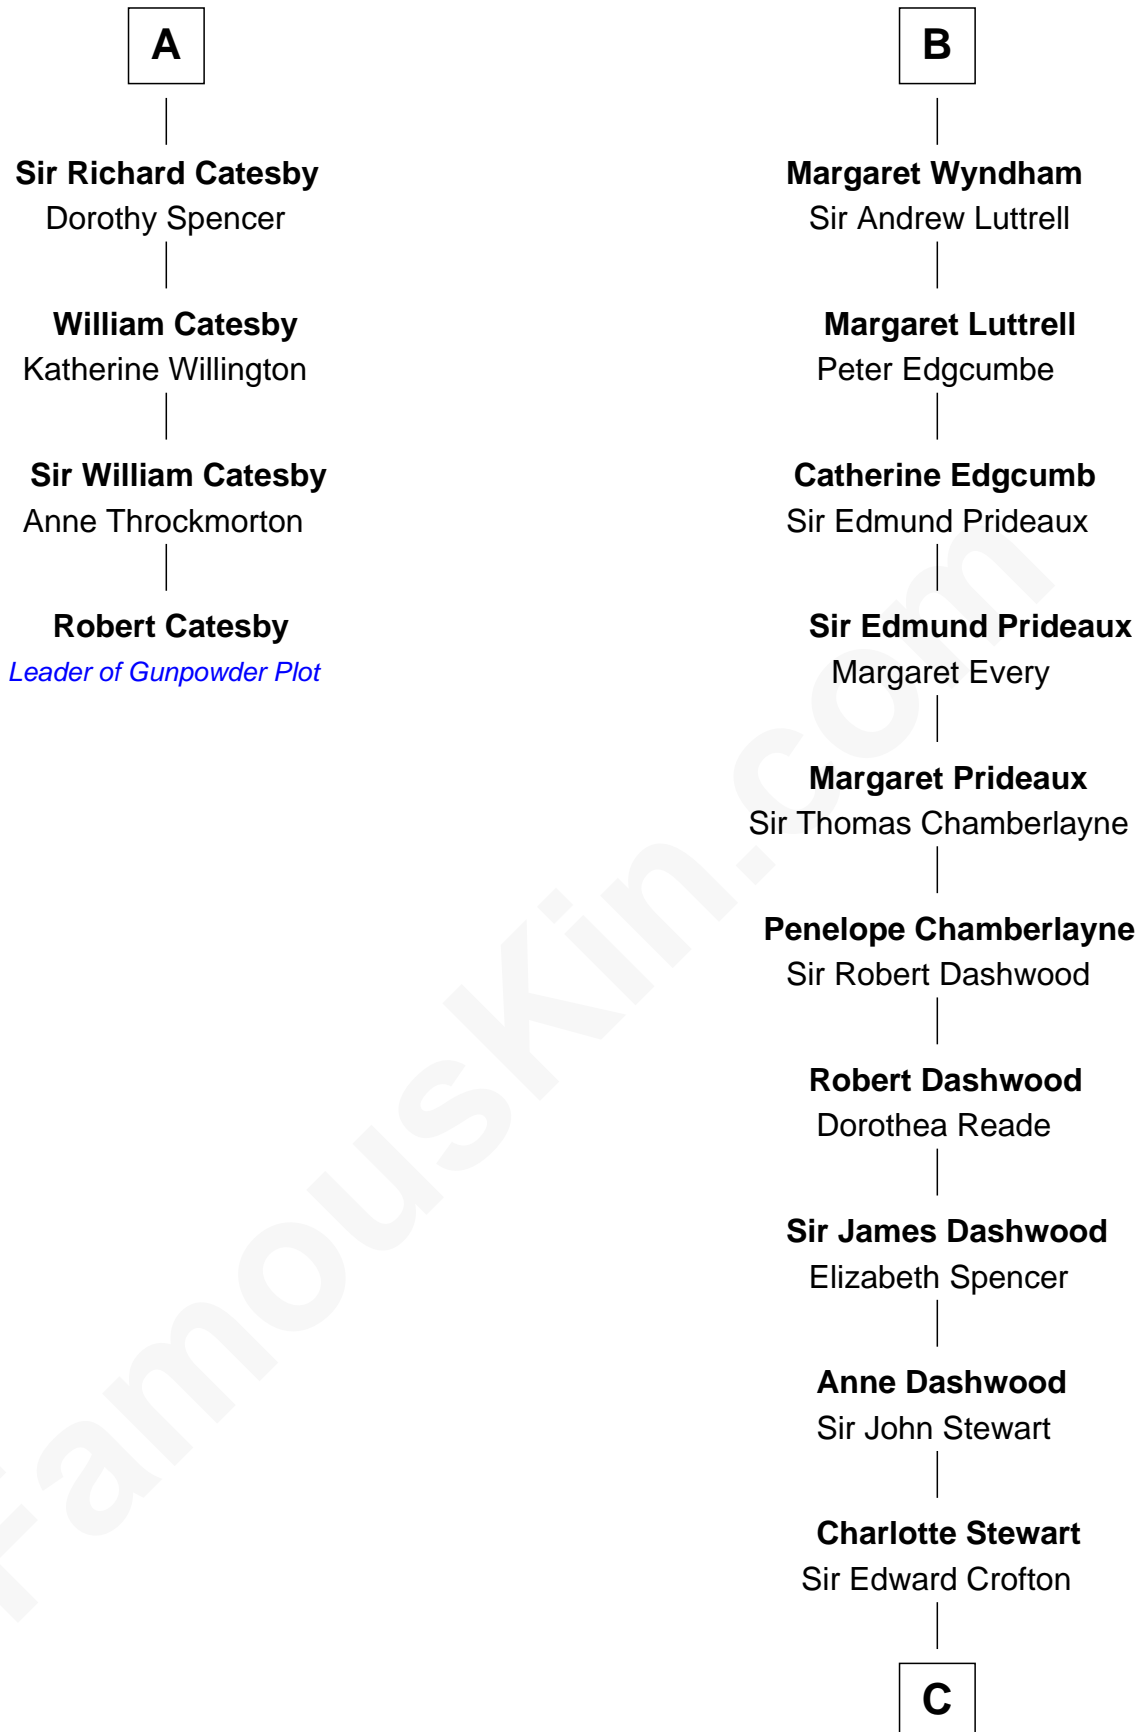

FamousKin.com Relationship Chart of

Robert Catesby

Leader of Gunpowder Plot

10th cousin 11 times removed of

Guy Ritchie

British Filmmaker

Bartholomew de Badlesmere

Margaret de Clare

Margery de Badlesmere

Sir William de Ros

Elizabeth de Roos

Sir William la Zouche

Sir William la Zouche

Agnes Greene

Sir William la Zouche

Elizabeth - - - - -

Sir William de Bohun

Elizabeth de Bohun

Sir Richard Fitzalan

Elizabeth Fitzalan

Sir Thomas Mowbray

Margaret Mowbray

Sir Robert Howard

Sir John Howard

Katherine Moleyns

Margaret Howard

Sir John Wyndham

Sir Thomas Wyndham

Eleanor Scrope

B

C

Frederica Crofton