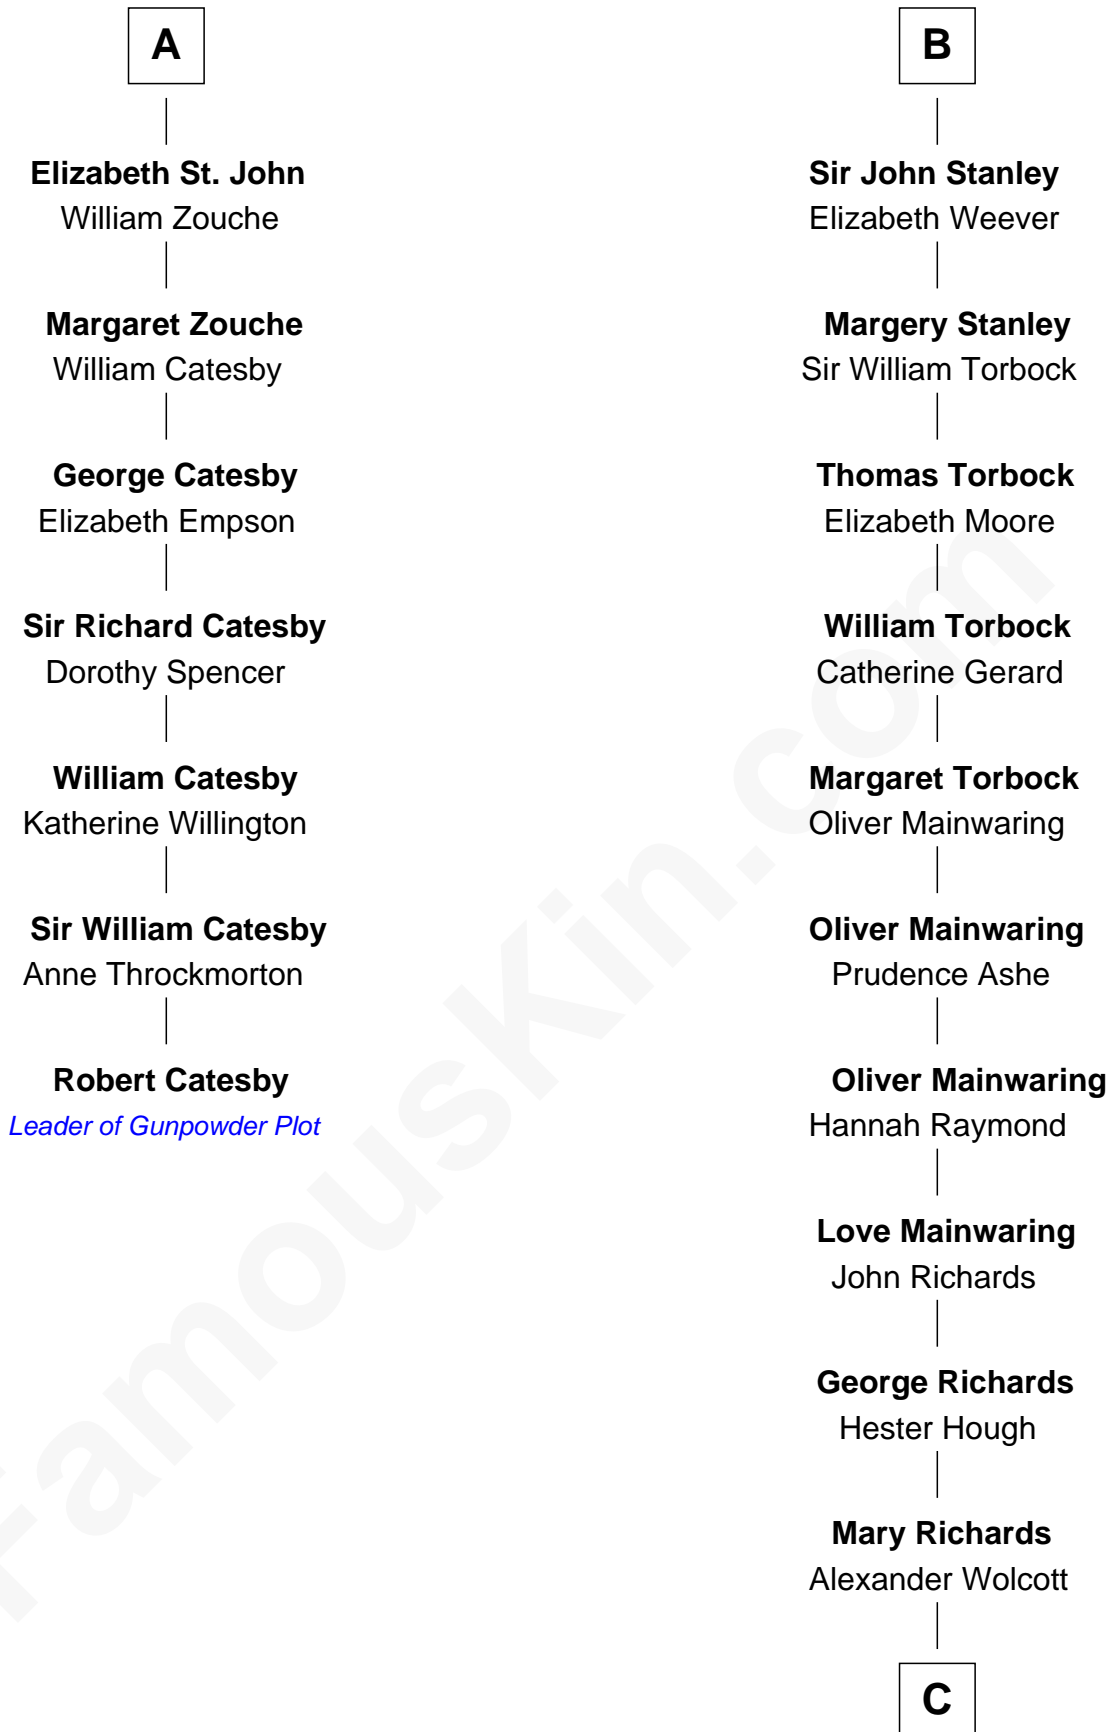

# FamousKin.com Relationship Chart of

**Robert Catesby**

*Leader of Gunpowder Plot*

13th cousin 8 times removed of

**Buckminster Fuller**

*Author, Architect, and Inventor*

**C**

**Christopher Wolcott**

Lucy Parsons

**Christopher Columbus Wolcott**

Susan Blinn

**Caroline Matilda Wolcott**

Martin Andrews

**Caroline Wolcott Andrews**

Richard Buckminster Fuller

**Buckminster Fuller**