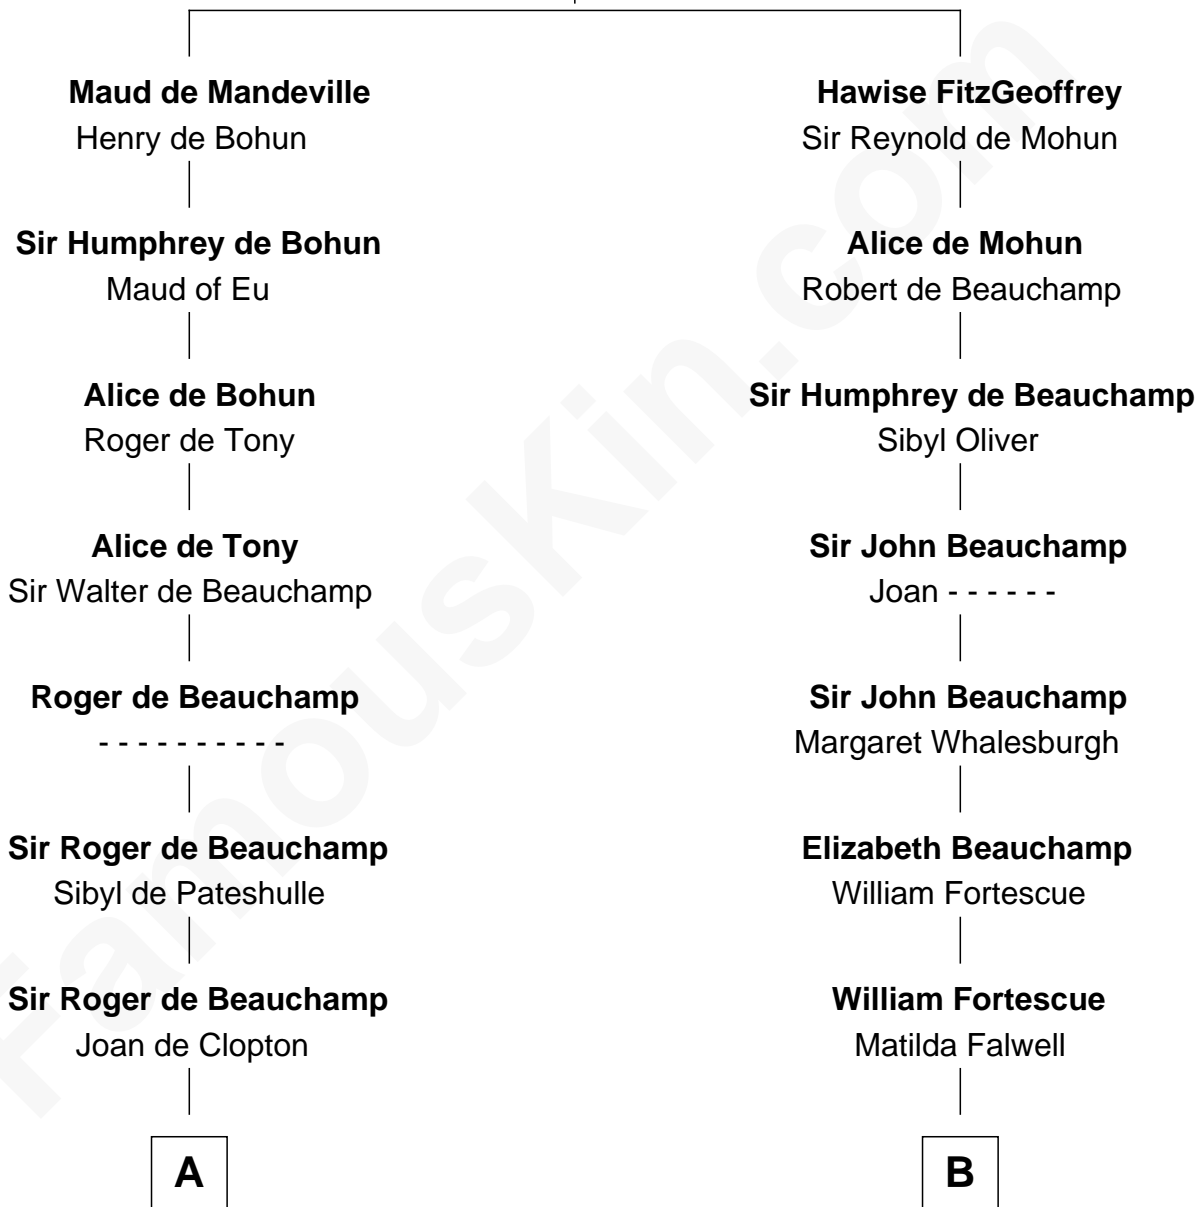

# FamousKin.com Relationship Chart of

**Robert Catesby**

*Leader of Gunpowder Plot*

16th cousin 4 times removed of

**Lewis Henry Morgan**

*Pioneering Anthropologist*

**Sir Geoffrey FitzPiers**

*with wife*  
*Beatrix de Say*

*with wife*  
*Aveline de Clare*

**C**

—  
**Elijah Clap**  
Mary Benton

—  
**Mary Clap**  
Lemuel Steele

—  
**Harriet Steele**  
Jedediah Morgan

—  
**Lewis Henry Morgan**  
*Pioneering Anthropologist*