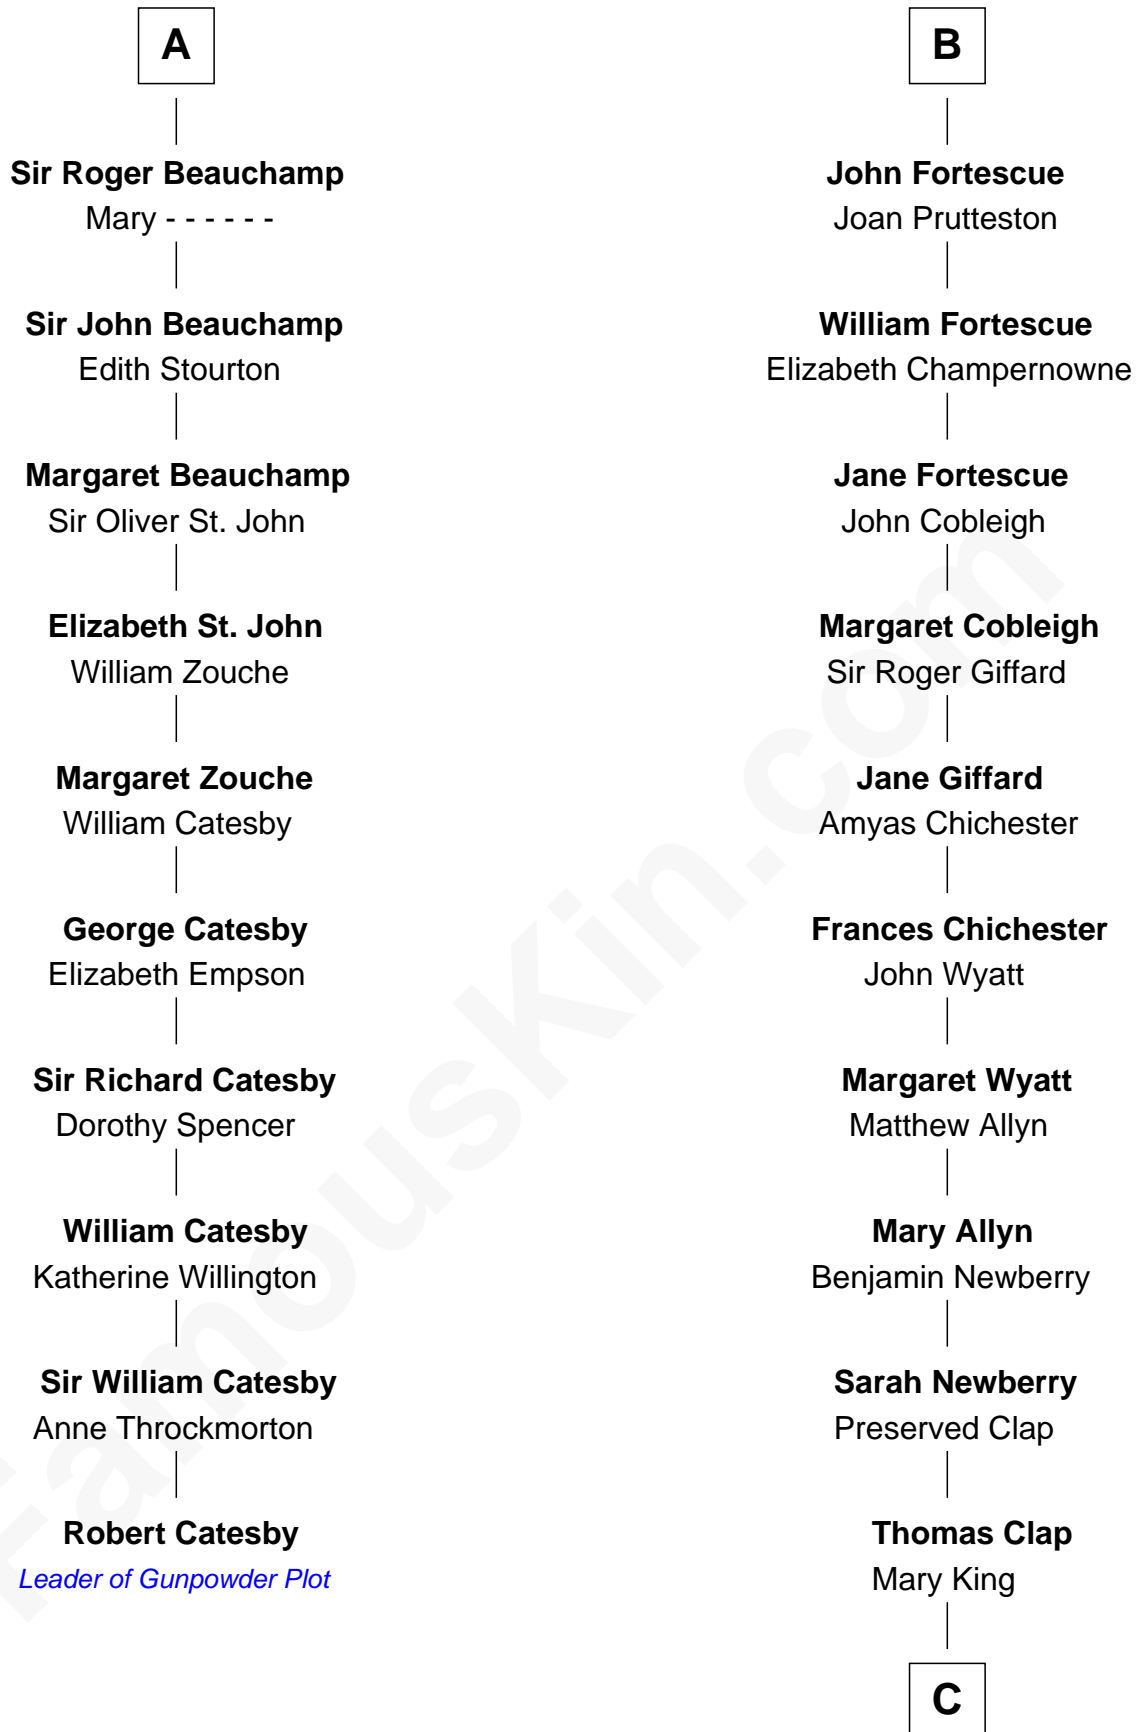

# FamousKin.com Relationship Chart of

**Robert Catesby**

*Leader of Gunpowder Plot*

16th cousin 4 times removed of

**Lewis Henry Morgan**

*Pioneering Anthropologist*

**Sir Geoffrey FitzPiers**

*with wife*  
*Beatrix de Say*

*with wife*  
*Aveline de Clare*

**C**

—  
**Elijah Clap**  
Mary Benton

—  
**Mary Clap**  
Lemuel Steele

—  
**Harriet Steele**  
Jedediah Morgan

—  
**Lewis Henry Morgan**  
*Pioneering Anthropologist*