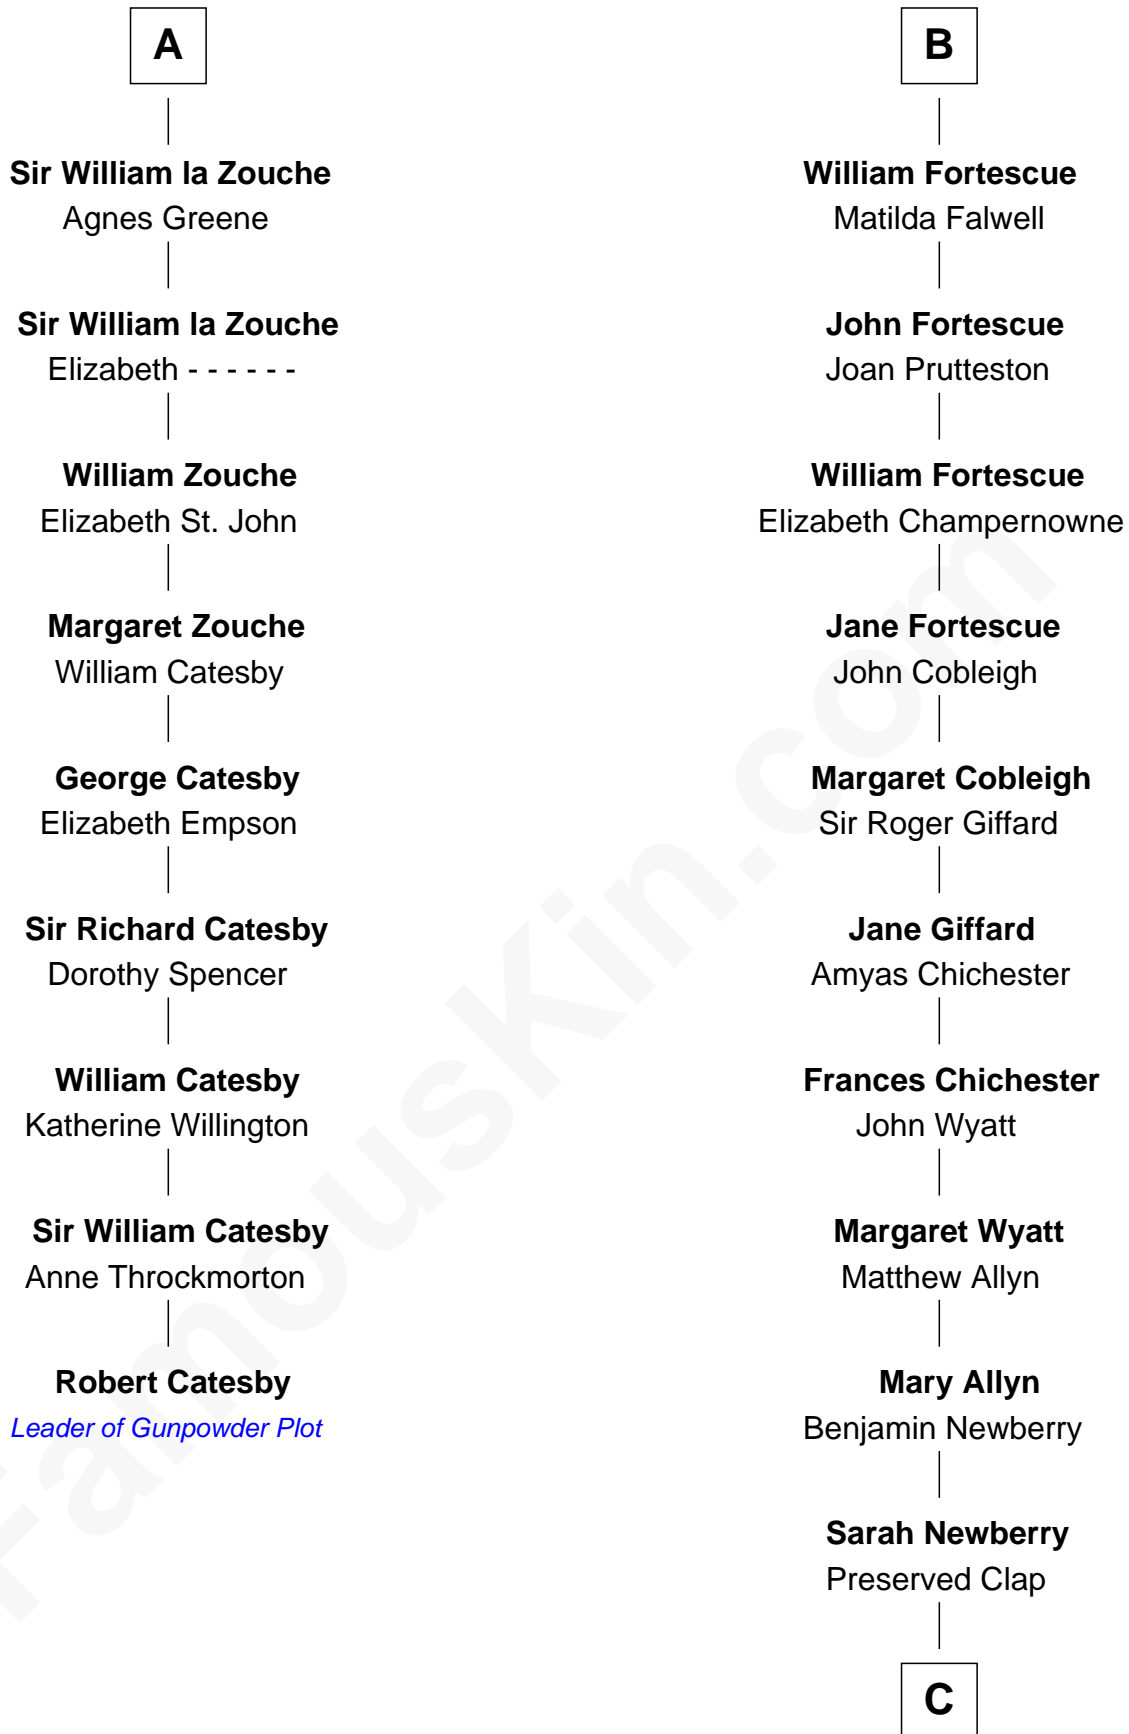

FamousKin.com Relationship Chart of

Robert Catesby

Leader of Gunpowder Plot

15th cousin 6 times removed of

Lewis Henry Morgan

Pioneering Anthropologist

C

—
Thomas Clap

Mary King
—

Elijah Clap

Mary Benton
—

Mary Clap

Lemuel Steele
—

Harriet Steele

Jedediah Morgan
—

Lewis Henry Morgan

Pioneering Anthropologist