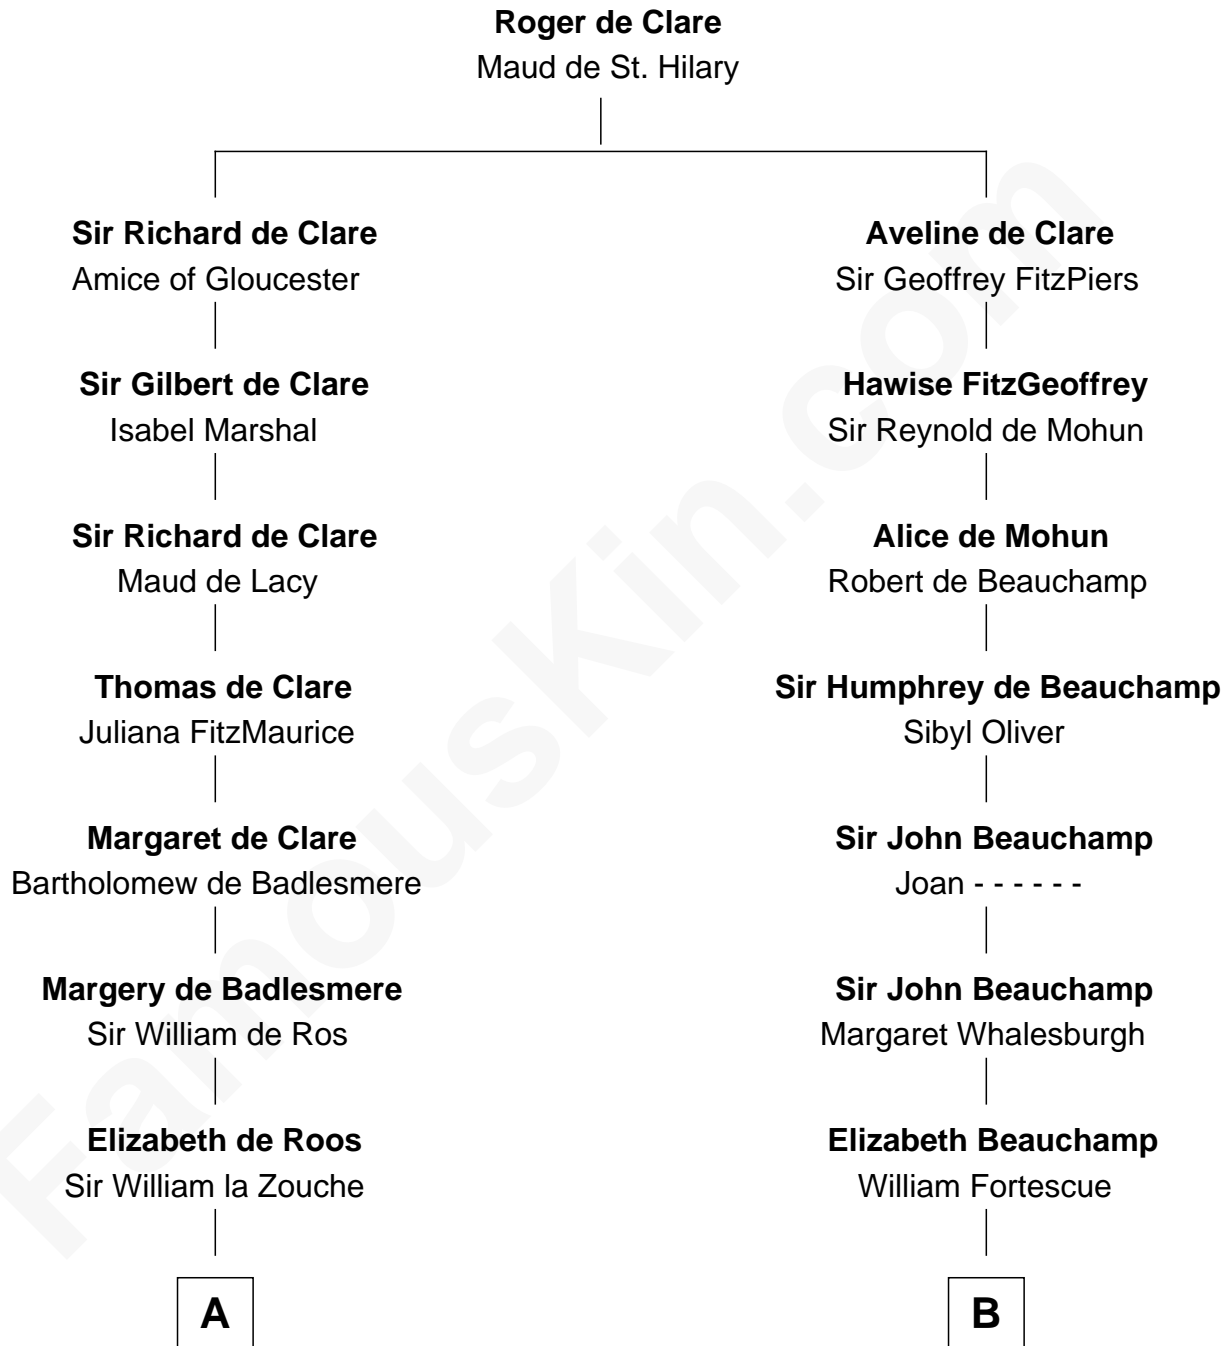

FamousKin.com Relationship Chart of

Robert Catesby

Leader of Gunpowder Plot

15th cousin 6 times removed of

Lewis Henry Morgan

Pioneering Anthropologist

C

—
Thomas Clap

Mary King
—

Elijah Clap

Mary Benton
—

Mary Clap

Lemuel Steele
—

Harriet Steele

Jedediah Morgan
—

Lewis Henry Morgan

Pioneering Anthropologist