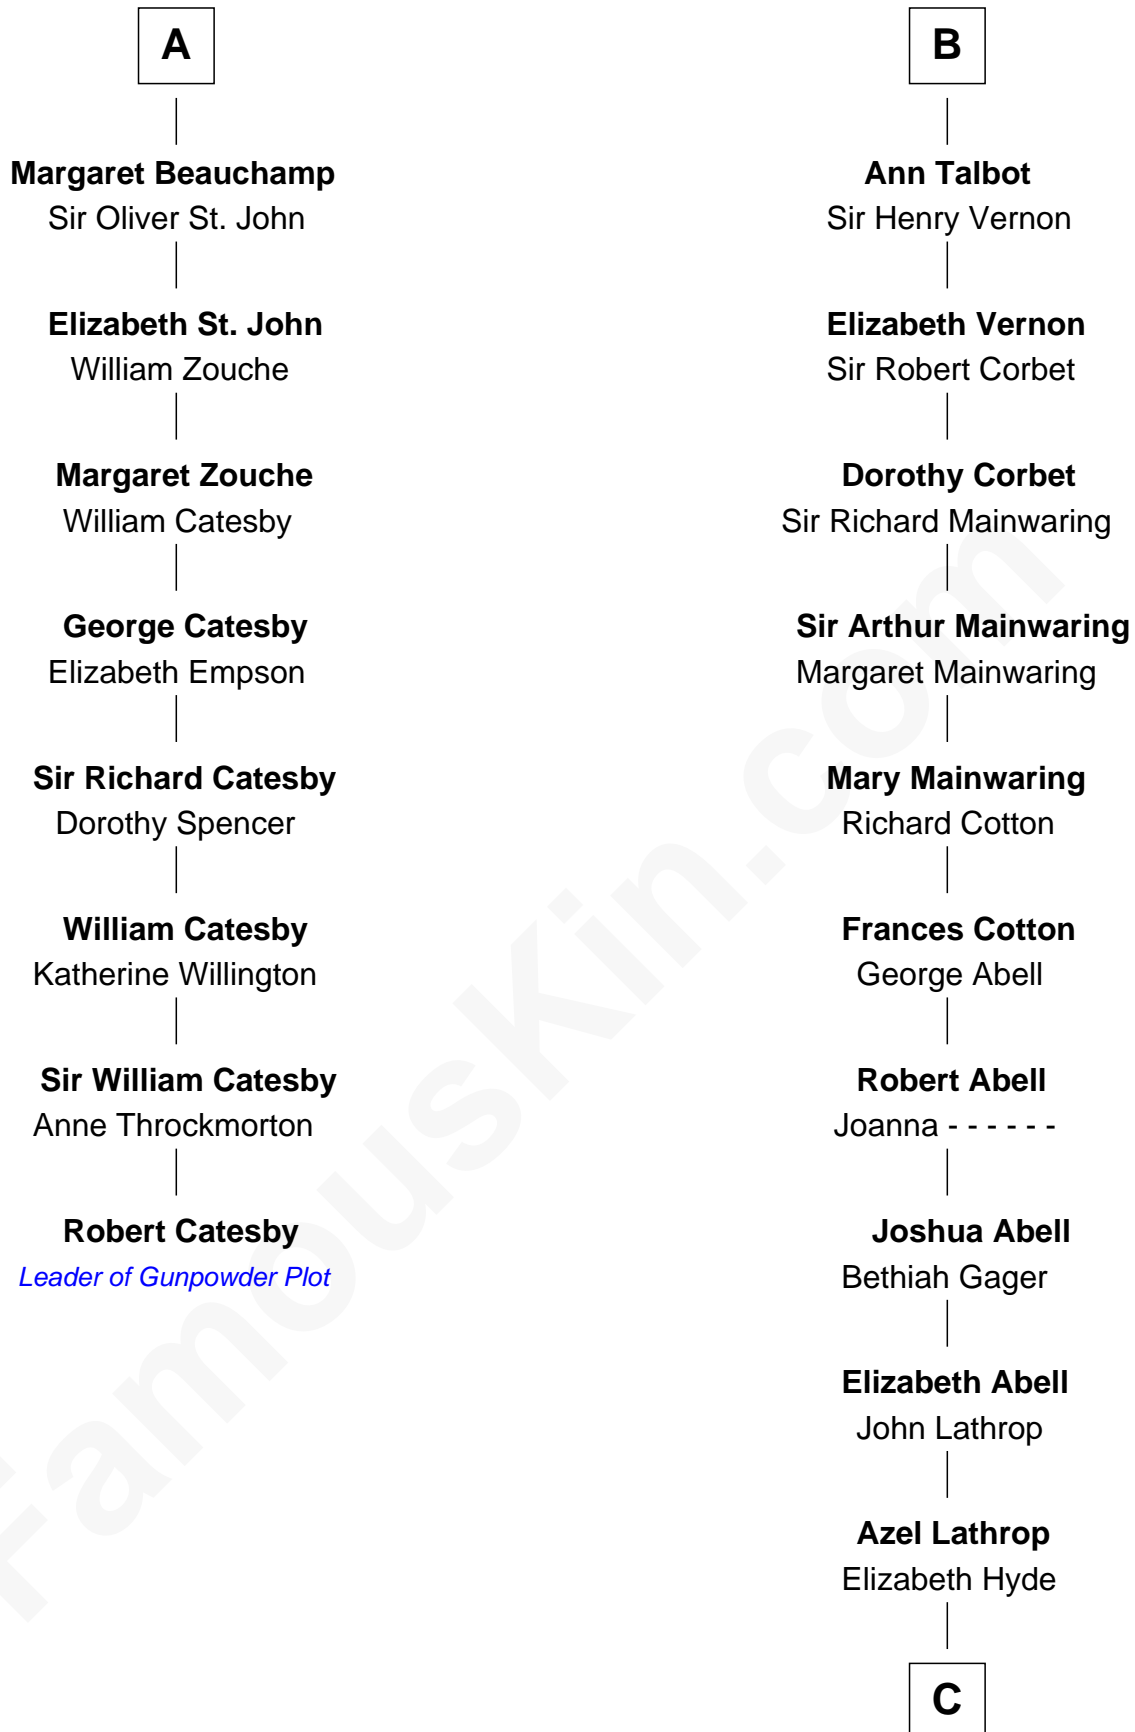

# FamousKin.com Relationship Chart of

**Robert Catesby**

*Leader of Gunpowder Plot*

14th cousin 6 times removed of

**Marjorie Post**

*Founder of General Foods*

**Sir Humphrey de Bohun**

Maud of Eu

**C**

Erastus Lathrop

Sarah Bailey

Caroline Cushman Lathrop

Charles Rollin Post

Charles William Post

Elle Letitia Merriweather

Marjorie Post

*Founder of General Foods*