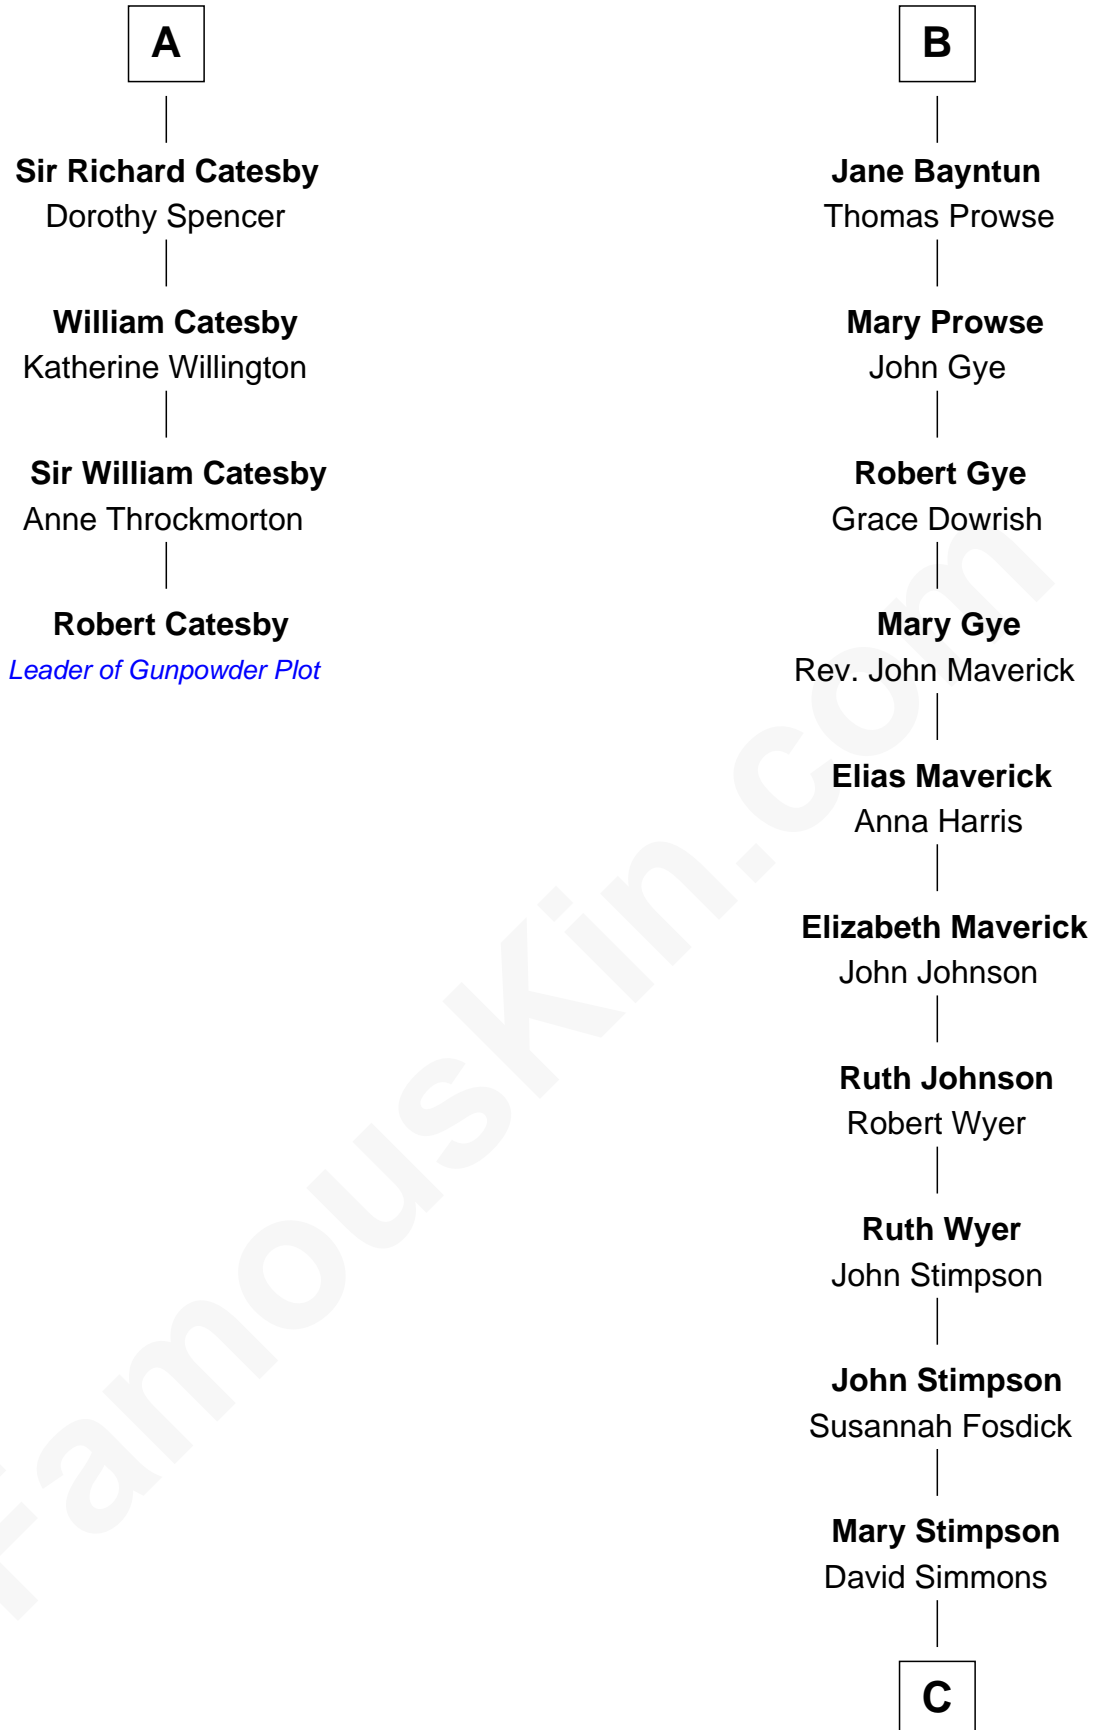

# FamousKin.com Relationship Chart of

**Robert Catesby**

*Leader of Gunpowder Plot*

10th cousin 11 times removed of

**Pete Seeger**

*American Folk Singer*

**Eudo la Zouche**  
Milicent de Cantilupe

**C**

**Thomas Simmons**  
Sarah Homans Thwing

**Elsie Thwing Simmons**  
Albert Adams

**Elsie Simmons Adams**  
Charles Louis Seeger

**Charles Louis Seeger**  
Constance de Clyver Edson

**Pete Seeger**  
*American Folk Singer*