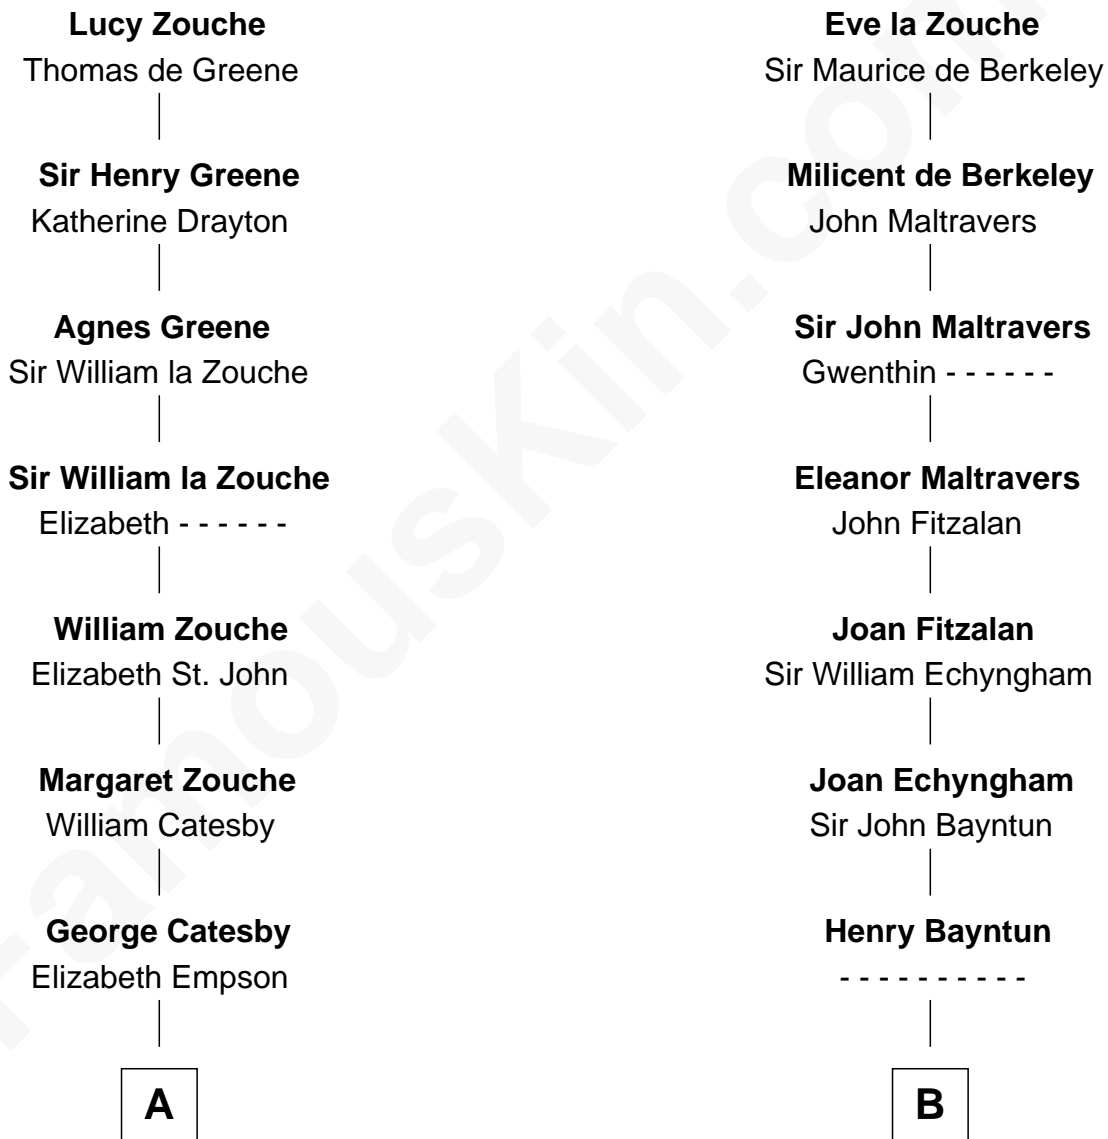

# FamousKin.com Relationship Chart of

**Robert Catesby**

*Leader of Gunpowder Plot*

10th cousin 11 times removed of

**Pete Seeger**

*American Folk Singer*

**Eudo la Zouche**  
Milicent de Cantilupe

**C**

**Thomas Simmons**  
Sarah Homans Thwing

**Elsie Thwing Simmons**  
Albert Adams

**Elsie Simmons Adams**  
Charles Louis Seeger

**Charles Louis Seeger**  
Constance de Clyver Edson

**Pete Seeger**  
*American Folk Singer*