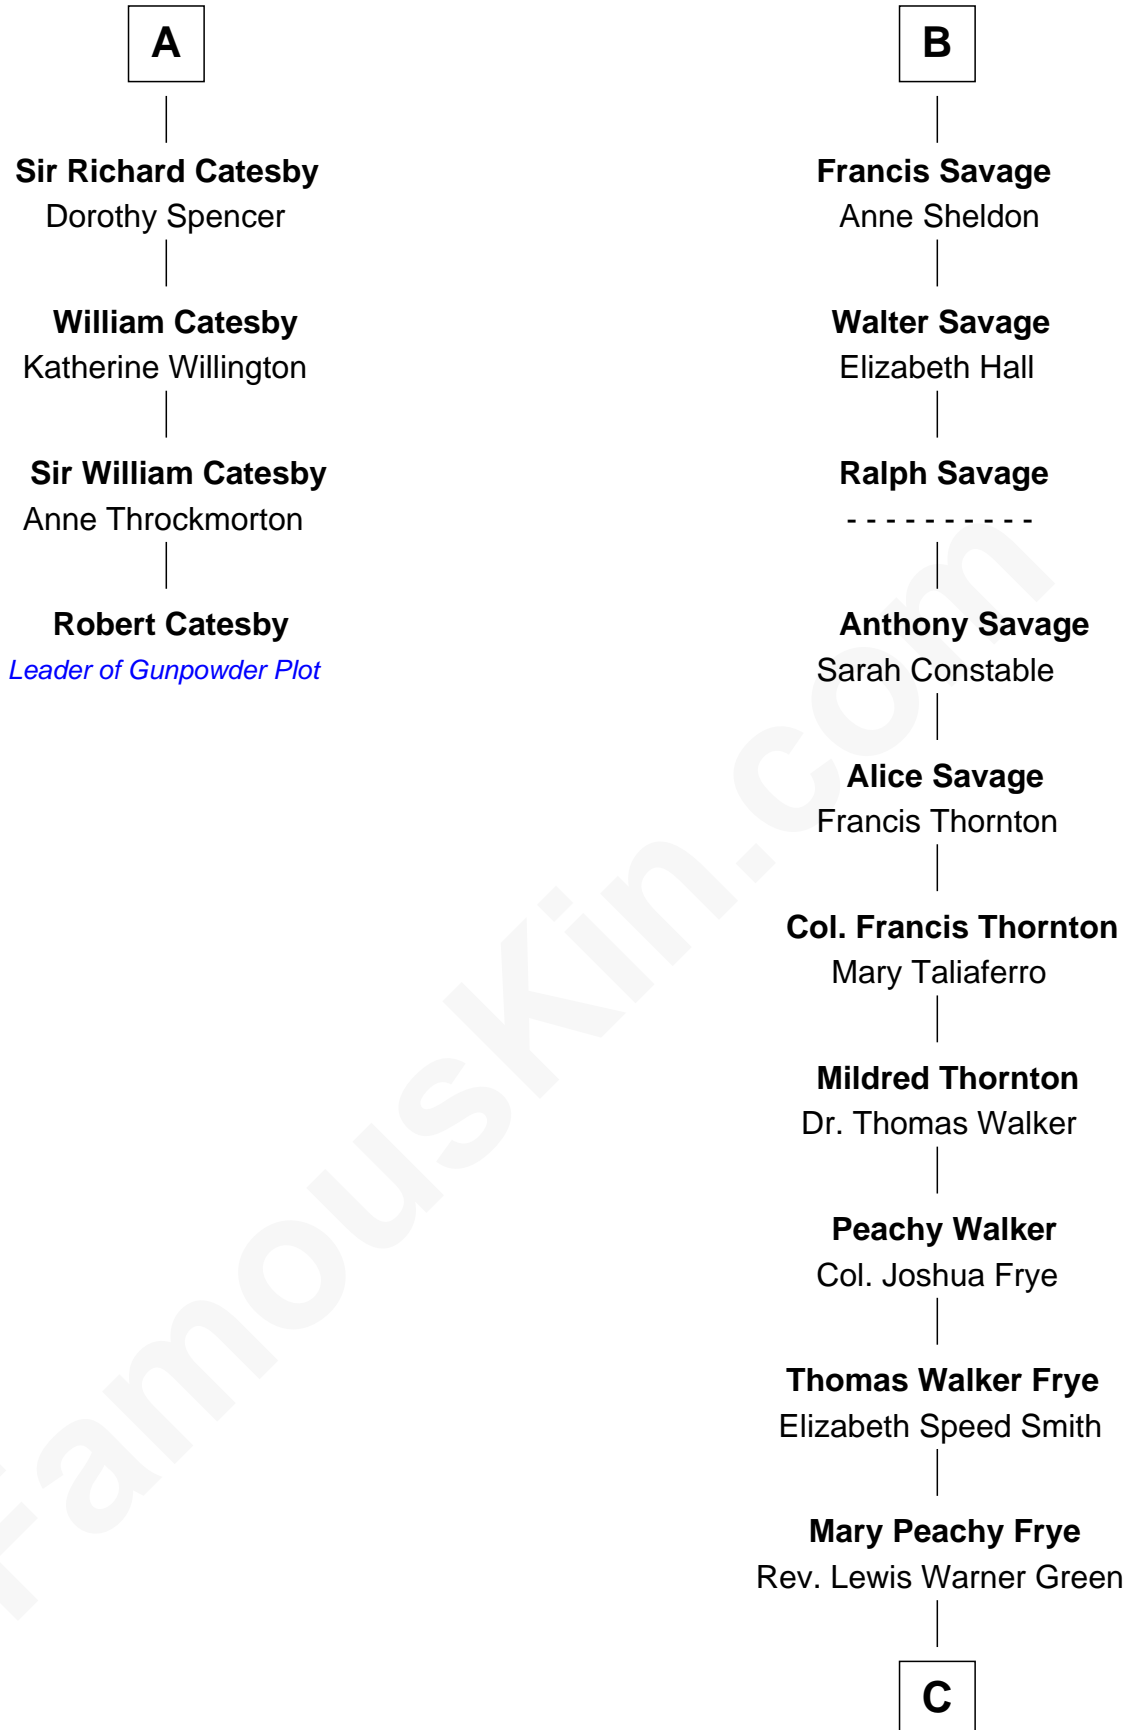

# FamousKin.com Relationship Chart of

**Robert Catesby**

*Leader of Gunpowder Plot*

10th cousin 10 times removed of

**Adlai Stevenson III**

*U.S. Senator from Illinois*

**Bartholomew de Badlesmere**

Margaret de Clare

**Margery de Badlesmere**

Sir William de Ros

**Elizabeth de Roos**

Sir William la Zouche

**Sir William la Zouche**

Agnes Greene

**Sir William la Zouche**

Elizabeth - - - - -

Sir William de Bohun

**Elizabeth de Bohun**

Sir Richard Fitzalan

**Elizabeth Fitzalan**

Sir Robert Goushill

**Joan Goushill**

Sir Thomas Stanley

**Katherine Stanley**

Sir John Savage

**Sir Christopher Savage**

Anne Stanley

**Sir Christopher Savage**

Anne Lygon

**B**

**C**

**Letitia Green**