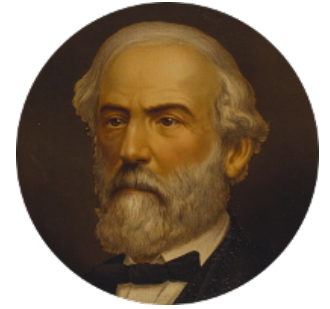

FamousKin.com Relationship Chart of

Robert Catesby

Leader of Gunpowder Plot

14th cousin 7 times removed of

General Robert E. Lee

Confederate Army - U.S. Civil War

C

Elizabeth Randolph

Richard Bland

Mary Bland

Henry Lee

Col. Henry Lee

Lucy Grymes

Maj. Gen. Henry Lee

Anne Hill Carter

General Robert E. Lee