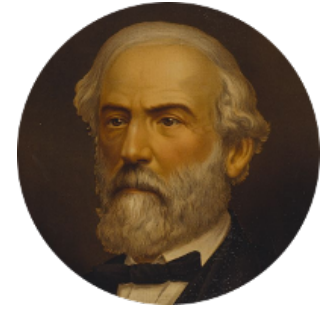

FamousKin.com Relationship Chart of

Robert Catesby

Leader of Gunpowder Plot

9th cousin 6 times removed of

General Robert E. Lee

Confederate Army - U.S. Civil War

Sir William de Ros
Margery de Badlesmere

Elizabeth de Roos
Sir William la Zouche

Sir William la Zouche
Agnes Greene

Sir William la Zouche
Elizabeth - - - - -

William Zouche
Elizabeth St. John

Margaret Zouche
William Catesby

George Catesby
Elizabeth Empson

Sir Richard Catesby
Dorothy Spencer

B

A

William Catesby
Katherine Willington

Sir William Catesby
Anne Throckmorton

Robert Catesby
Leader of Gunpowder Plot

B

Francis Bernard
Alice Hazlewood

Sir Francis Bernard
Mary Woolhouse