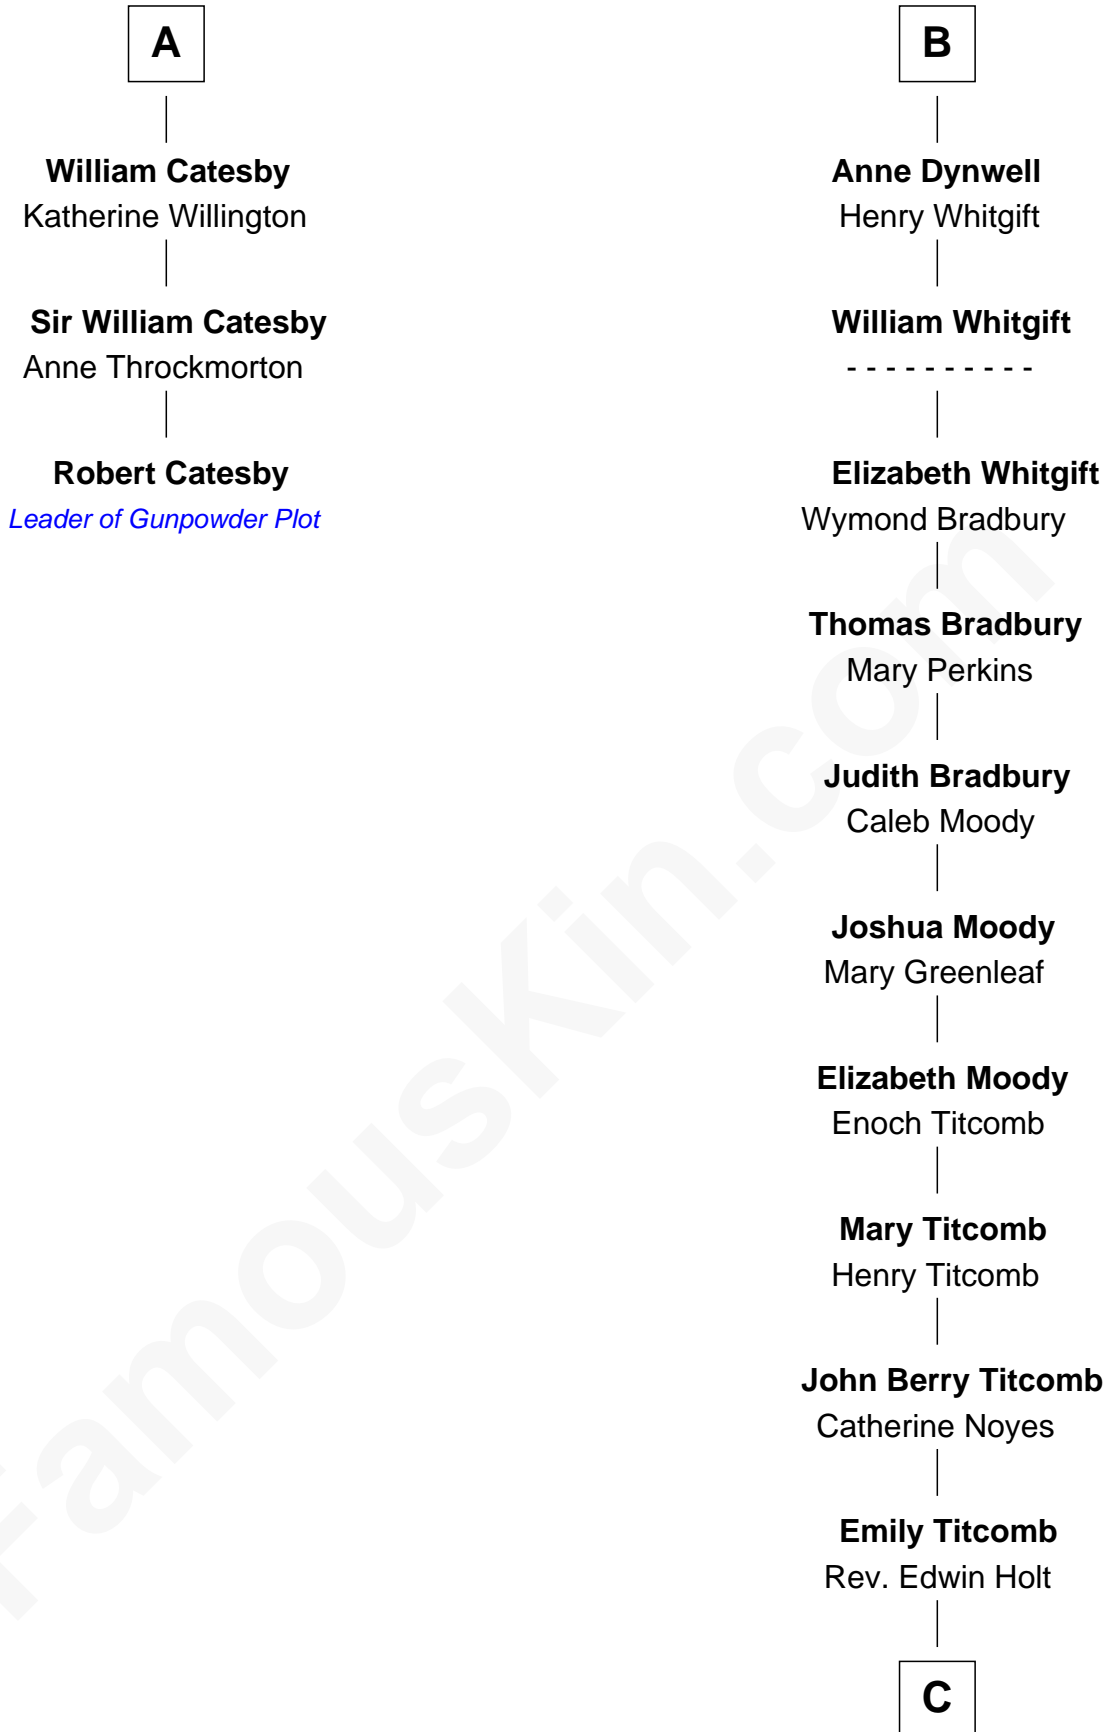

# FamousKin.com Relationship Chart of

**Robert Catesby**

*Leader of Gunpowder Plot*

9th cousin 12 times removed of

**Linda Hamilton**

*TV and Movie Actress*

**Sir William de Ros**  
Margery de Badlesmere

**Elizabeth de Roos**  
Sir William la Zouche

**Sir William la Zouche**  
Agnes Greene

**Sir William la Zouche**  
Elizabeth - - - - -

**William Zouche**  
Elizabeth St. John

**Margaret Zouche**  
William Catesby

**George Catesby**  
Elizabeth Empson

**Sir Richard Catesby**  
Dorothy Spencer

**A**

**Maud de Roos**  
John de Welles

**John de Welles**  
Eleanor de Mowbray

**Eudo de Welles**  
Maud de Greystoke

**Sir Lionel de Welles**  
Joan de Waterton

**Margaret de Welles**  
Sir Thomas Dymoke

**Jane Dymoke**  
John Fulnetby

**Katherine Fulnetby**  
William Dynwell

**B**

**C**

**Stephen P. Holt**  
Aurelia Morgan Grimes

**Taylor Holt**  
Frances Kyle

**Dr. Richard Huckstep Holt**  
Mildred Alberta Derby