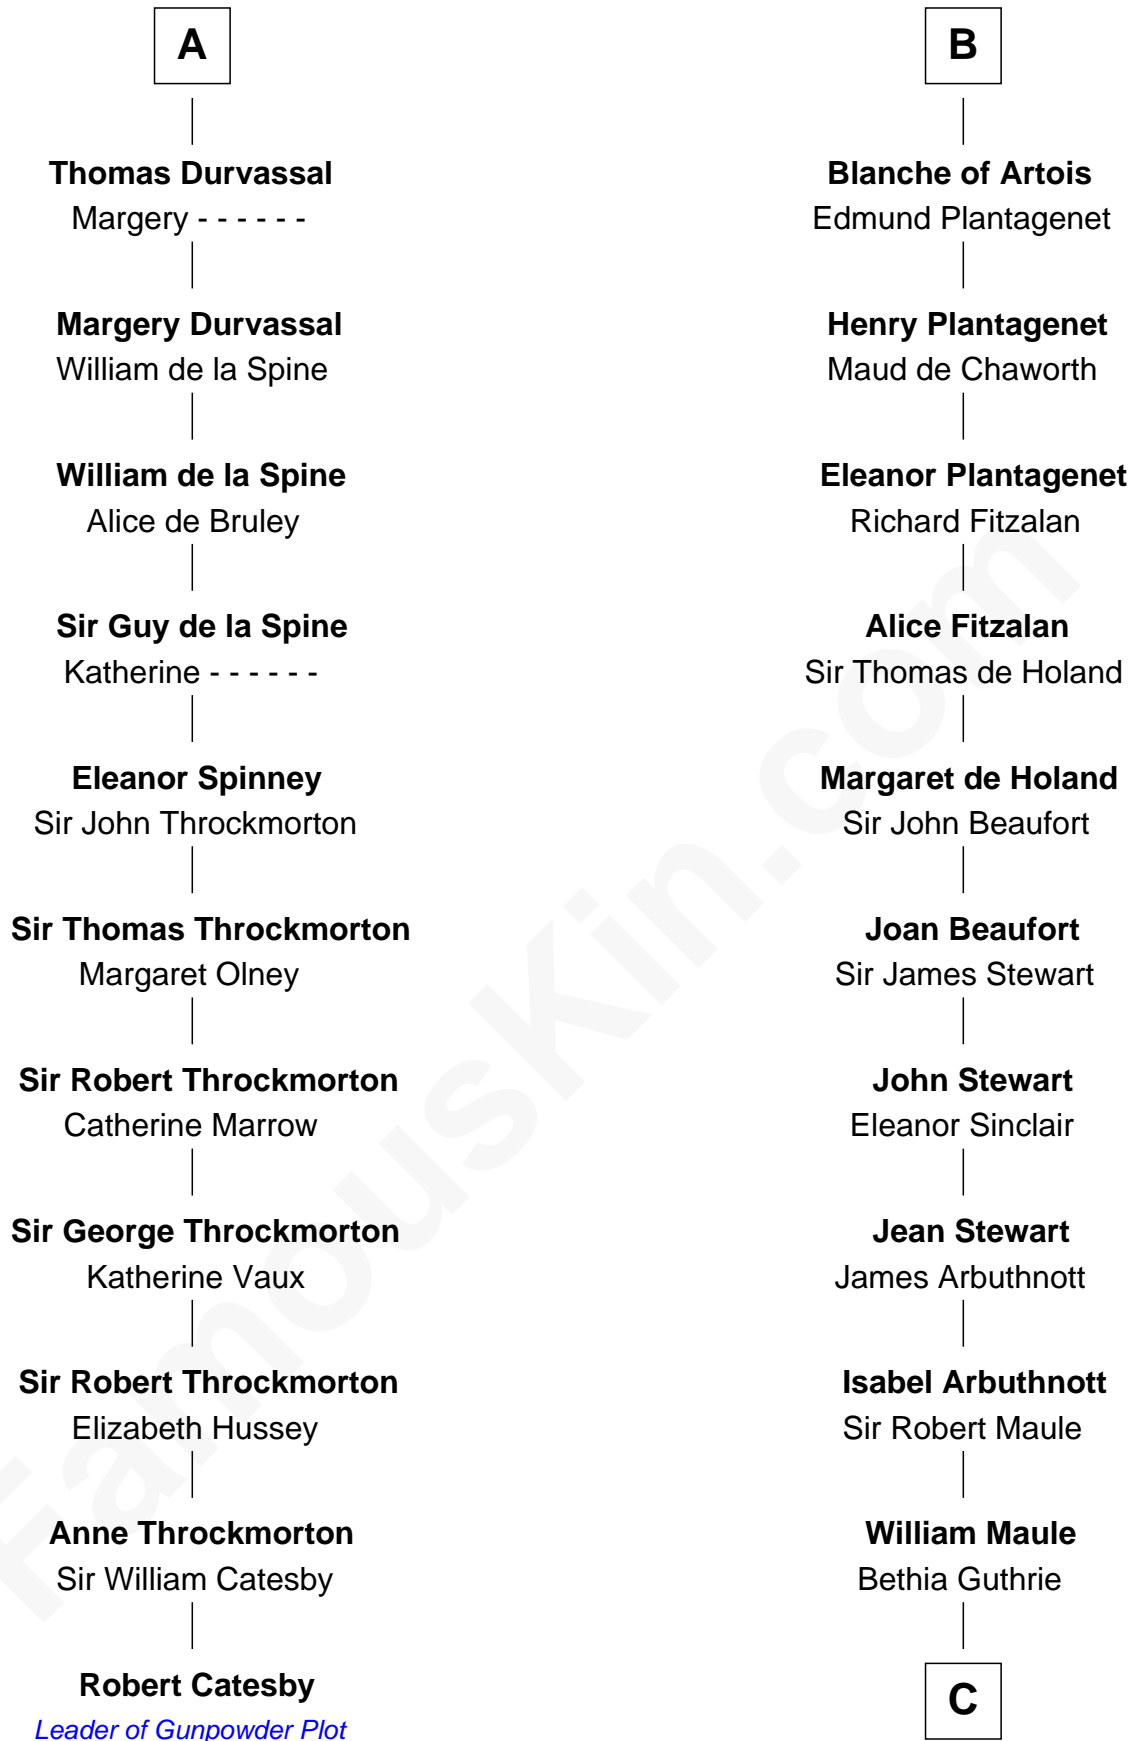

FamousKin.com Relationship Chart of

Robert Catesby

Leader of Gunpowder Plot

17th cousin 3 times removed of

Alexander Spotswood

Lieutenant Governor of Virginia

Albert III, Count of Namur

Ida of Saxony

Adelaide of Namur

Otto II of Chiny

Ide de Chiny

Gottfried I, Count of Louvain

Godfrey II, Count of Louvain

Luitgarde of Sulzbach

Godfrey III, Count of Louvain

Marguerite of Limbourg

Henry I, Duke of Brabant

Mathilde of Boulogne

Henry II, Duke of Brabant

Marie of Hohenstaufen

Matilda of Brabant

Robert I, Count of Artois

B

C