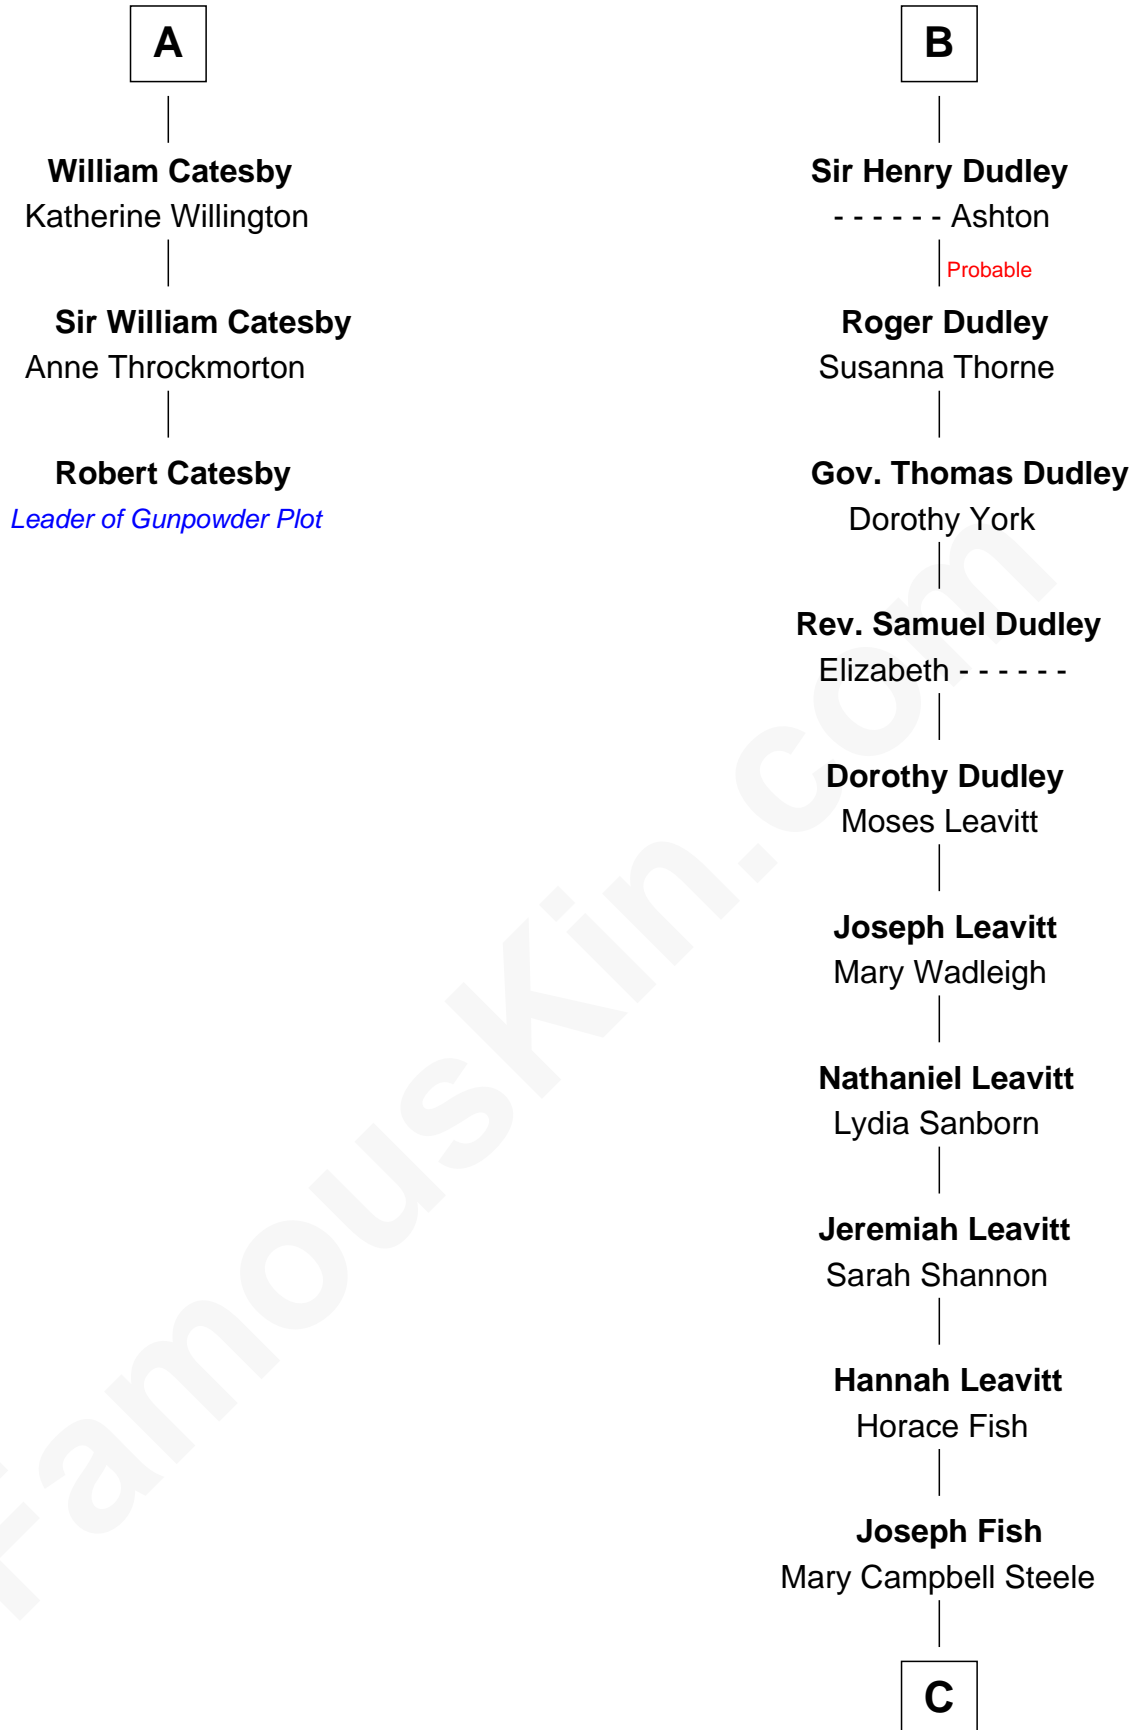

# FamousKin.com Relationship Chart of

**Robert Catesby**

*Leader of Gunpowder Plot*

9th cousin 12 times removed of

**Keri Russell**

*TV and Movie Actress*

**Sir William de Ros**  
Margery de Badlesmere

**Elizabeth de Roos**  
Sir William la Zouche

**Sir William la Zouche**  
Agnes Greene

**Sir William la Zouche**  
Elizabeth - - - - -

**William Zouche**  
Elizabeth St. John

**Margaret Zouche**  
William Catesby

**George Catesby**  
Elizabeth Empson

**Sir Richard Catesby**  
Dorothy Spencer

**A**

**Thomas de Ros**  
Beatrice de Stafford

**Margaret de Ros**  
Sir Reynold Grey

**Margaret Grey**  
Sir William Bonville

**William Bonville**  
Elizabeth Harington

**William Bonville**  
Katherine Neville

**Cecily Bonville**  
Thomas Grey

**Cecily Grey**  
Sir John Sutton

**B**

**C**

**John Lazelle Fish**

Melvina Cheney

**Karl Joseph Fish**