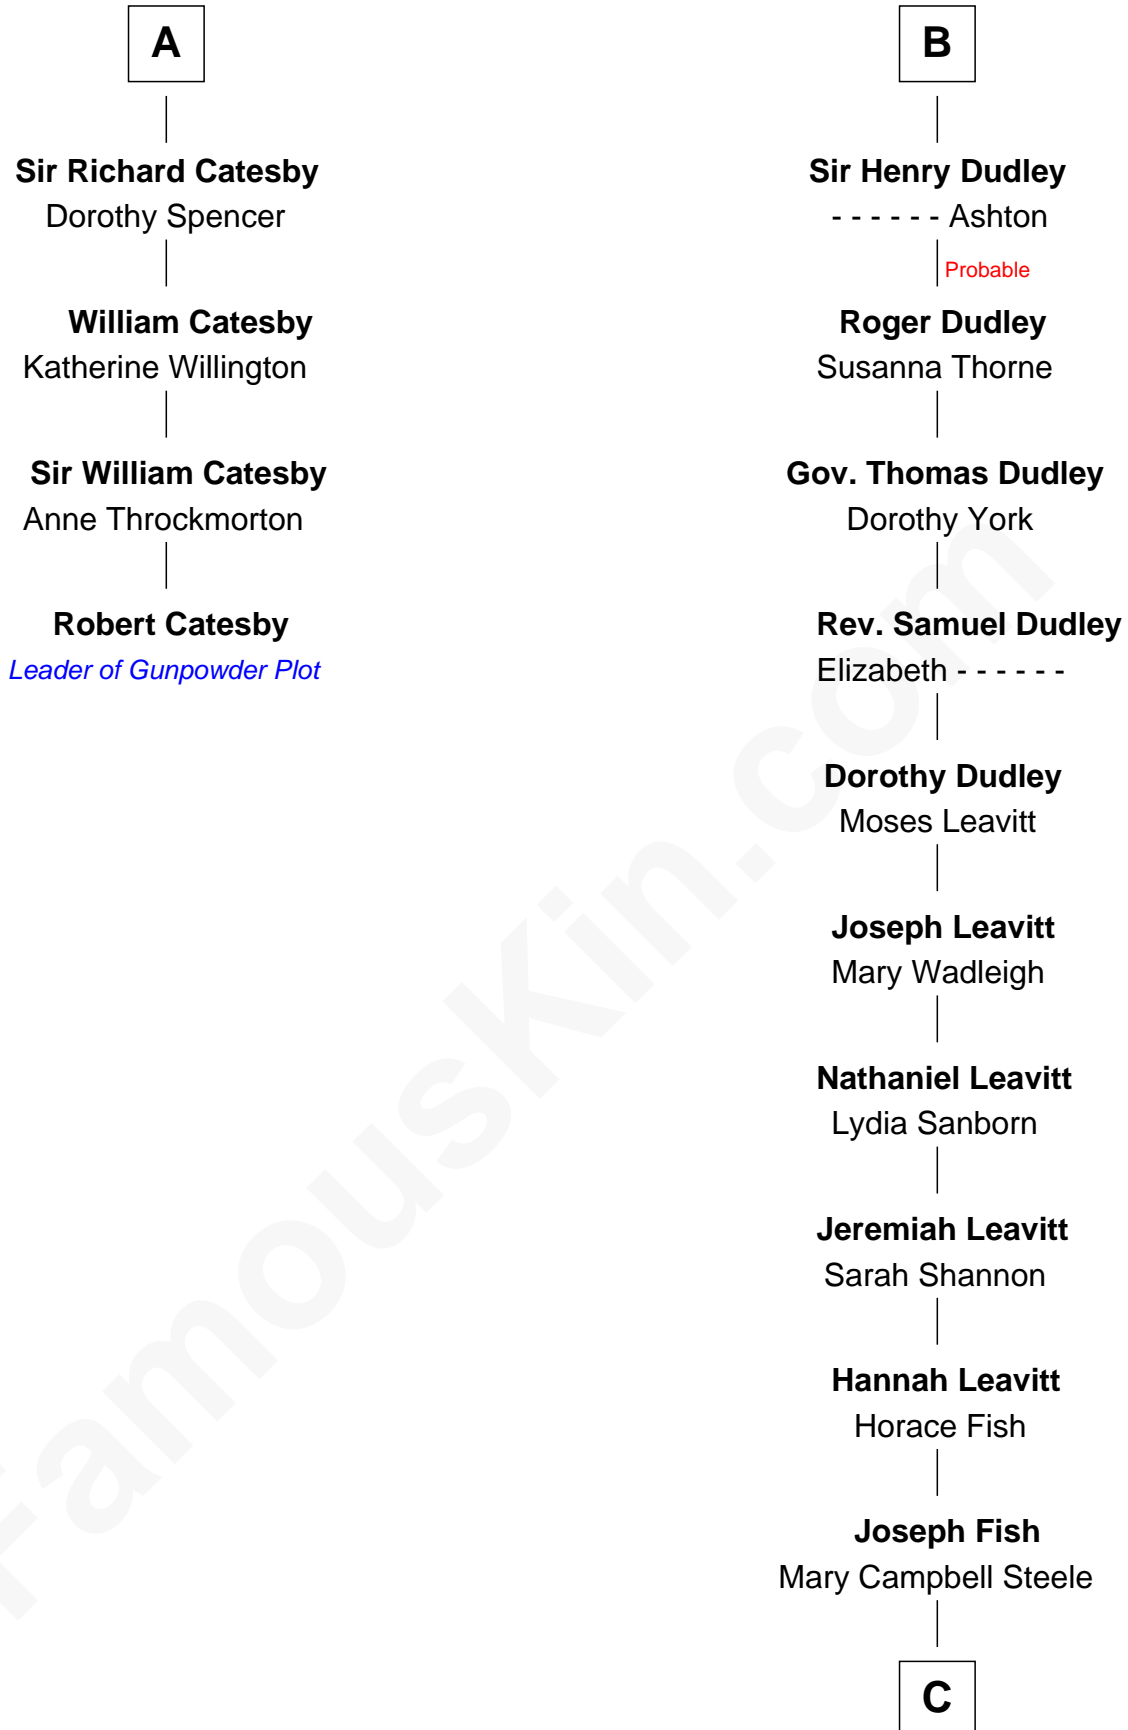

FamousKin.com Relationship Chart of

Robert Catesby

Leader of Gunpowder Plot

10th cousin 11 times removed of

Keri Russell

TV and Movie Actress

Eudo la Zouche
Milicent de Cantilupe

C

John Lazelle Fish

Melvina Cheney

Karl Joseph Fish

Mary Emma McNeil

Emma Inez Fish

Kermit Sylvester Stephens

Stephanie Stephens

David Harold Russell