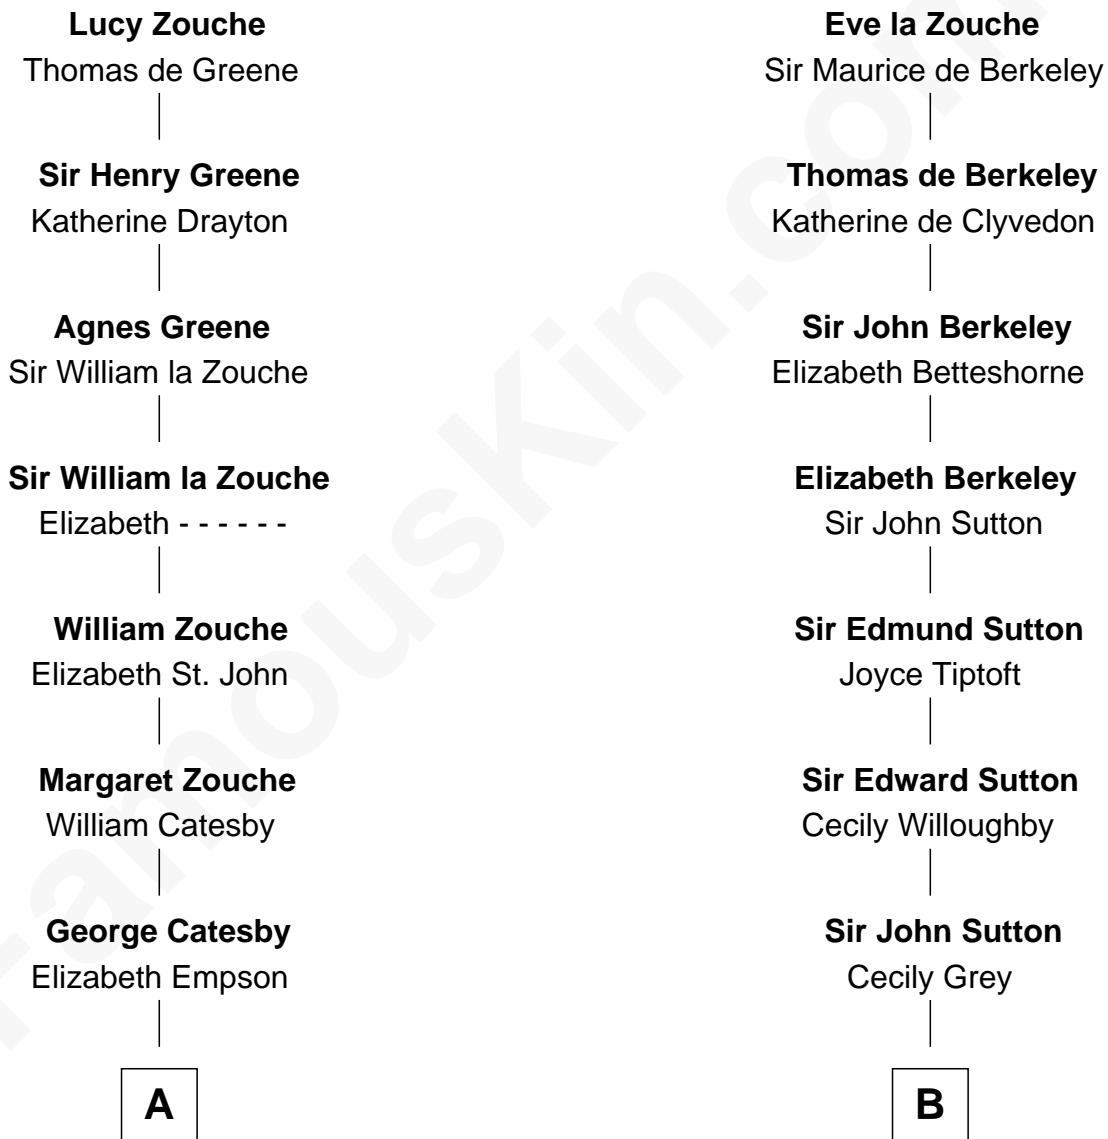

FamousKin.com Relationship Chart of

Robert Catesby

Leader of Gunpowder Plot

10th cousin 11 times removed of

Keri Russell

TV and Movie Actress

Eudo la Zouche
Milicent de Cantilupe

C