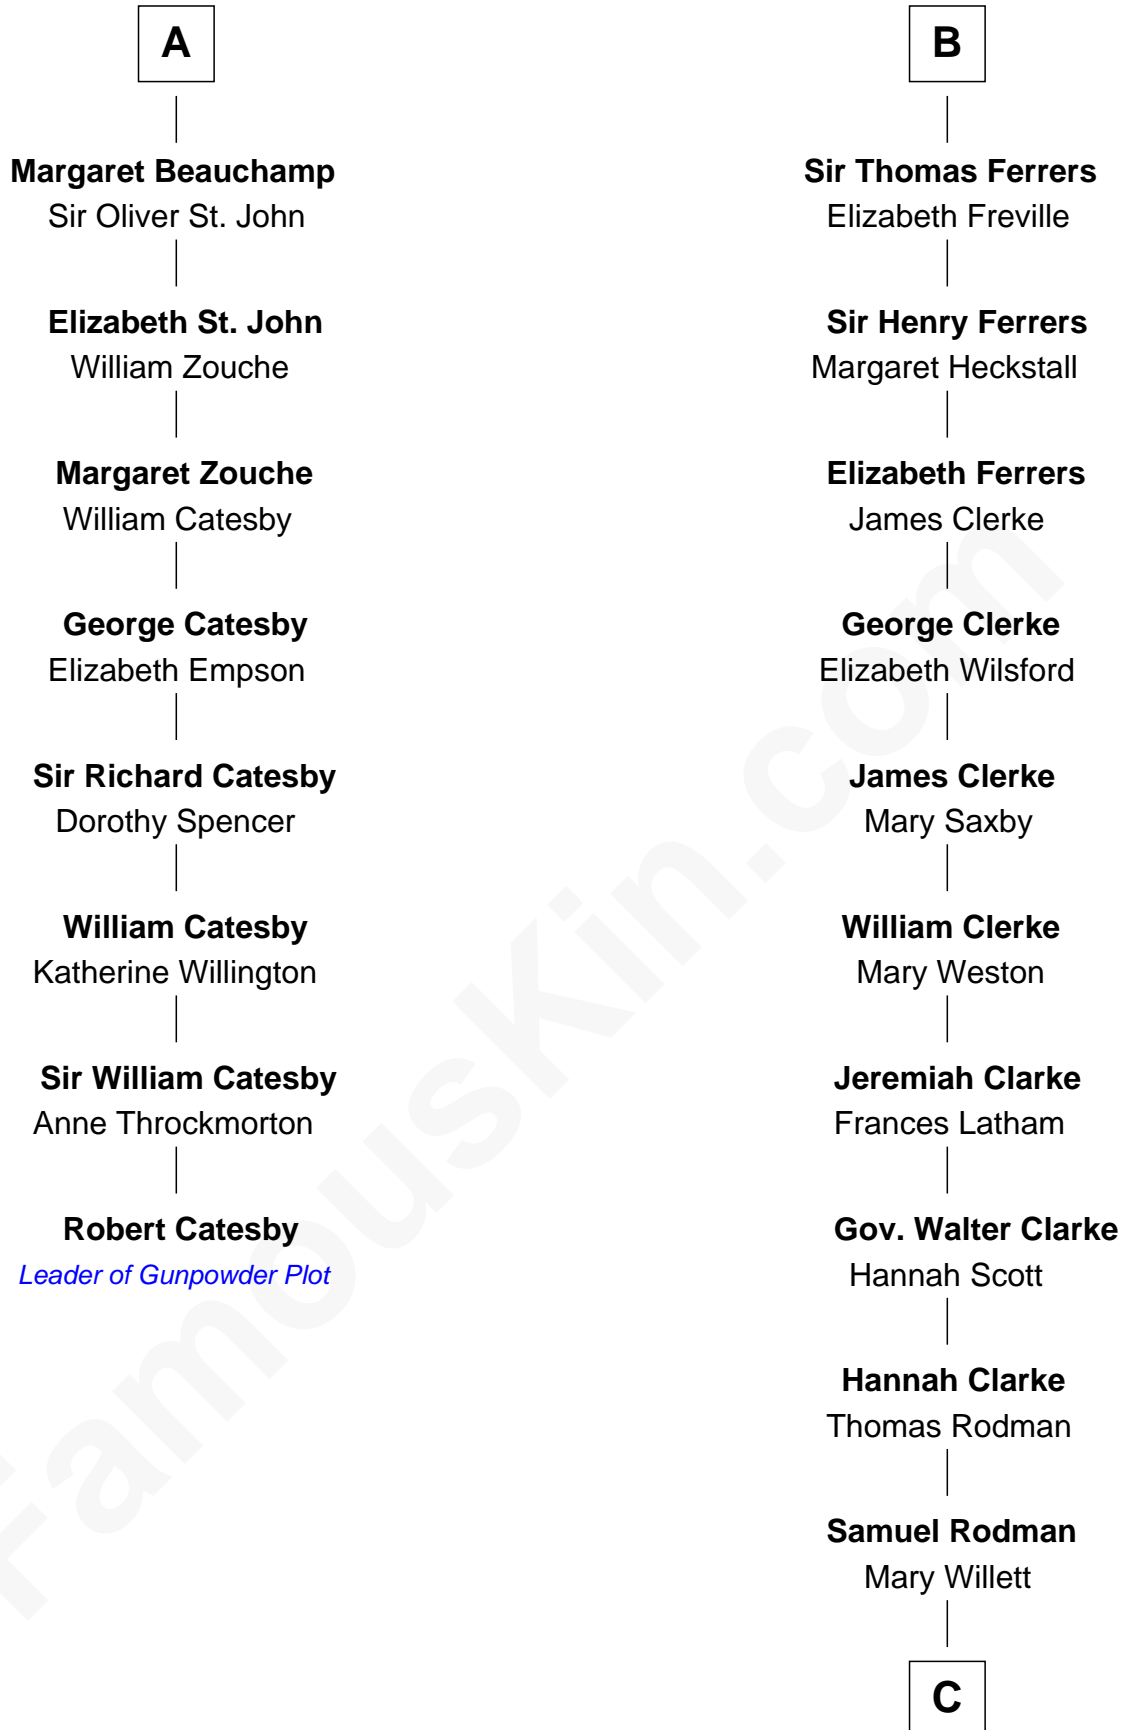

# FamousKin.com Relationship Chart of

**Robert Catesby**

*Leader of Gunpowder Plot*

14th cousin 6 times removed of

**Joseph Wharton**

*Founder of the Wharton School of Business*

**Sir Humphrey de Bohun**

Maud of Eu

C

**Thomas Rodman**

Mary Borden

**Hannah Rodman**

Samuel Rowland Fisher

**Deborah Fisher**

William Wharton

**Joseph Wharton**