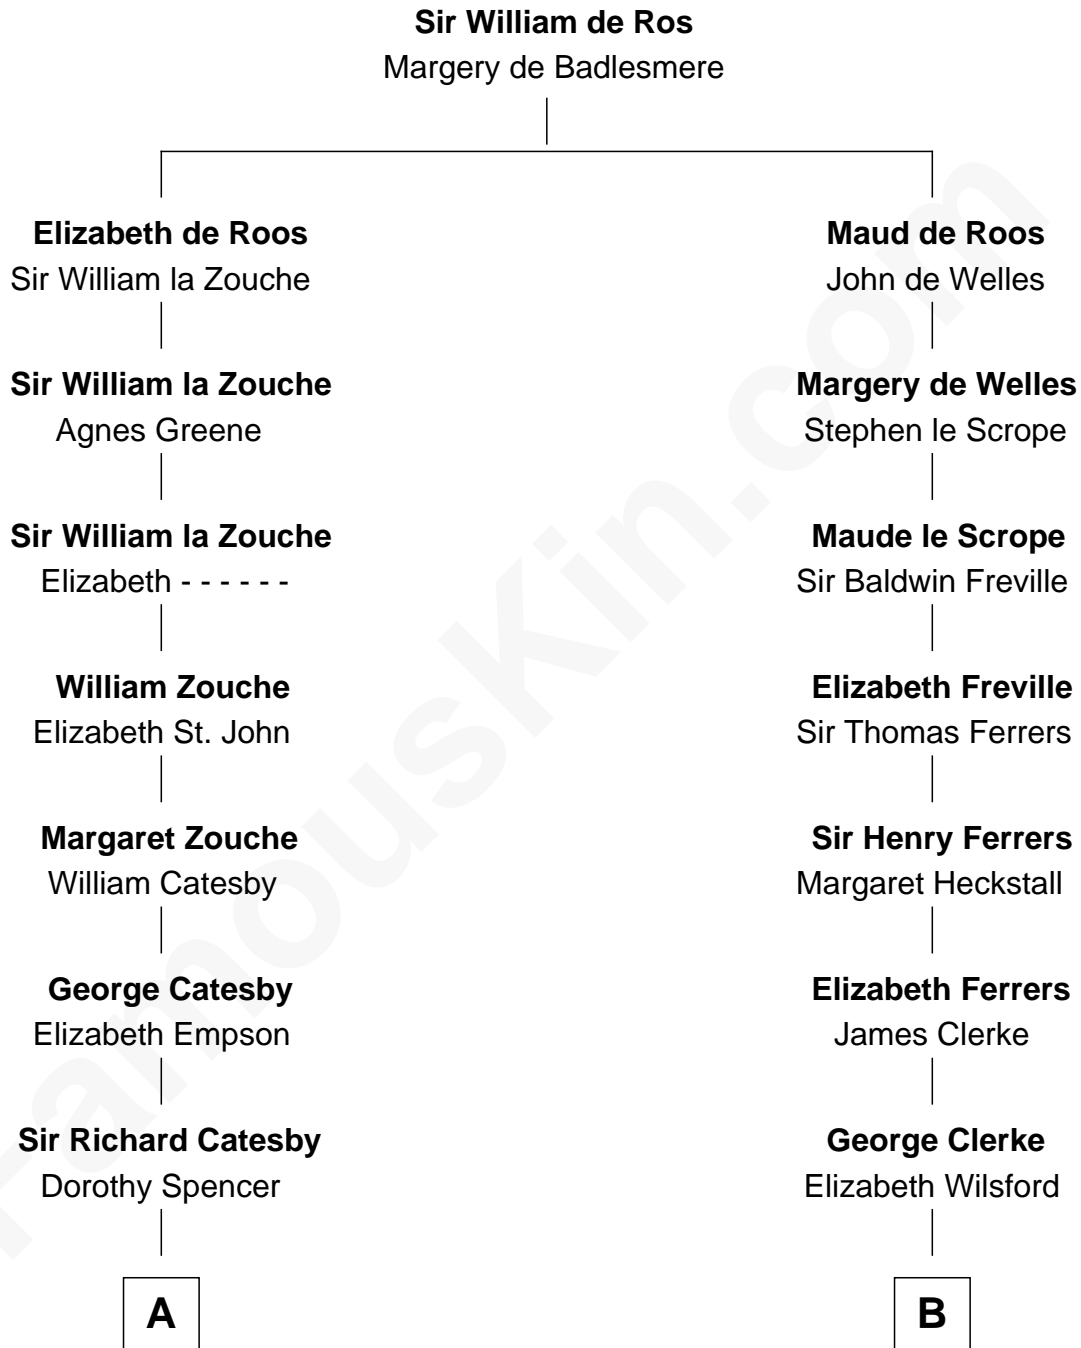

FamousKin.com Relationship Chart of

Robert Catesby

Leader of Gunpowder Plot

9th cousin 7 times removed of

Joseph Wharton

Founder of the Wharton School of Business

A

William Catesby
Katherine Willington

Sir William Catesby
Anne Throckmorton

Robert Catesby
Leader of Gunpowder Plot

B

James Clerke
Mary Saxby

William Clerke
Mary Weston

Jeremiah Clarke
Frances Latham

Gov. Walter Clarke
Hannah Scott

Hannah Clarke
Thomas Rodman

Samuel Rodman
Mary Willett

Thomas Rodman
Mary Borden

Hannah Rodman
Samuel Rowland Fisher

Deborah Fisher
William Wharton

Joseph Wharton
Founder, Wharton School of Business