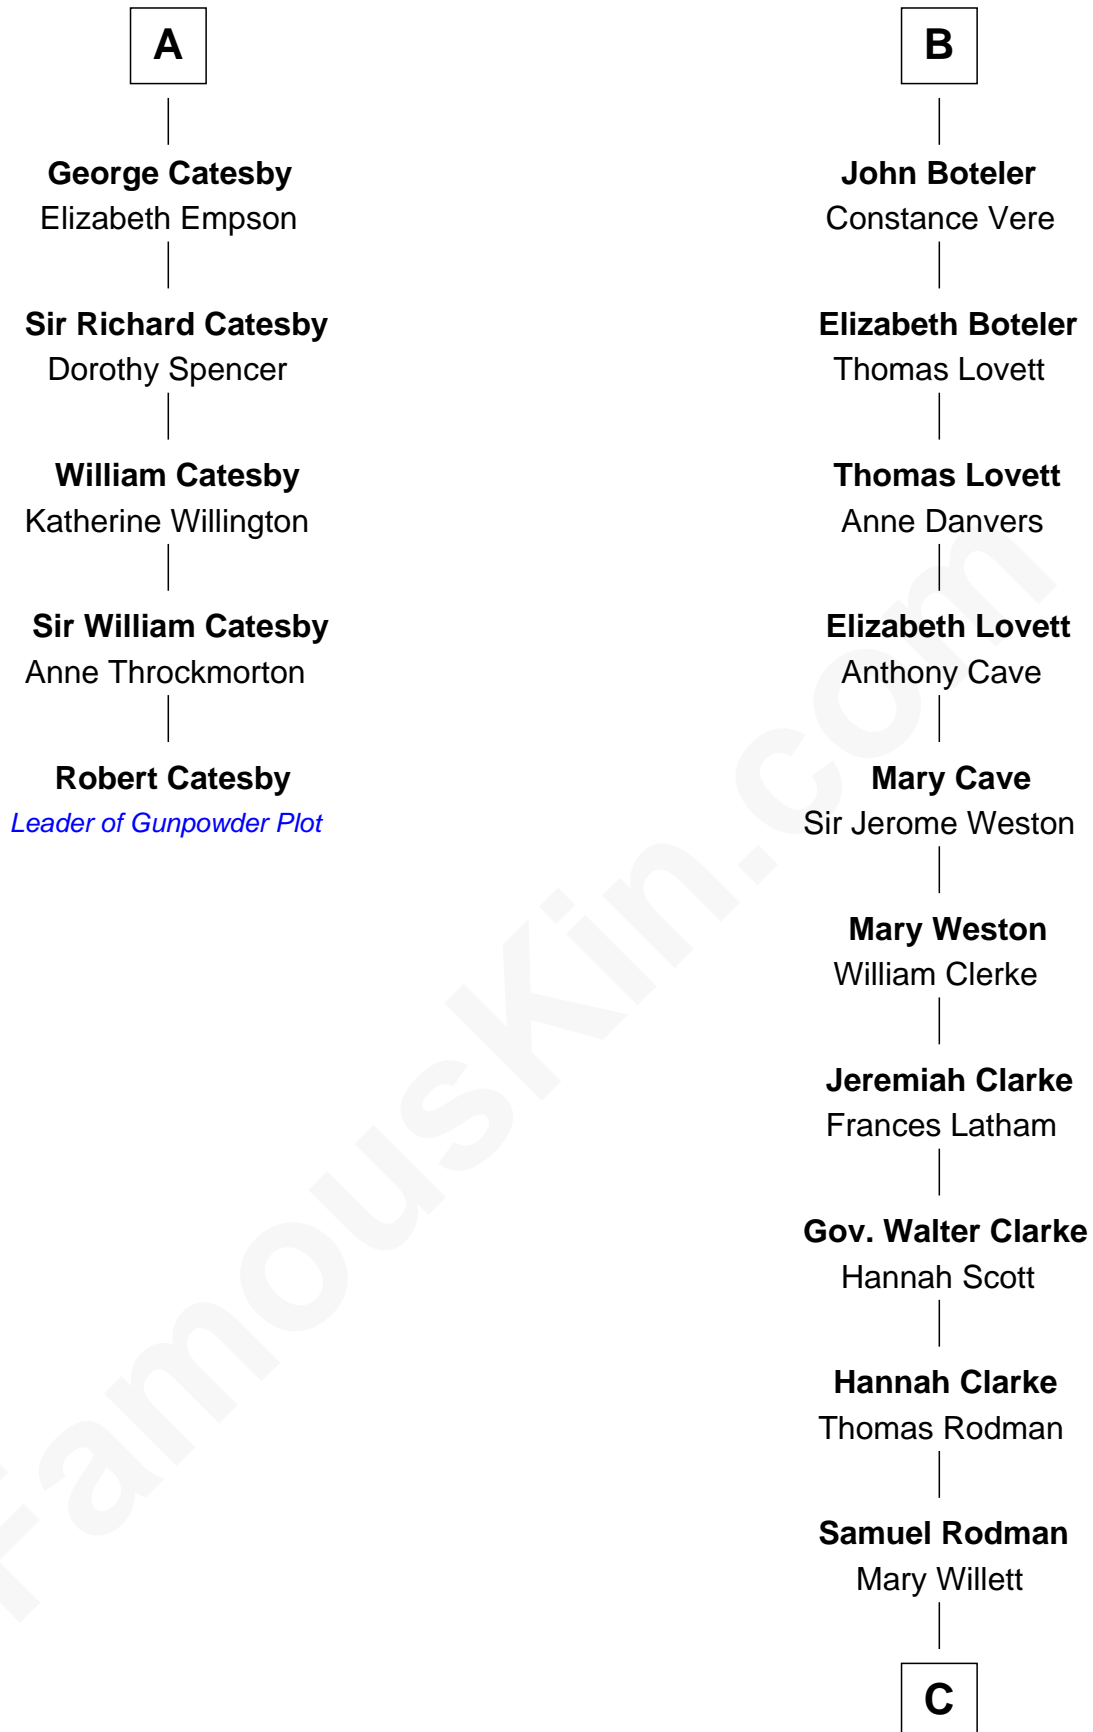

# FamousKin.com Relationship Chart of

**Robert Catesby**

*Leader of Gunpowder Plot*

11th cousin 9 times removed of

**Joseph Wharton**

*Founder of the Wharton School of Business*

**C**

**Thomas Rodman**

Mary Borden

**Hannah Rodman**

Samuel Rowland Fisher

**Deborah Fisher**

William Wharton

**Joseph Wharton**

*Founder, Wharton School of Business*

FamousKin.com