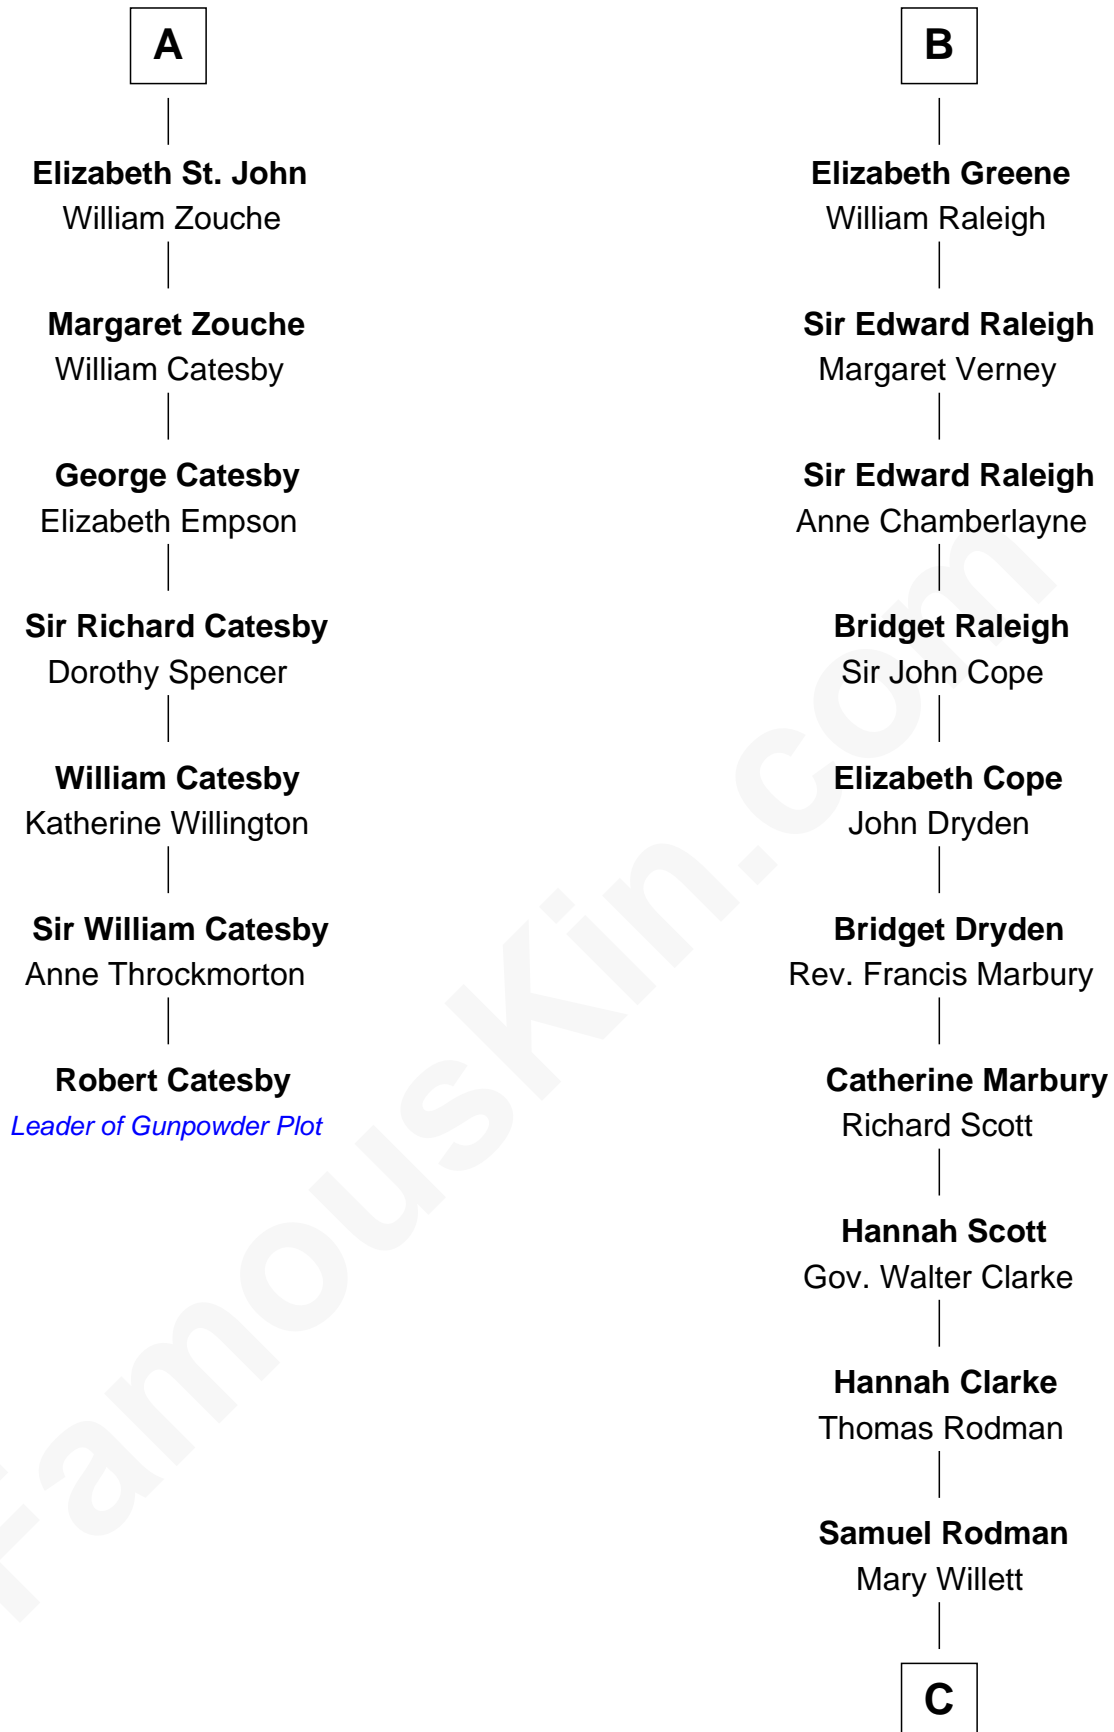

FamousKin.com Relationship Chart of

Robert Catesby

Leader of Gunpowder Plot

13th cousin 7 times removed of

Joseph Wharton

Founder of the Wharton School of Business

C

Thomas Rodman

Mary Borden

Hannah Rodman

Samuel Rowland Fisher

Deborah Fisher

William Wharton

Joseph Wharton

Founder, Wharton School of Business

FamousKin.com