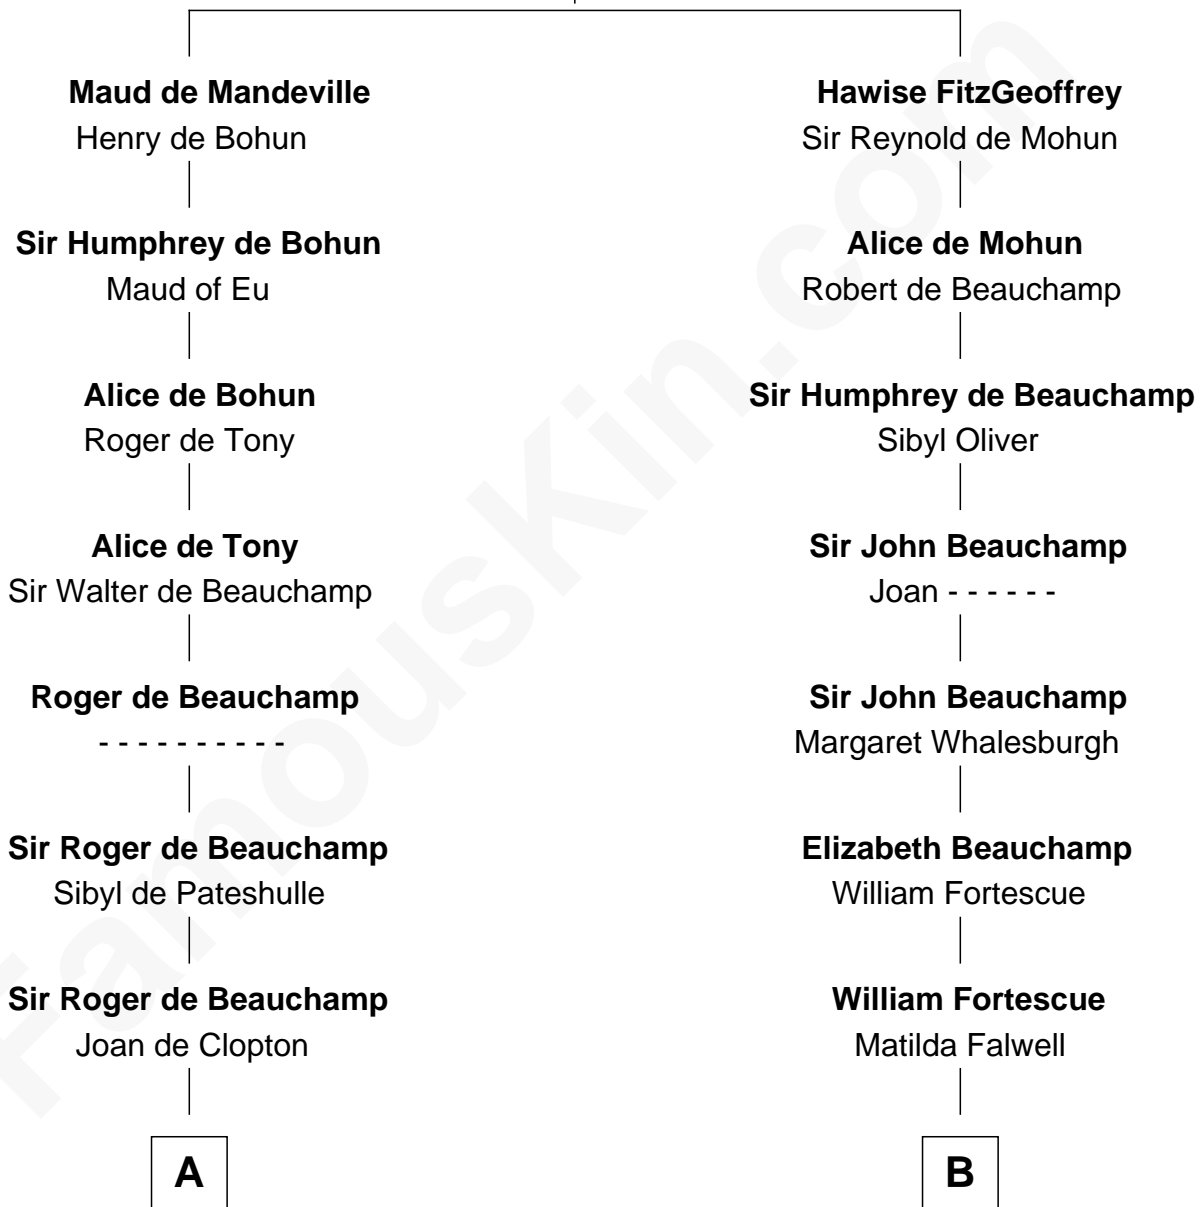

# FamousKin.com Relationship Chart of

**Robert Catesby**

*Leader of Gunpowder Plot*

16th cousin 4 times removed of

**Harriet Beecher Stowe**

*Author of Uncle Tom's Cabin*

**Sir Geoffrey FitzPiers**

*with wife*  
*Beatrix de Say*

*with wife*  
*Aveline de Clare*

**C**

**Andrew Ward**

Diana Hubbard

**Roxana Ward**

Eli Foote

**Roxana Foote**

Rev. Dr. Lyman Beecher

**Harriet Beecher Stowe**

*Author of Uncle Tom's Cabin*