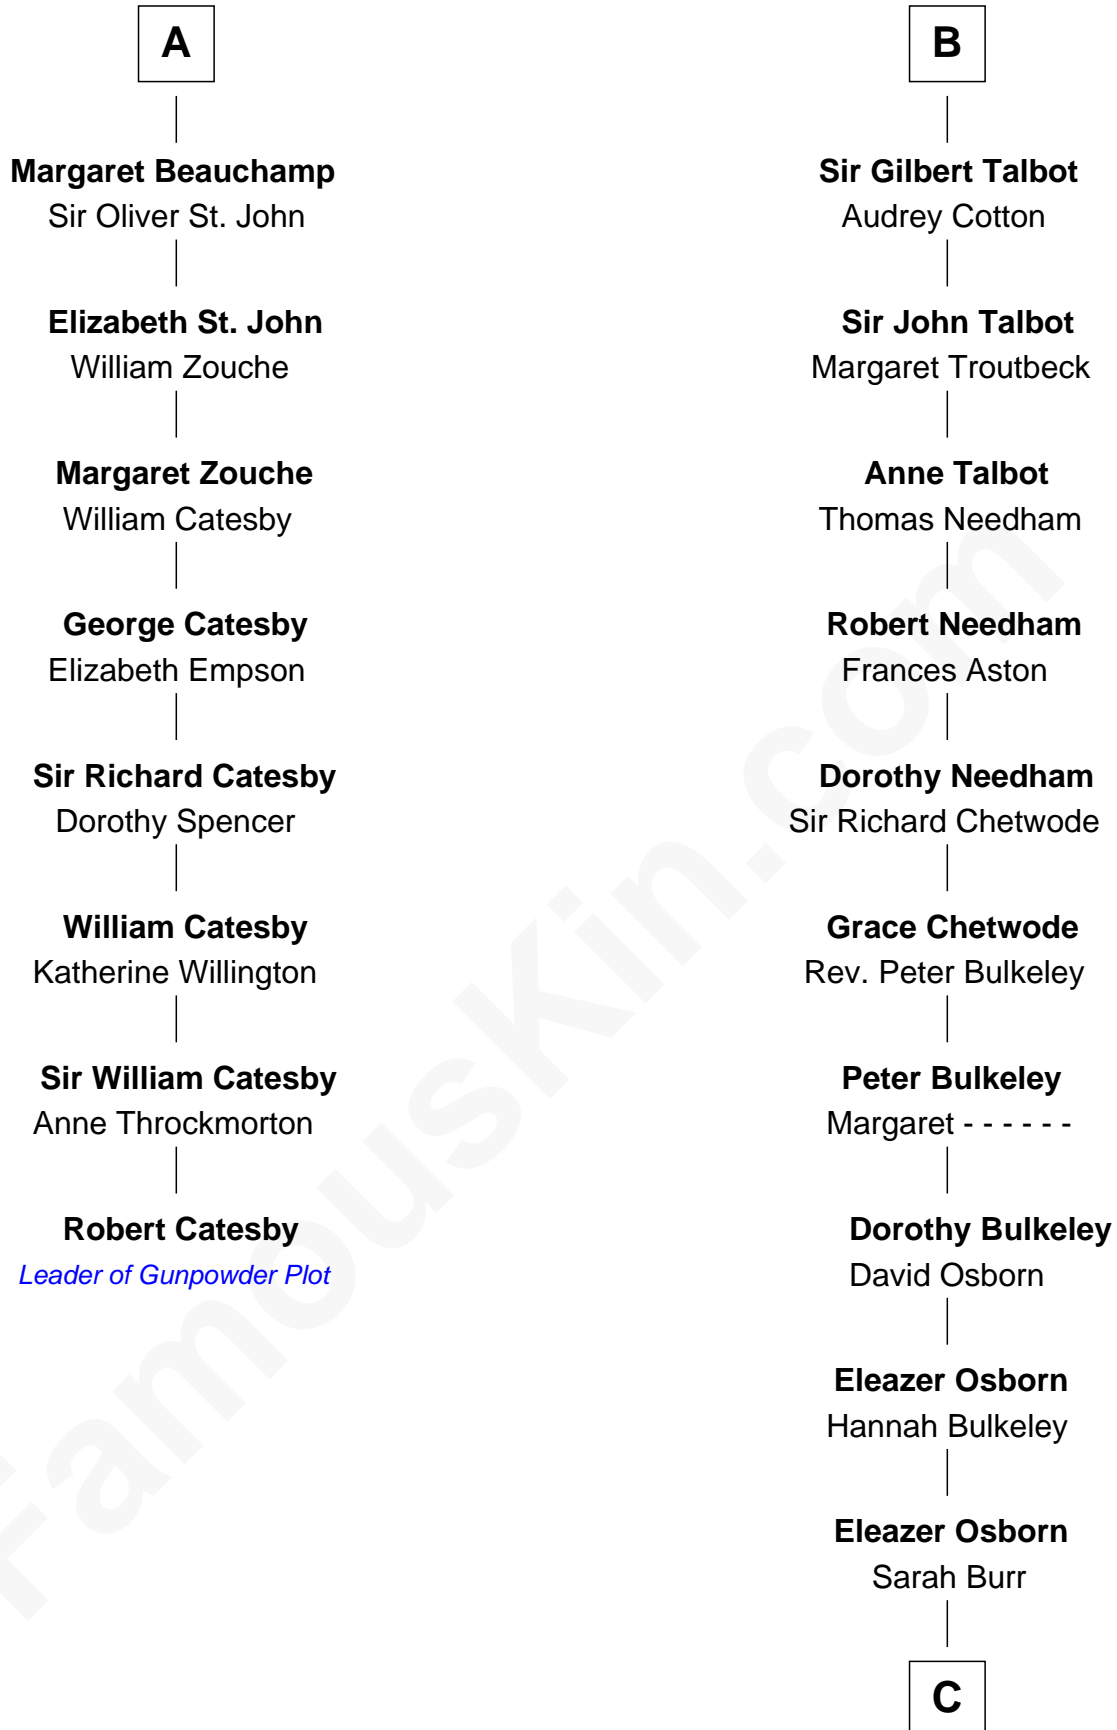

FamousKin.com Relationship Chart of

Robert Catesby

Leader of Gunpowder Plot

14th cousin 5 times removed of

Jay Gould

American Railroad "Robber Baron"

Sir Humphrey de Bohun

Maud of Eu

C

—
Anna Osborn
Abraham Gould

—
John Burr Gould
Mary More

—
Jay Gould
"Robber Baron"

FamousKin.com