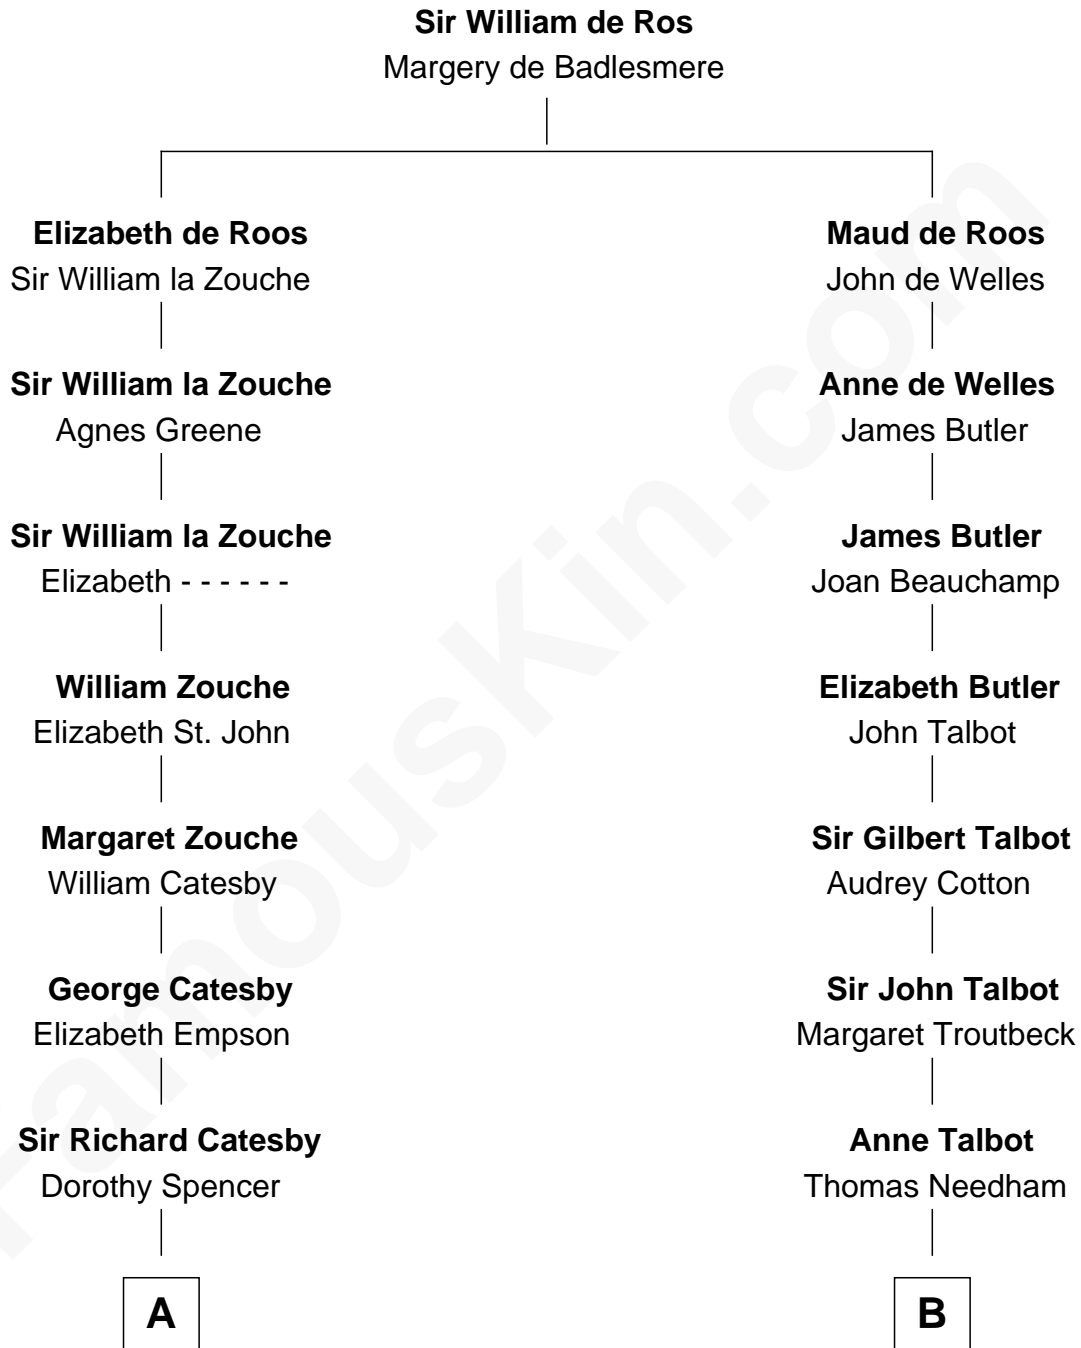

FamousKin.com Relationship Chart of

Robert Catesby

Leader of Gunpowder Plot

9th cousin 7 times removed of

Jay Gould

American Railroad "Robber Baron"

A

William Catesby
Katherine Willington

Sir William Catesby
Anne Throckmorton

Robert Catesby
Leader of Gunpowder Plot

B

Robert Needham
Frances Aston

Dorothy Needham
Sir Richard Chetwode

Grace Chetwode
Rev. Peter Bulkeley

Peter Bulkeley
Margaret - - - - -