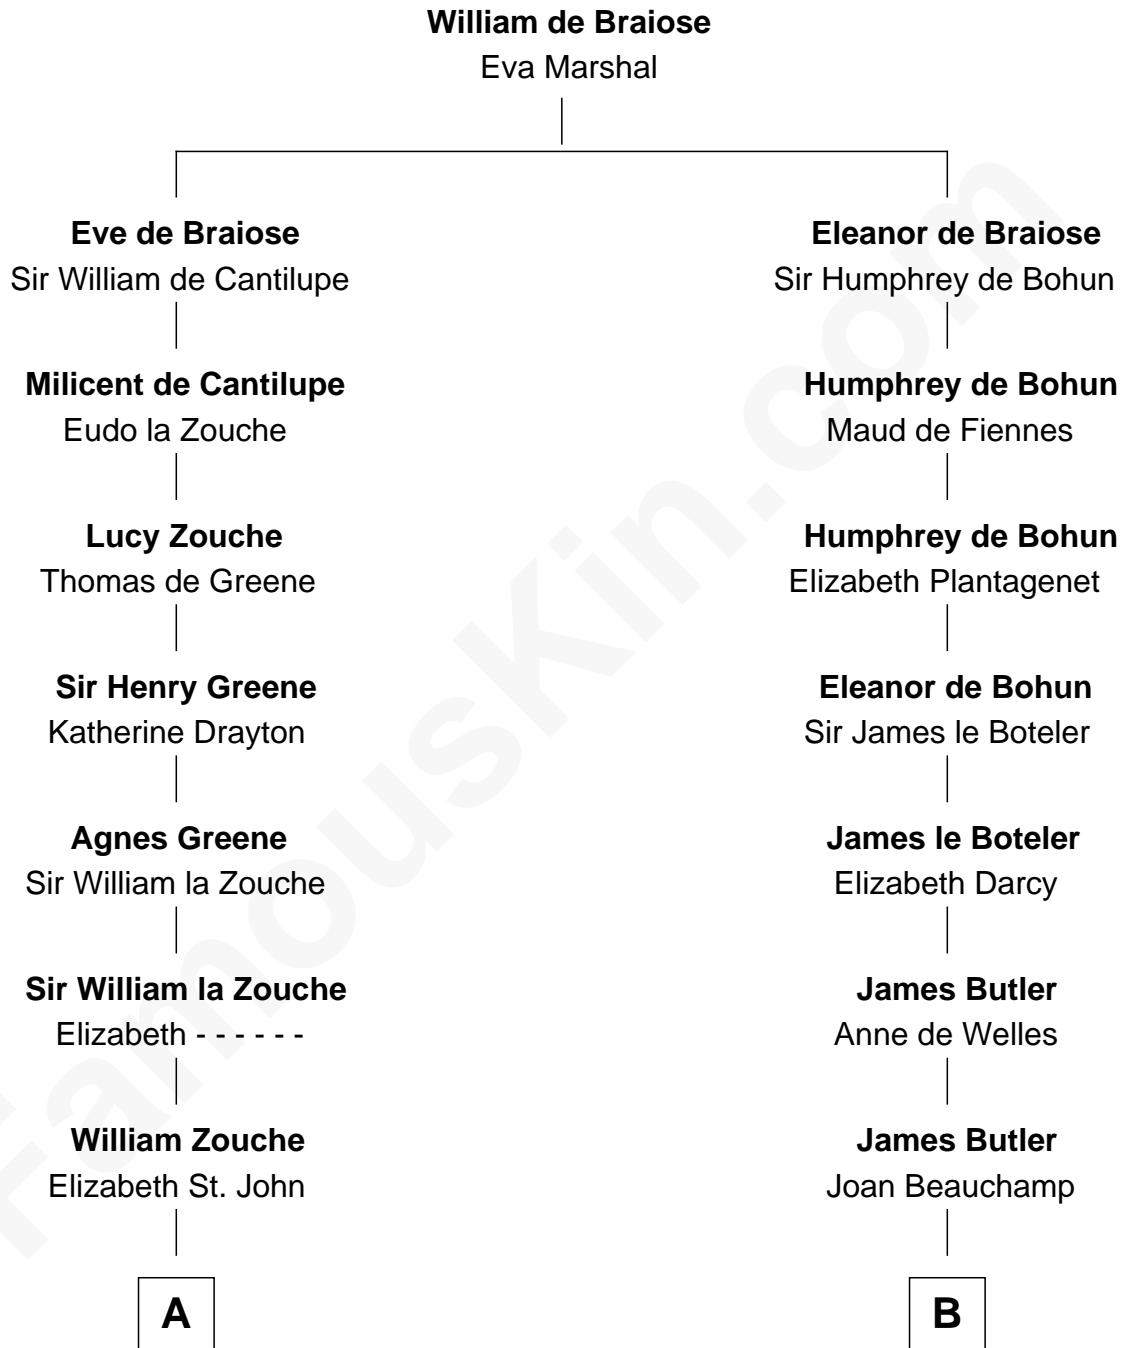

FamousKin.com Relationship Chart of

Robert Catesby

Leader of Gunpowder Plot

12th cousin 8 times removed of

Jay Gould

American Railroad "Robber Baron"

C

|
Eleazer Osborn

Sarah Burr

|
Anna Osborn

Abraham Gould

|
John Burr Gould

Mary More

|
Jay Gould

"Robber Baron"