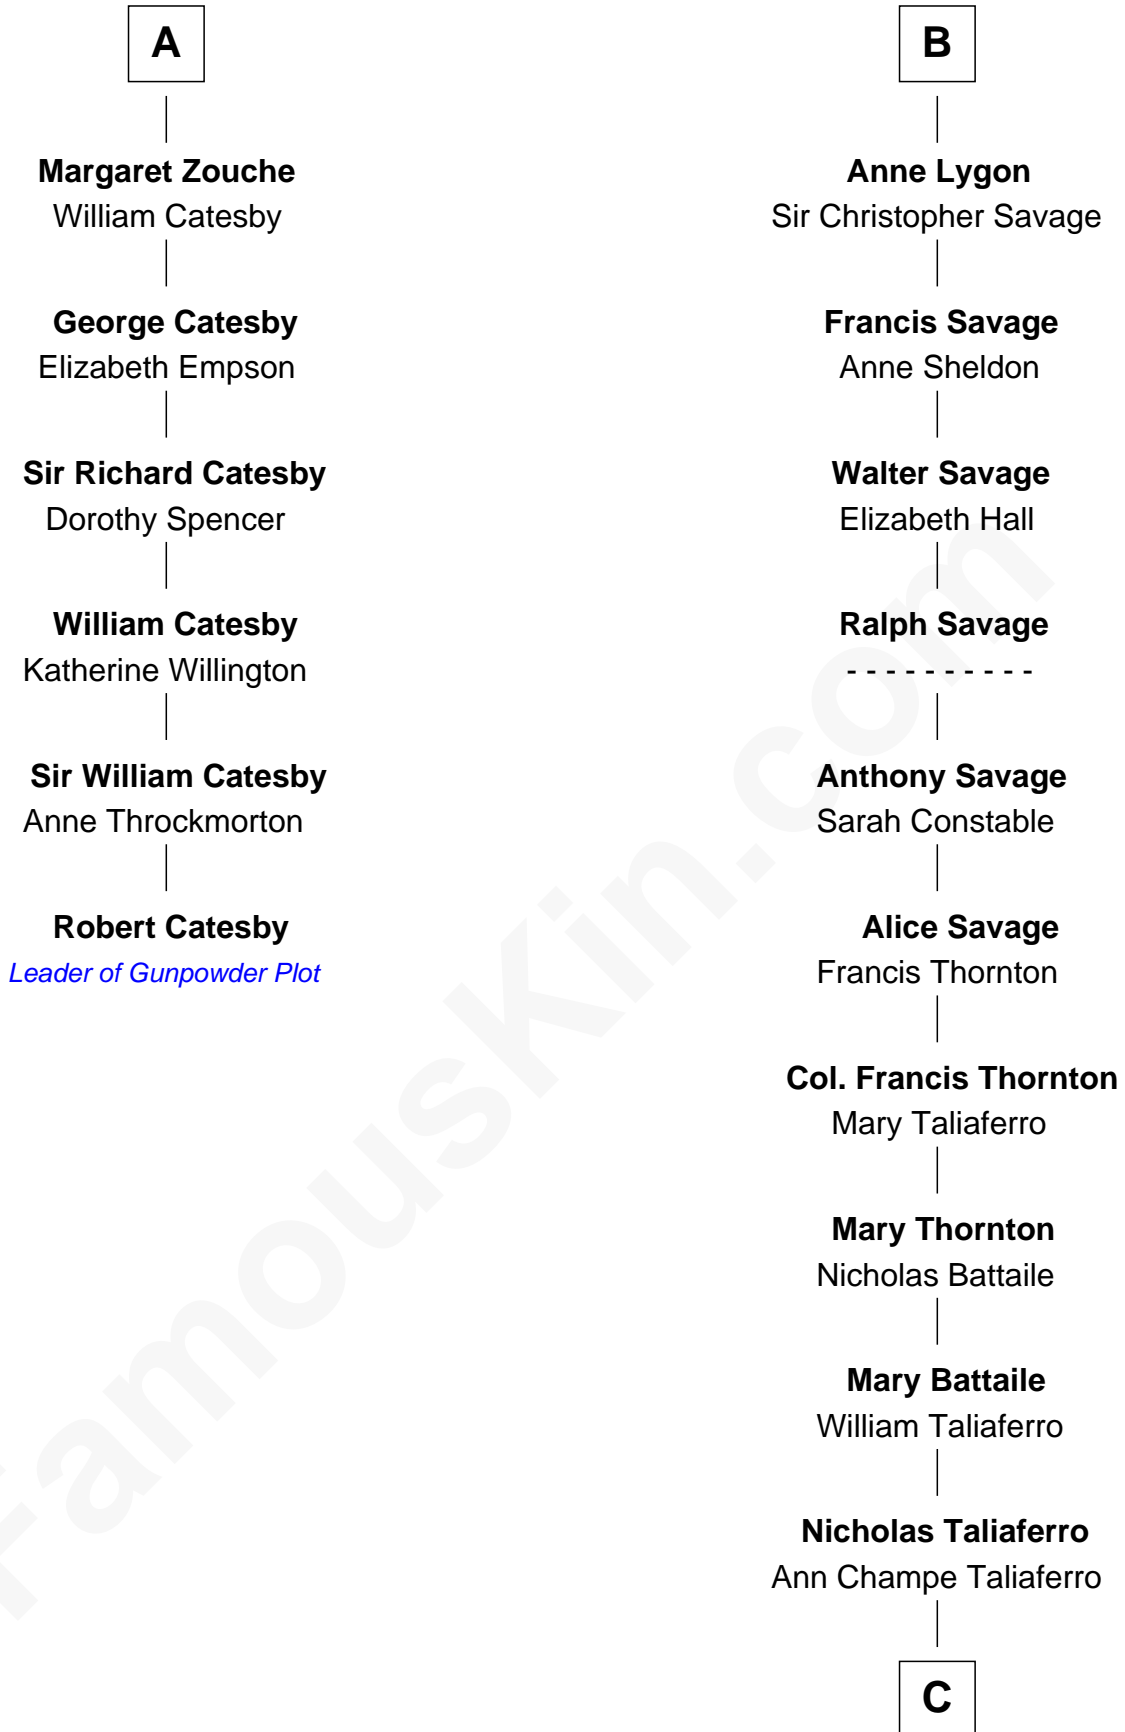

# FamousKin.com Relationship Chart of

**Robert Catesby**

*Leader of Gunpowder Plot*

12th cousin 8 times removed of

**General George C. Marshall**

*Author of "The Marshall Plan"*

**Sir Walter de Beauchamp**

Alice de Tony

**C**

**Matilda Battaile Taliaferro**

Martin Marshall

**William Champe Marshall**

Susan Myers

**George Catlett Marshall**

Laura Emily Bradford

**General George C. Marshall**