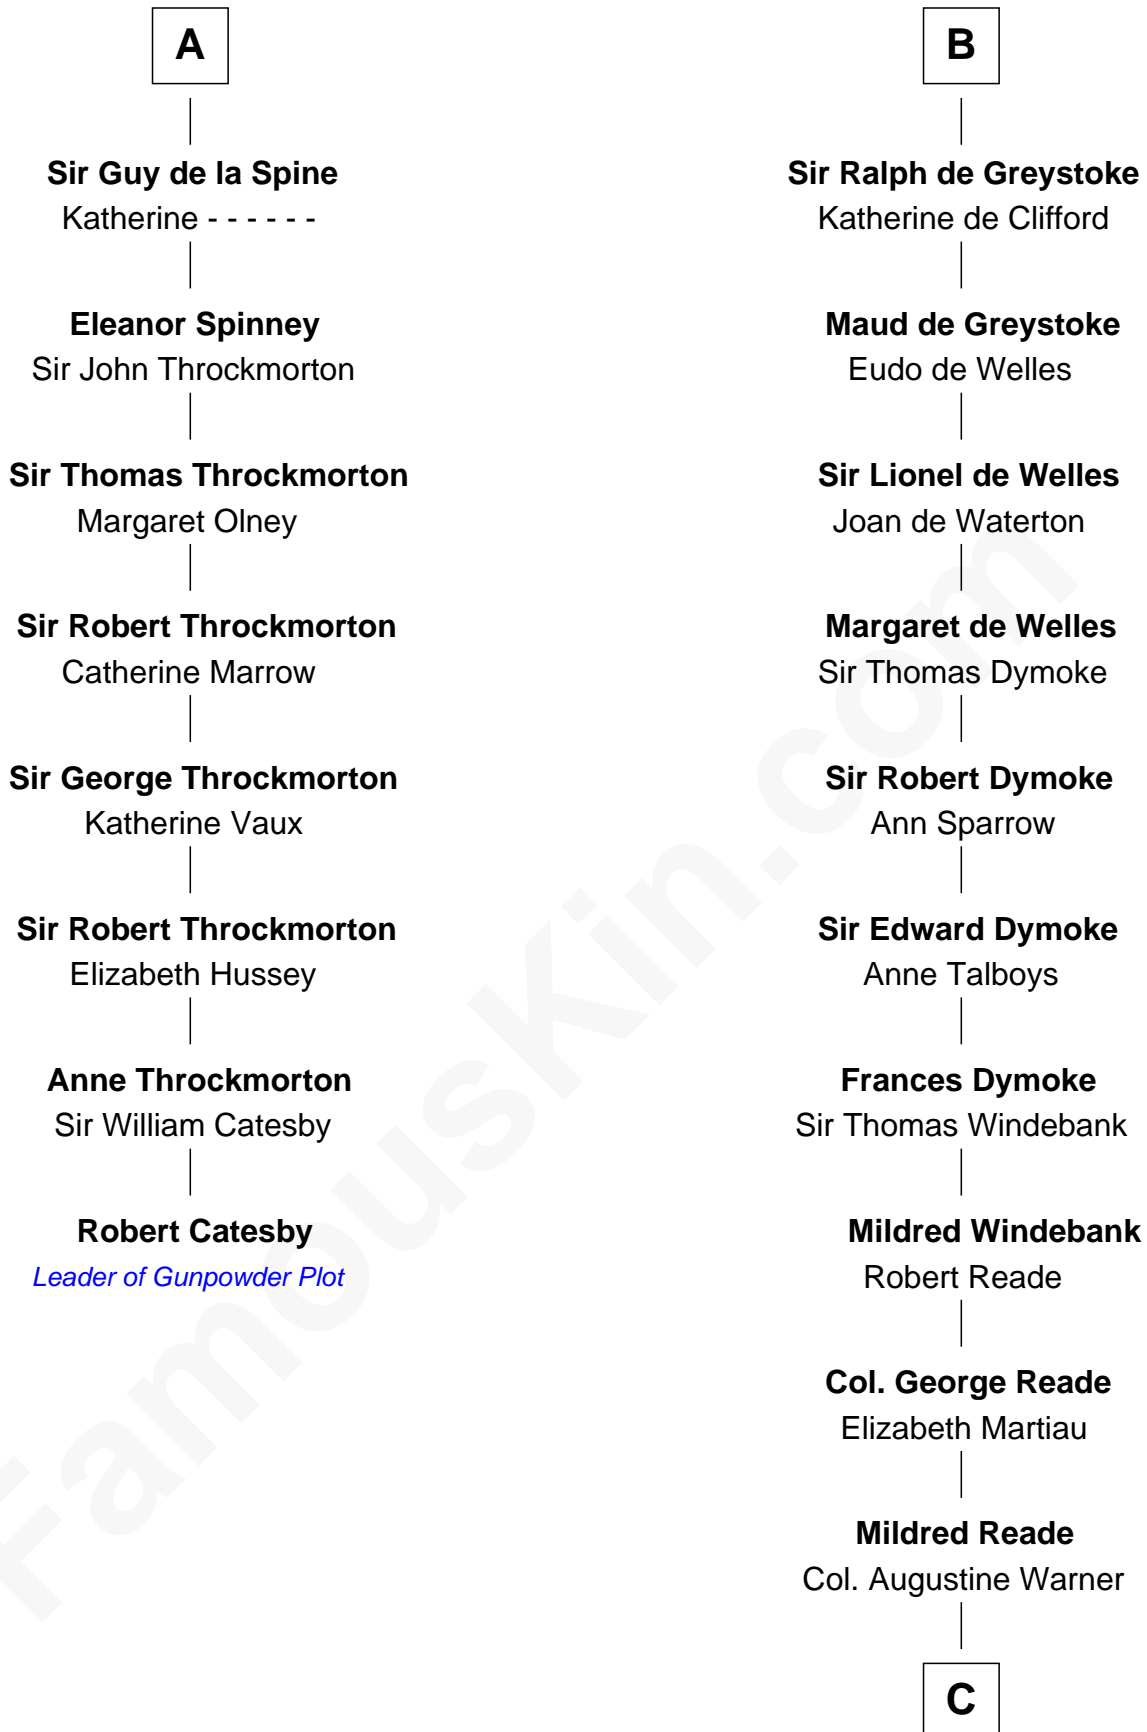

# FamousKin.com Relationship Chart of

**Robert Catesby**

*Leader of Gunpowder Plot*

14th cousin 6 times removed of

**Meriwether Lewis**

*Lewis and Clark Expedition*

**C**

—  
**Elizabeth Warner**

Col. John Lewis

—  
**Col. Robert Lewis**

Jane Meriwether

—  
**William Lewis**

Lucy Meriwether

—  
**Meriwether Lewis**

*Lewis and Clark Expedition*