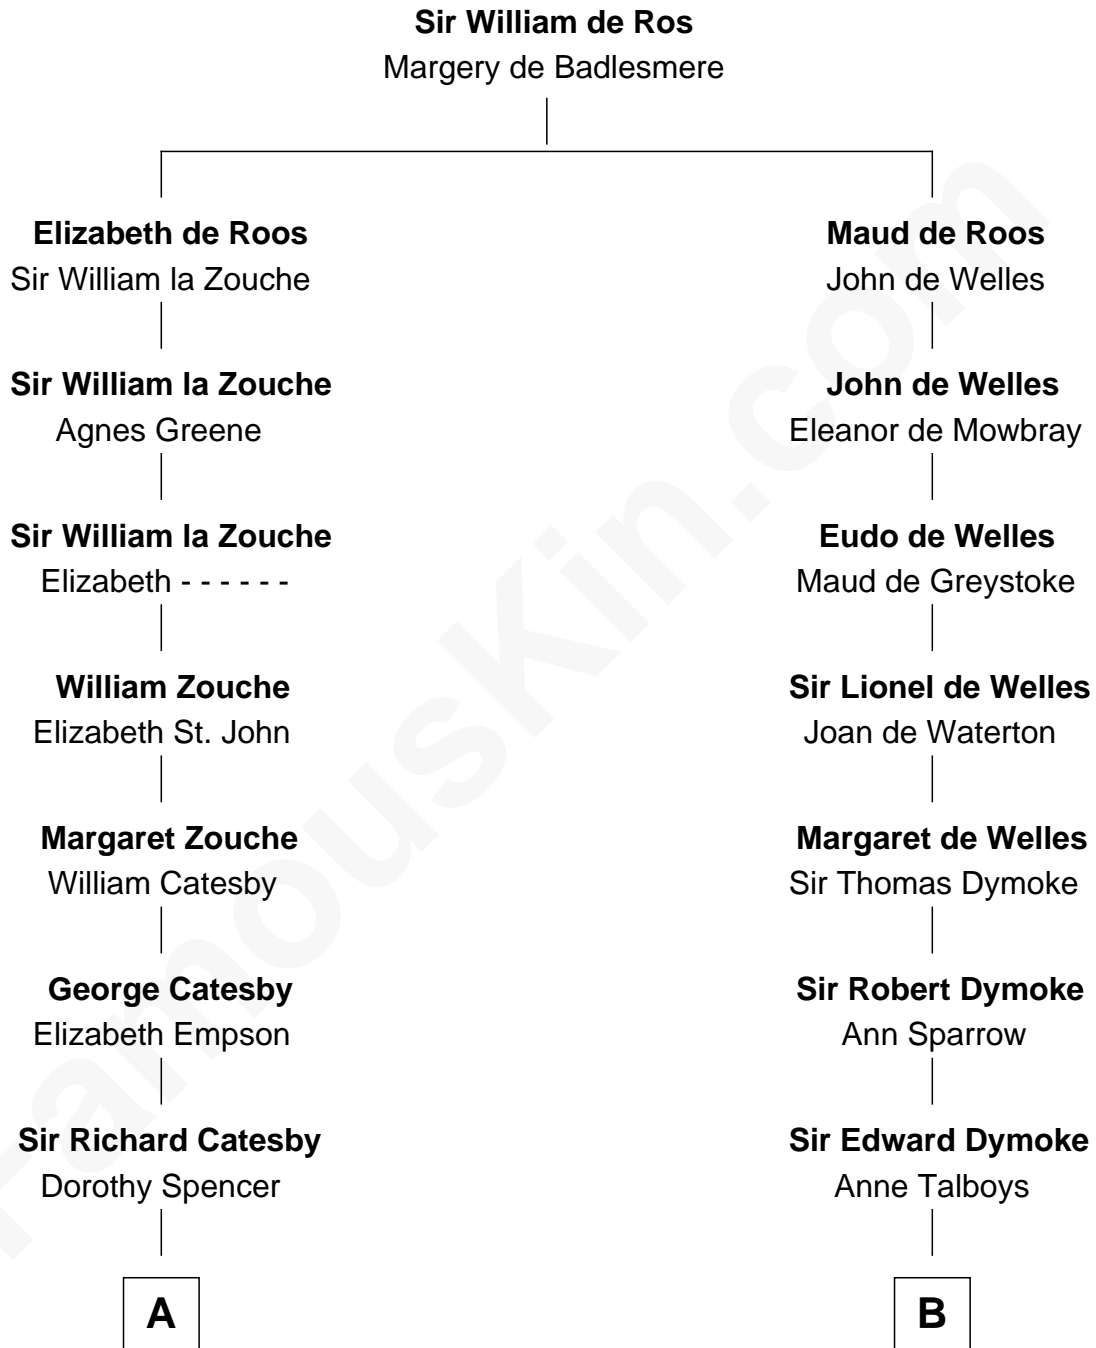

## Relationship Chart of

### Robert Catesby

*Leader of Gunpowder Plot*

9th cousin 5 times removed of

### Meriwether Lewis

*Lewis and Clark Expedition*

**A**

**William Catesby**  
Katherine Willington

**Sir William Catesby**  
Anne Throckmorton

**Robert Catesby**  
*Leader of Gunpowder Plot*

**B**

**Frances Dymoke**  
Sir Thomas Windebank

**Meriwether Lewis**  
*Lewis and Clark Expedition*