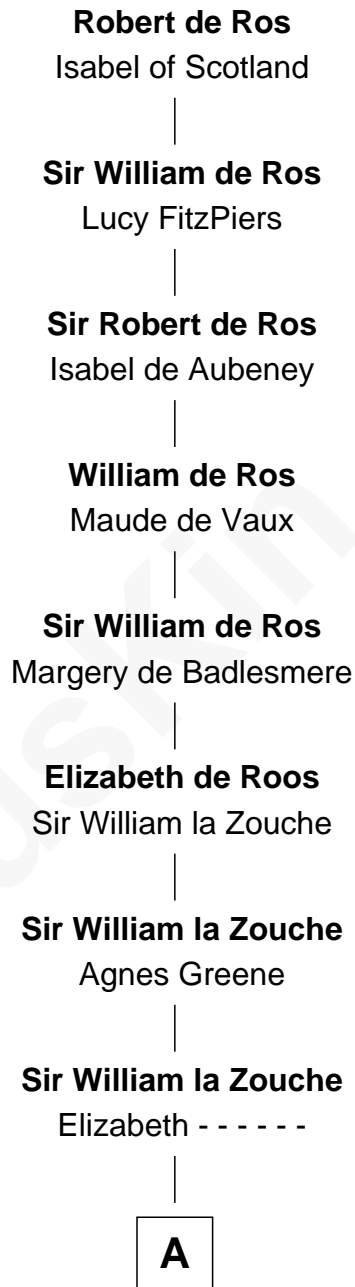

FamousKin.com Relationship Chart of

Robert Catesby

Leader of Gunpowder Plot

12th Great-grandson of

Robert de Ros

Magna Carta Surety

A

—
William Zouche
Elizabeth St. John

—
Margaret Zouche
William Catesby

—
George Catesby
Elizabeth Empson

—
Sir Richard Catesby
Dorothy Spencer

—
William Catesby
Katherine Willington

—
Sir William Catesby
Anne Throckmorton

—
Robert Catesby
Leader of Gunpowder Plot