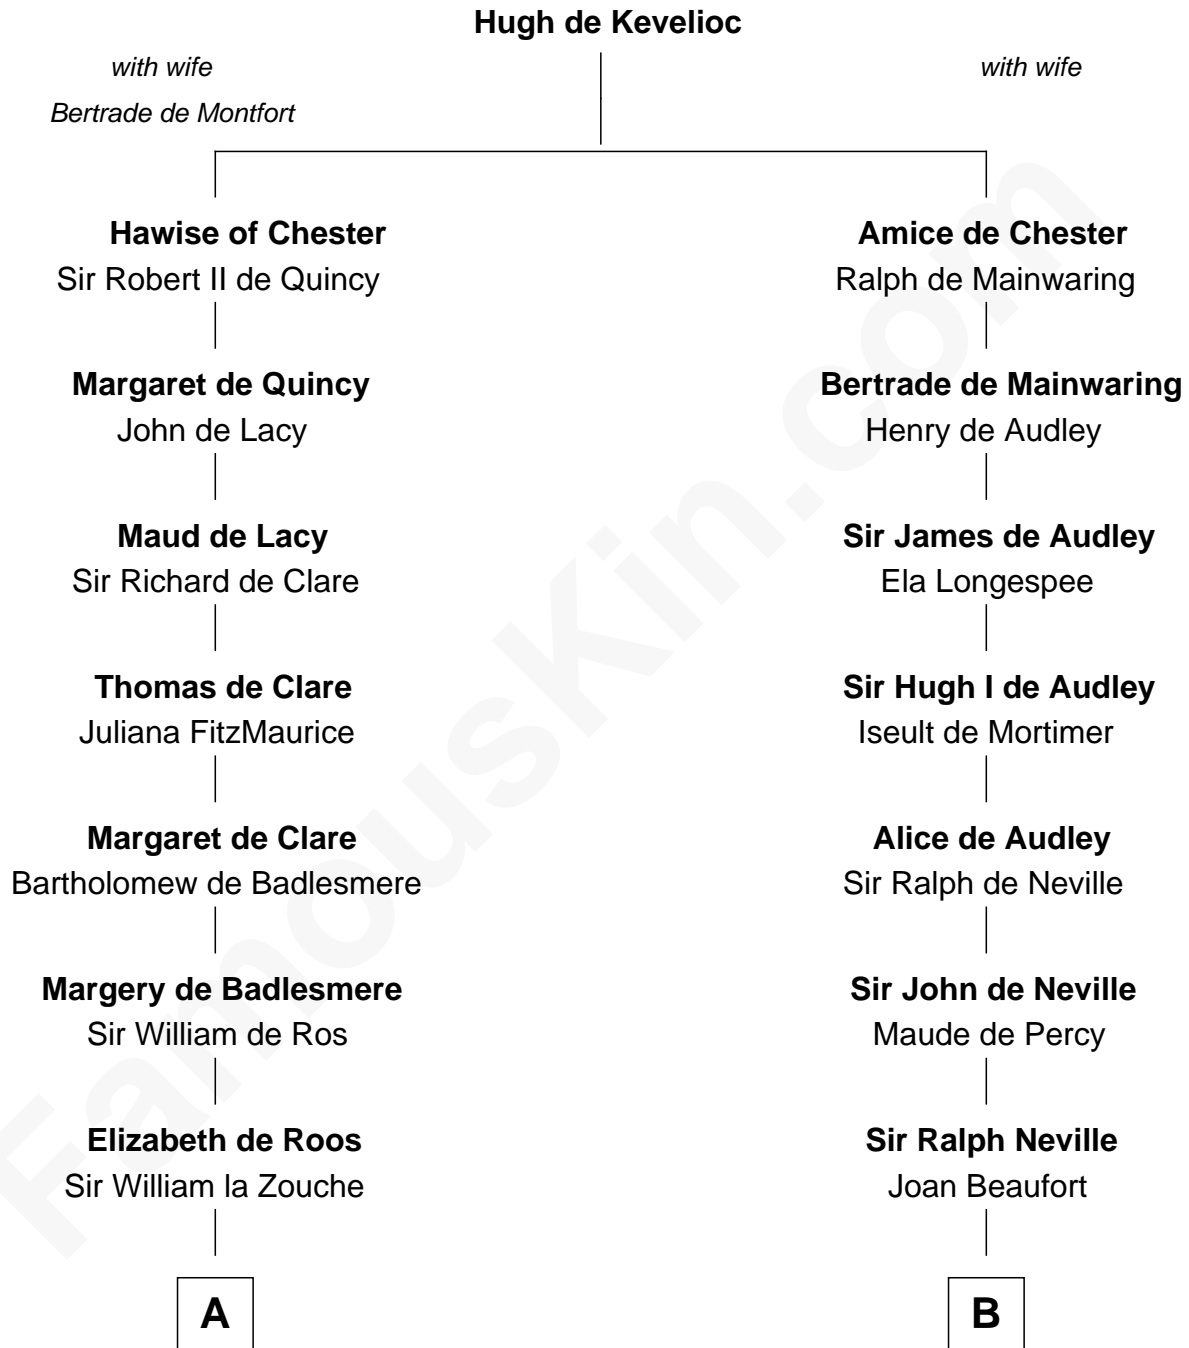

# FamousKin.com Relationship Chart of

**Robert Catesby**

*Leader of Gunpowder Plot*

15th cousin 5 times removed of

**Lytton Strachey**

*Author and Co-Founder of Bloomsbury Group*

**C**

—  
**Jane Kelsall**

Sir Henry Strachey

—  
**Edward Strachey**

Julia Woodburn Kirkpatrick

—  
**Sir Richard Strachey**

Jane Maria Grant

—  
**Lytton Strachey**

*British Author*

FamousKin.com