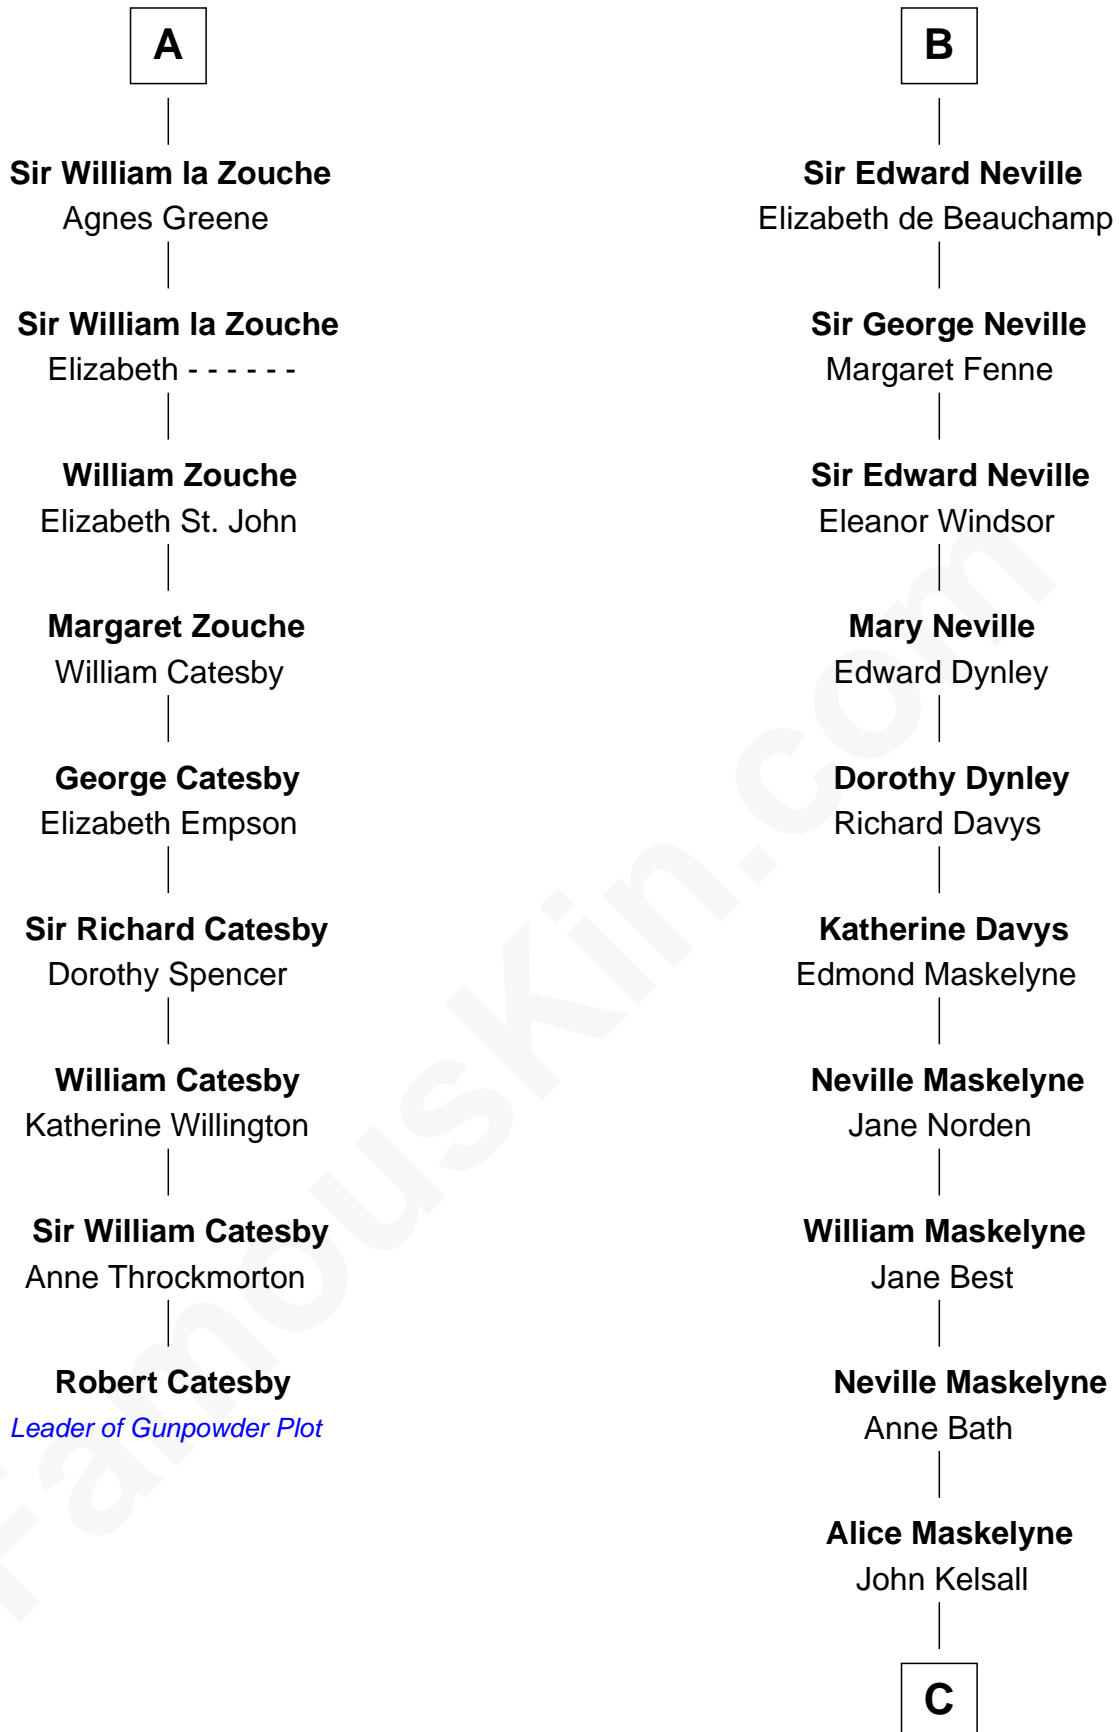

# FamousKin.com Relationship Chart of

**Robert Catesby**

*Leader of Gunpowder Plot*

15th cousin 5 times removed of

**Lytton Strachey**

*Author and Co-Founder of Bloomsbury Group*

**C**

—  
**Jane Kelsall**

Sir Henry Strachey

—  
**Edward Strachey**

Julia Woodburn Kirkpatrick

—  
**Sir Richard Strachey**

Jane Maria Grant

—  
**Lytton Strachey**

*British Author*

FamousKin.com