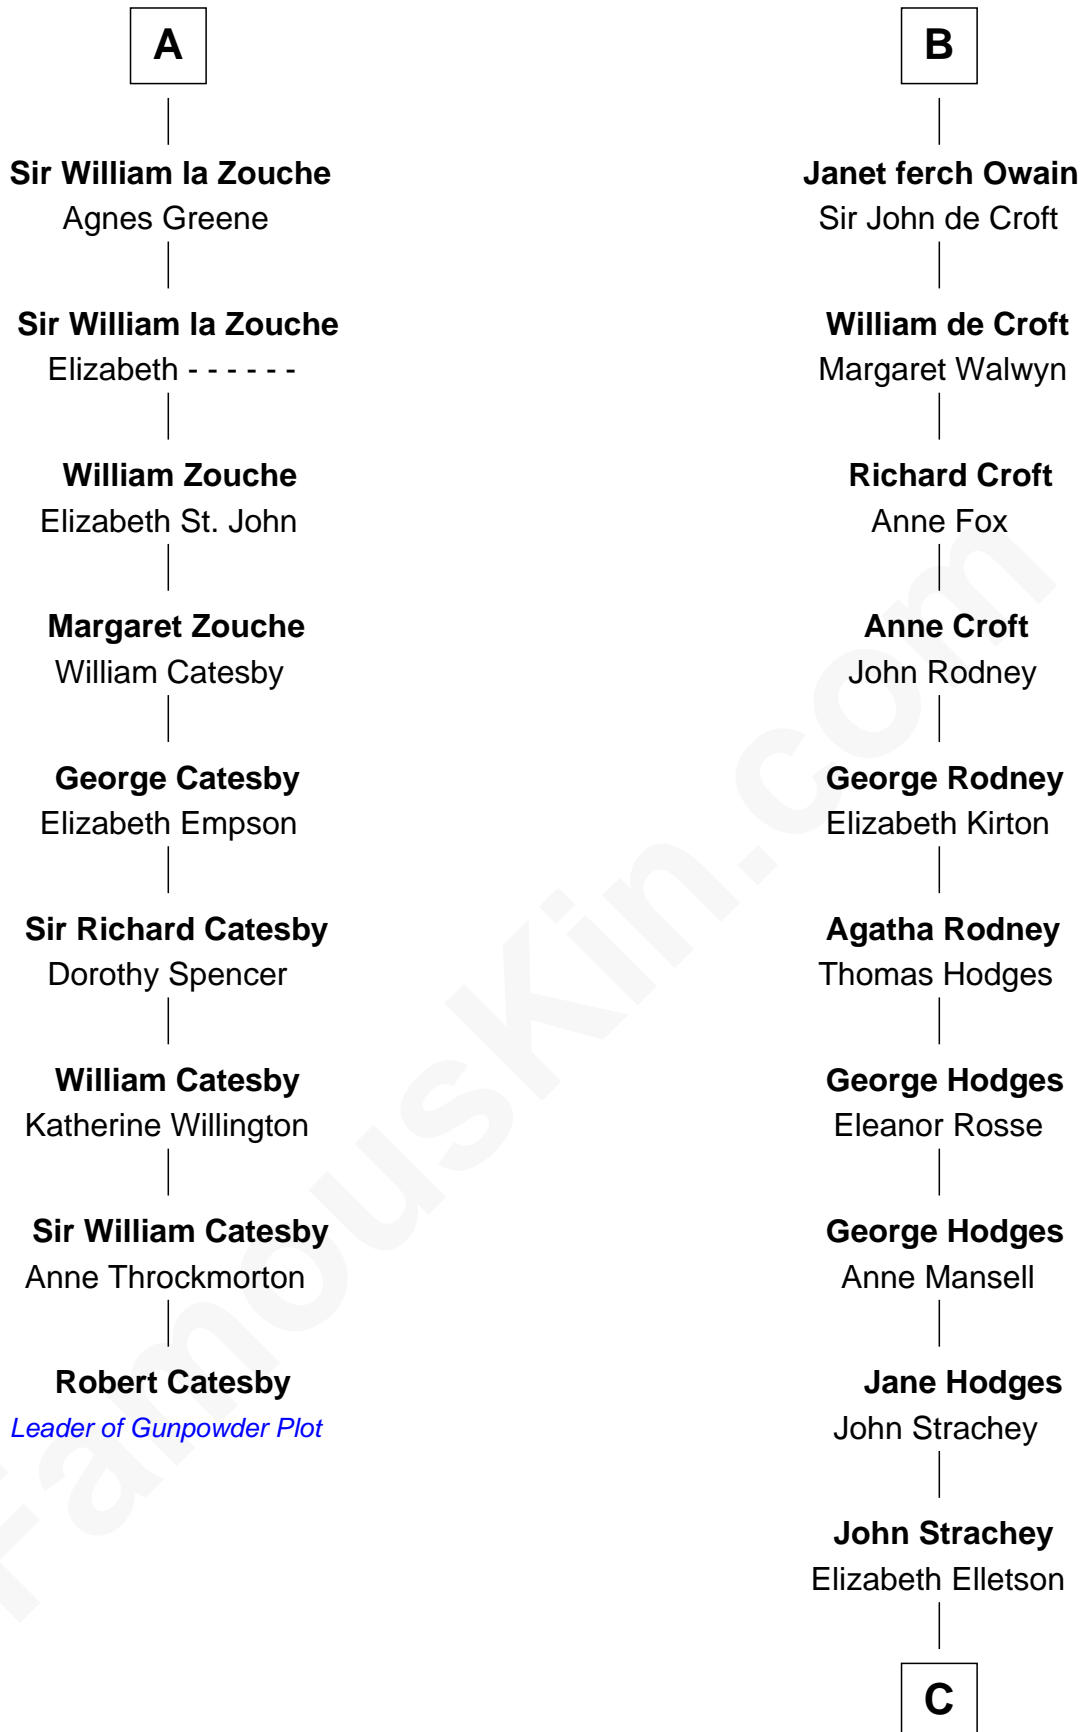

FamousKin.com Relationship Chart of

Robert Catesby

Leader of Gunpowder Plot

15th cousin 6 times removed of

Lytton Strachey

Author and Co-Founder of Bloomsbury Group

C

Henry Strachey

Helen Clerk

Sir Henry Strachey

Jane Kelsall

Edward Strachey

Julia Woodburn Kirkpatrick

Sir Richard Strachey

Jane Maria Grant

Lytton Strachey