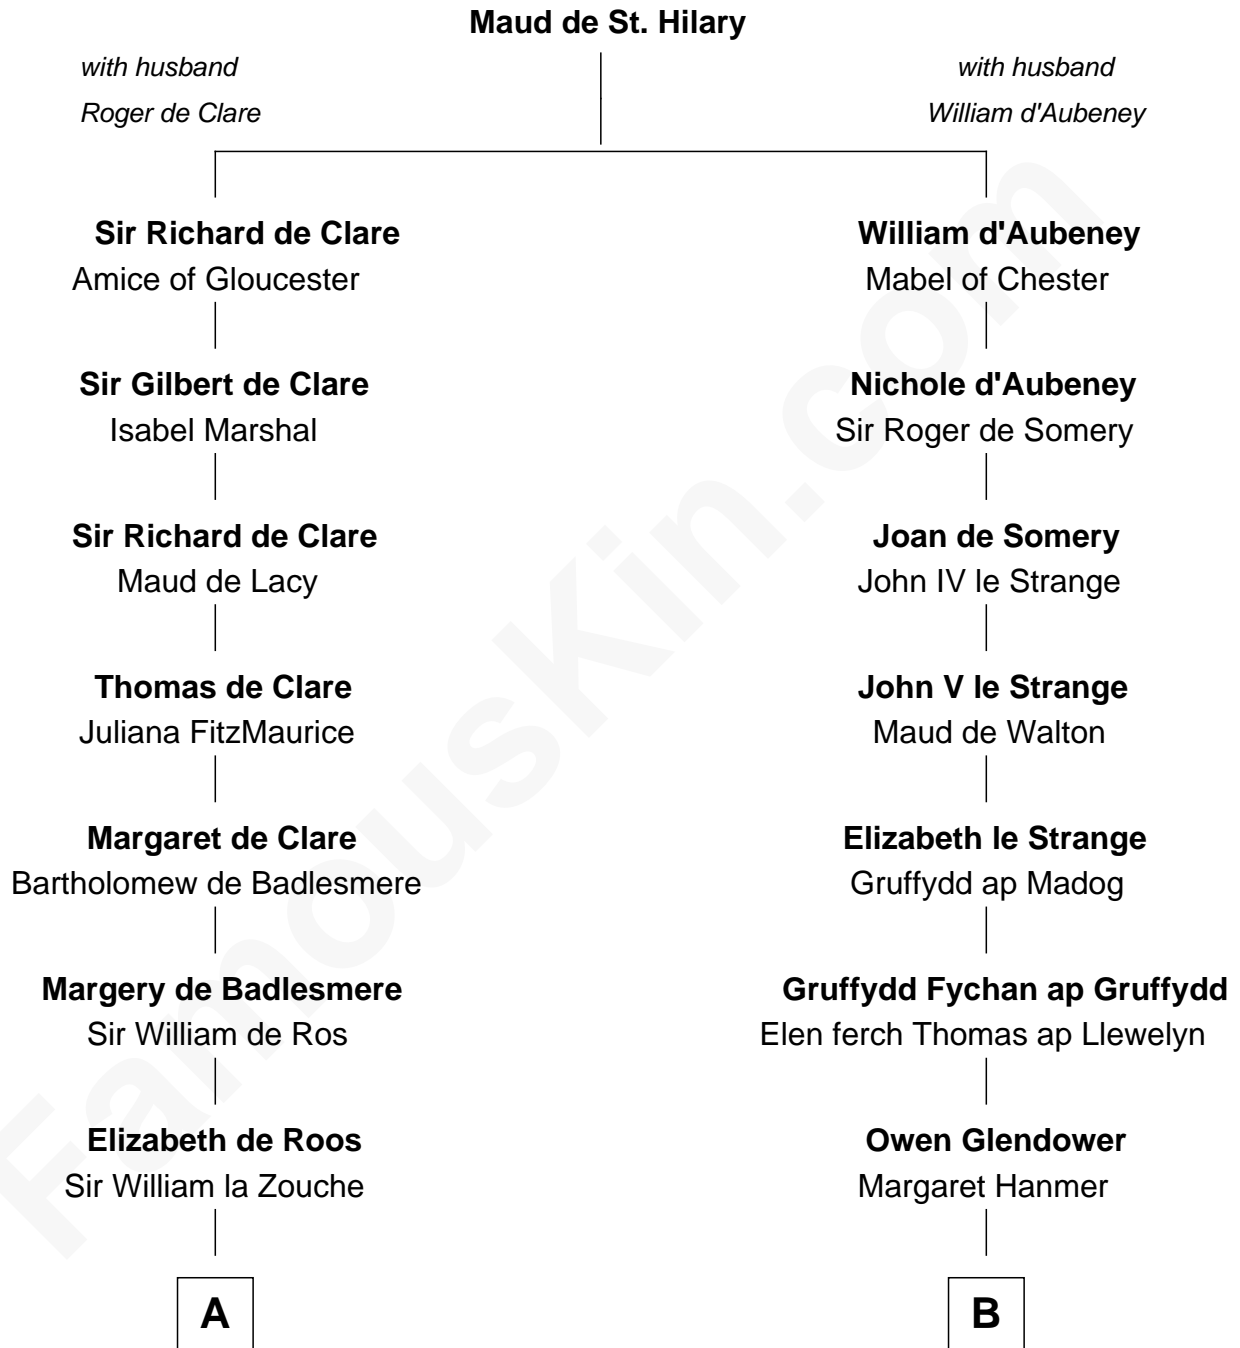

FamousKin.com Relationship Chart of

Robert Catesby

Leader of Gunpowder Plot

15th cousin 6 times removed of

Lytton Strachey

Author and Co-Founder of Bloomsbury Group

C

Henry Strachey

Helen Clerk

Sir Henry Strachey

Jane Kelsall

Edward Strachey

Julia Woodburn Kirkpatrick

Sir Richard Strachey

Jane Maria Grant

Lytton Strachey