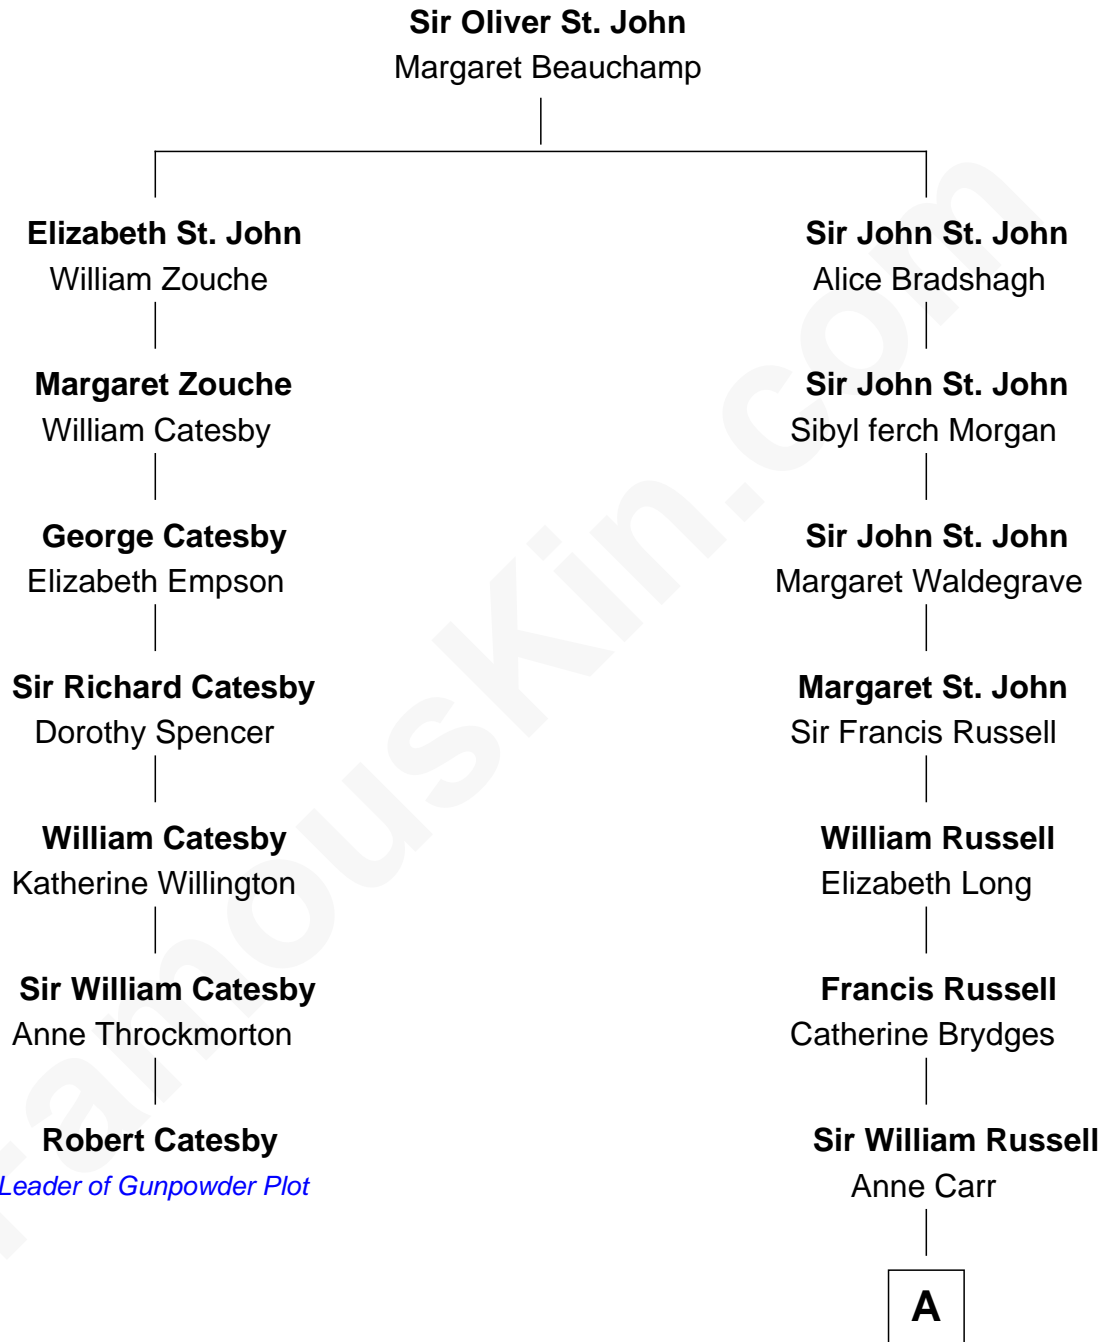

FamousKin.com Relationship Chart of

Robert Catesby

Leader of Gunpowder Plot

6th cousin 11 times removed of

Sarah Ferguson

Duchess of York

A

William Russell
Rachel Wriothesley

Sir Wriothesley Russell
Elizabeth Howland

John Russell
Gertrude Leveson-Gower

Francis Russell
Elizabeth Keppel

Sir John Russell
Georgiana Gordon

Louisa Jane Russell
James Hamilton

Louisa Jane Hamilton
William Henry Walter Montagu-Douglas-Scott