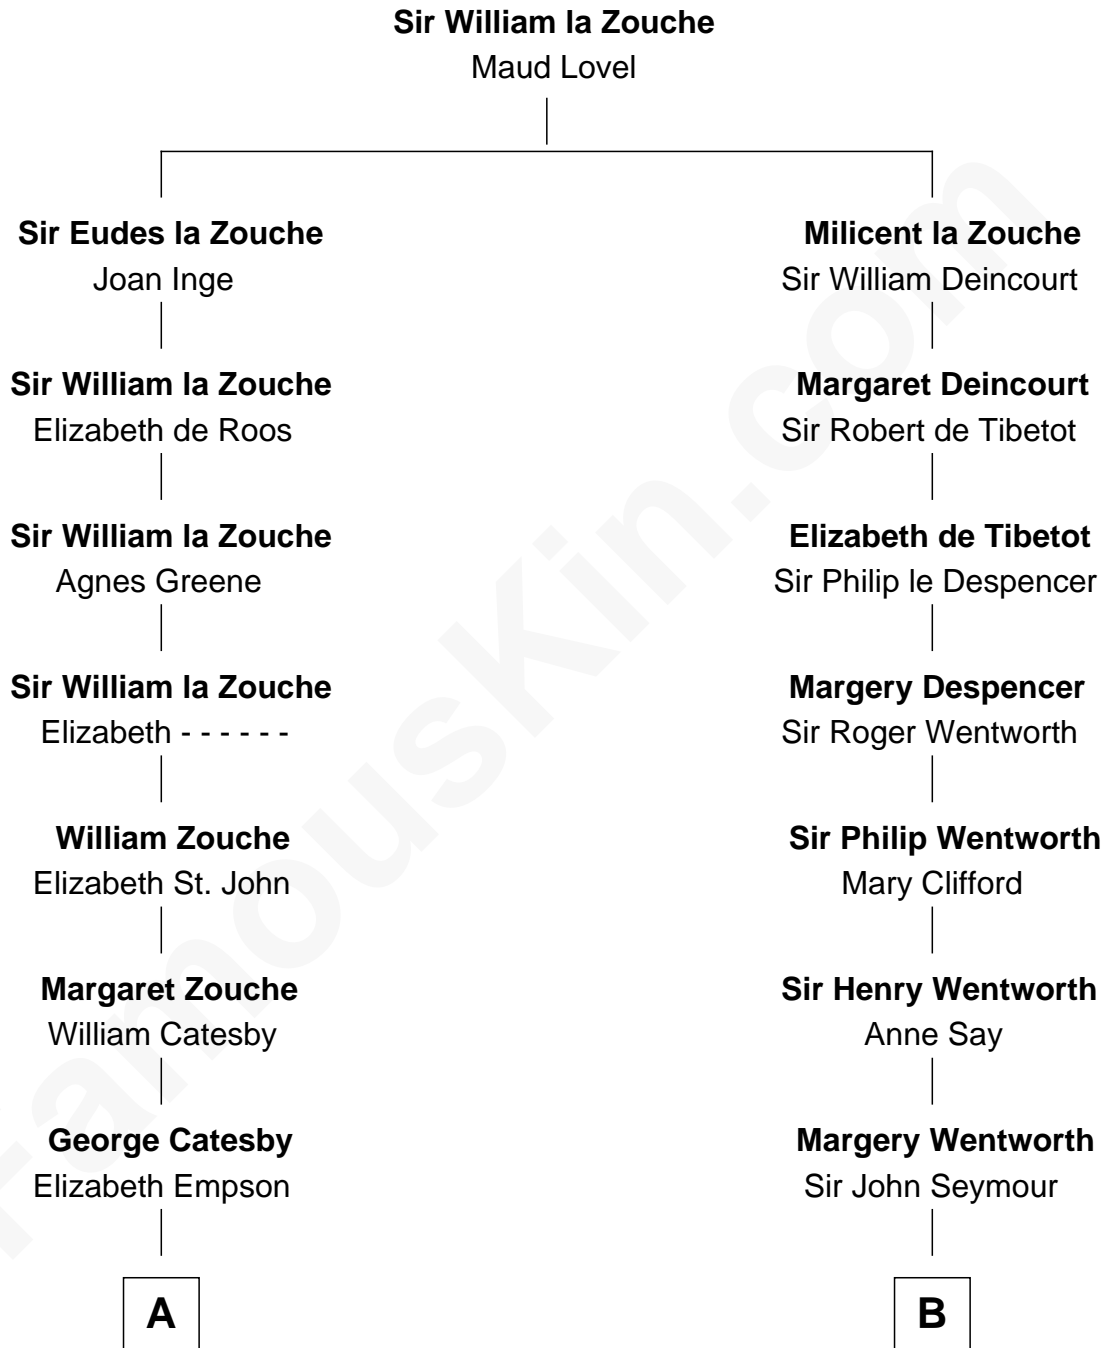

FamousKin.com

Relationship Chart of

Robert Catesby

Leader of Gunpowder Plot

10th cousin 6 times removed of

Lt. Gen. James Brudenell

Leader of the "Charge of the Light Brigade"