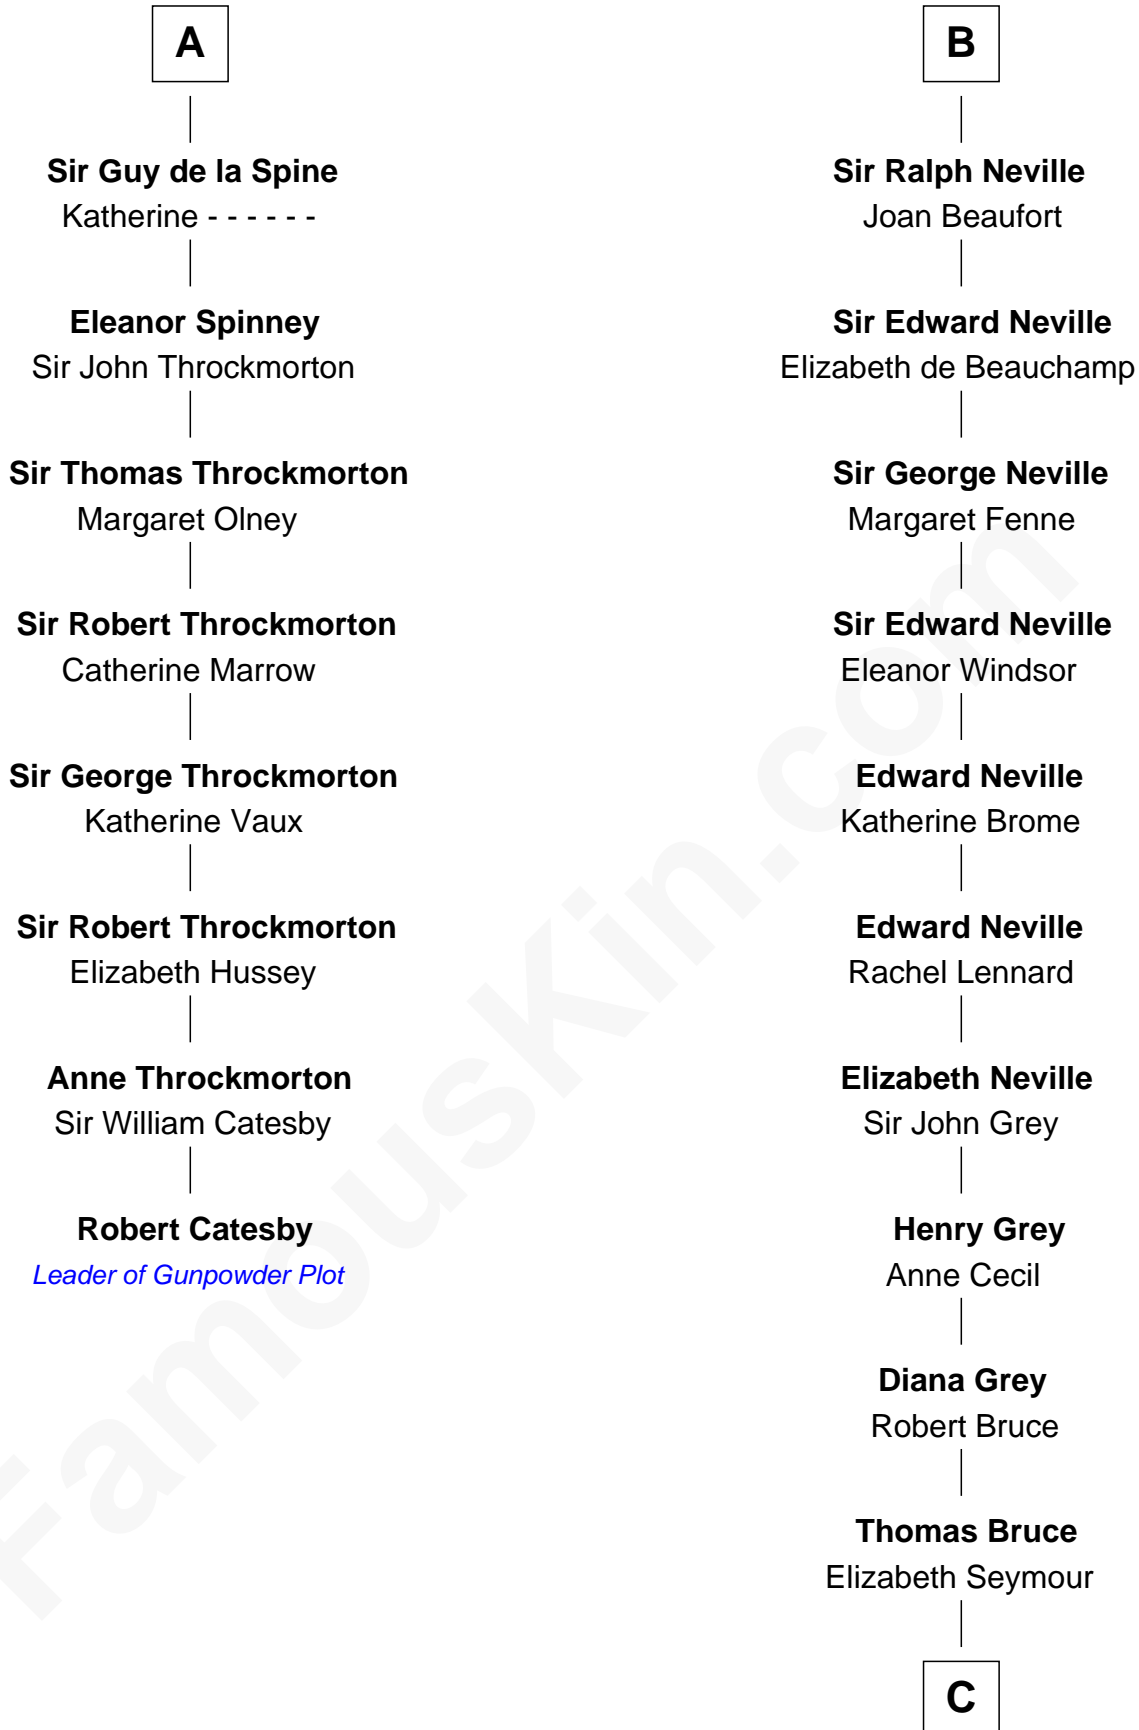

FamousKin.com Relationship Chart of

Robert Catesby

Leader of Gunpowder Plot

14th cousin 6 times removed of

Lt. Gen. James Brudenell

Leader of the "Charge of the Light Brigade"

C

—
Elizabeth Bruce

George Brudenell

—
Robert Brudenell

Anne Bishopp

—
Robert Brudenell

Penelope Anne Cooke

—
Lt. Gen. James Brudenell

Charge of the Light Brigade Leader

FamousKin.com