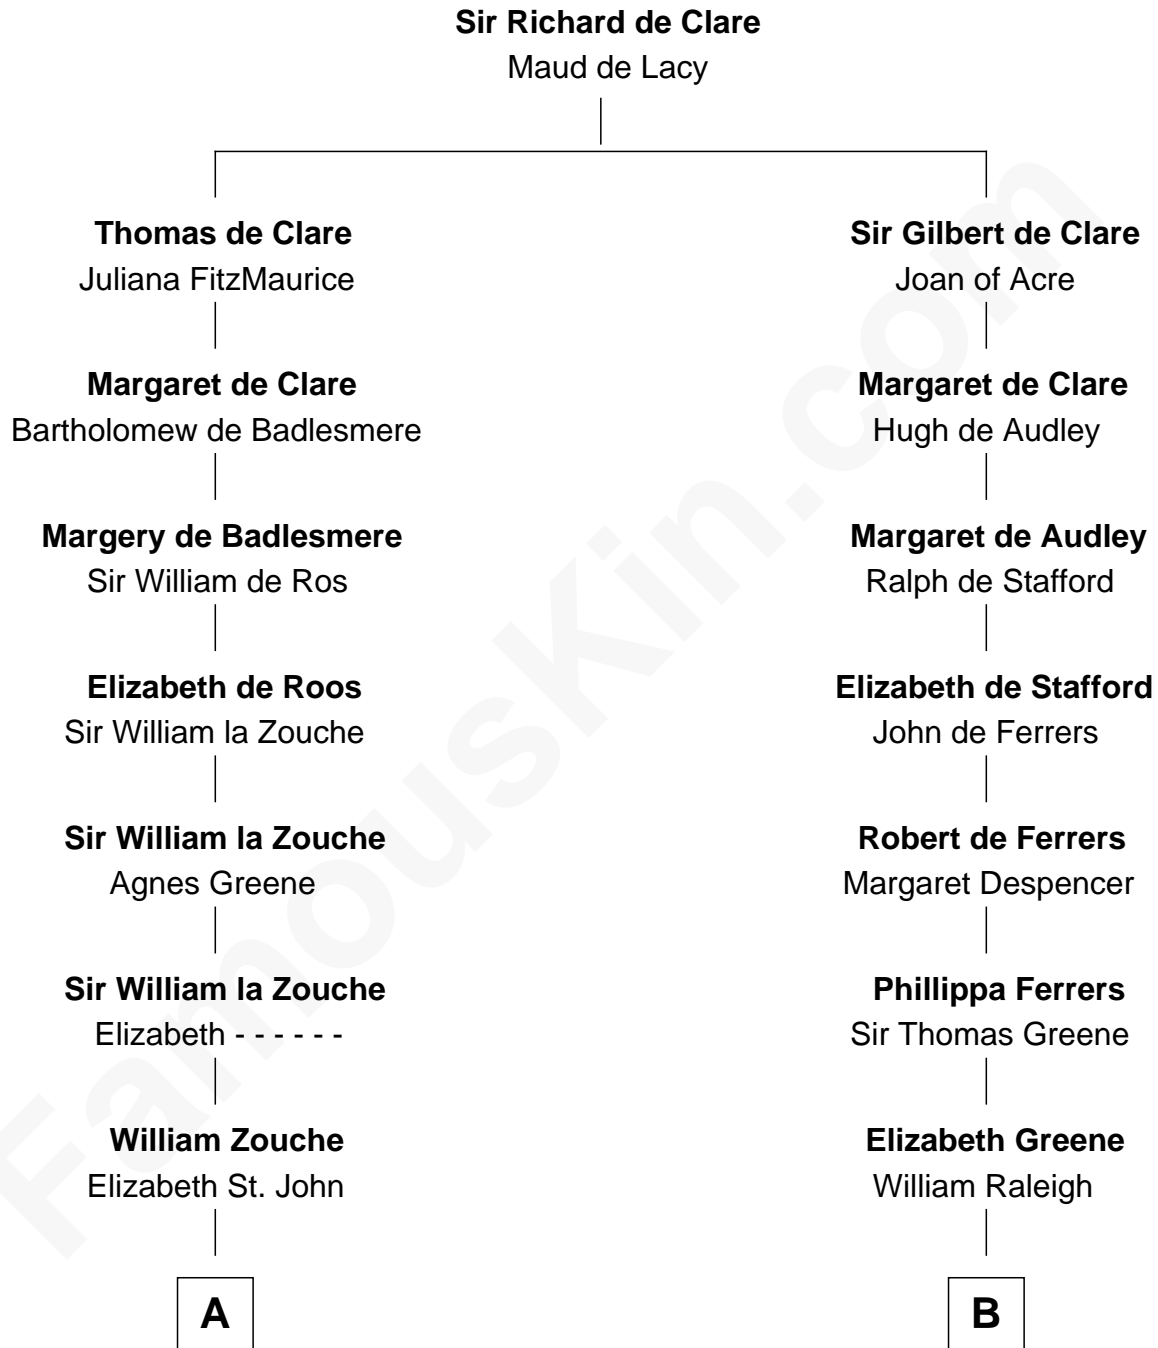

# FamousKin.com Relationship Chart of

**Robert Catesby**

*Leader of Gunpowder Plot*

12th cousin 2 times removed of

**Jonathan Swift**

*Author of Gulliver's Travels*

**A**

**Margaret Zouche**

William Catesby

**George Catesby**

Elizabeth Empson

**Sir Richard Catesby**

Dorothy Spencer

**William Catesby**

Katherine Willington

**Sir William Catesby**

Anne Throckmorton

**Robert Catesby**

*Leader of Gunpowder Plot*

**B**

**Sir Edward Raleigh**

Margaret Verney

**Sir Edward Raleigh**

Anne Chamberlayne