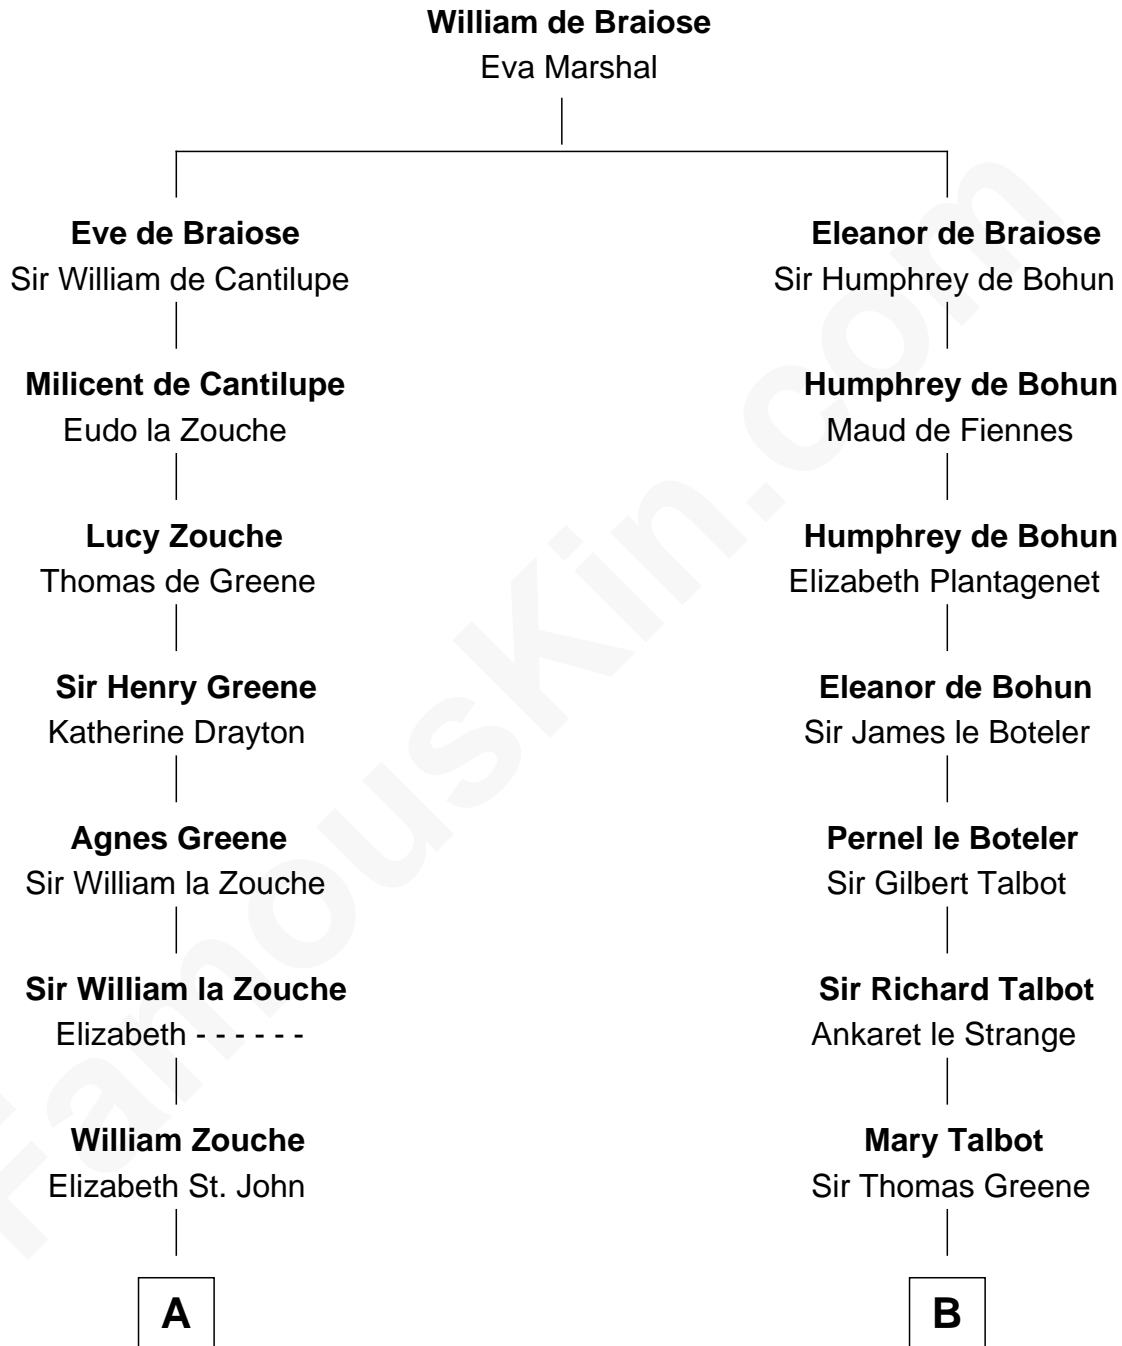

# FamousKin.com Relationship Chart of

**Robert Catesby**

*Leader of Gunpowder Plot*

12th cousin 4 times removed of

**Jonathan Swift**

*Author of Gulliver's Travels*

**A**

**Margaret Zouche**

William Catesby

**George Catesby**

Elizabeth Empson

**Sir Richard Catesby**

Dorothy Spencer

**William Catesby**

Katherine Willington

**Sir William Catesby**

Anne Throckmorton

**Robert Catesby**

*Leader of Gunpowder Plot*

**B**

**Sir Thomas Greene**

Phillippa Ferrers

**Elizabeth Greene**

William Raleigh