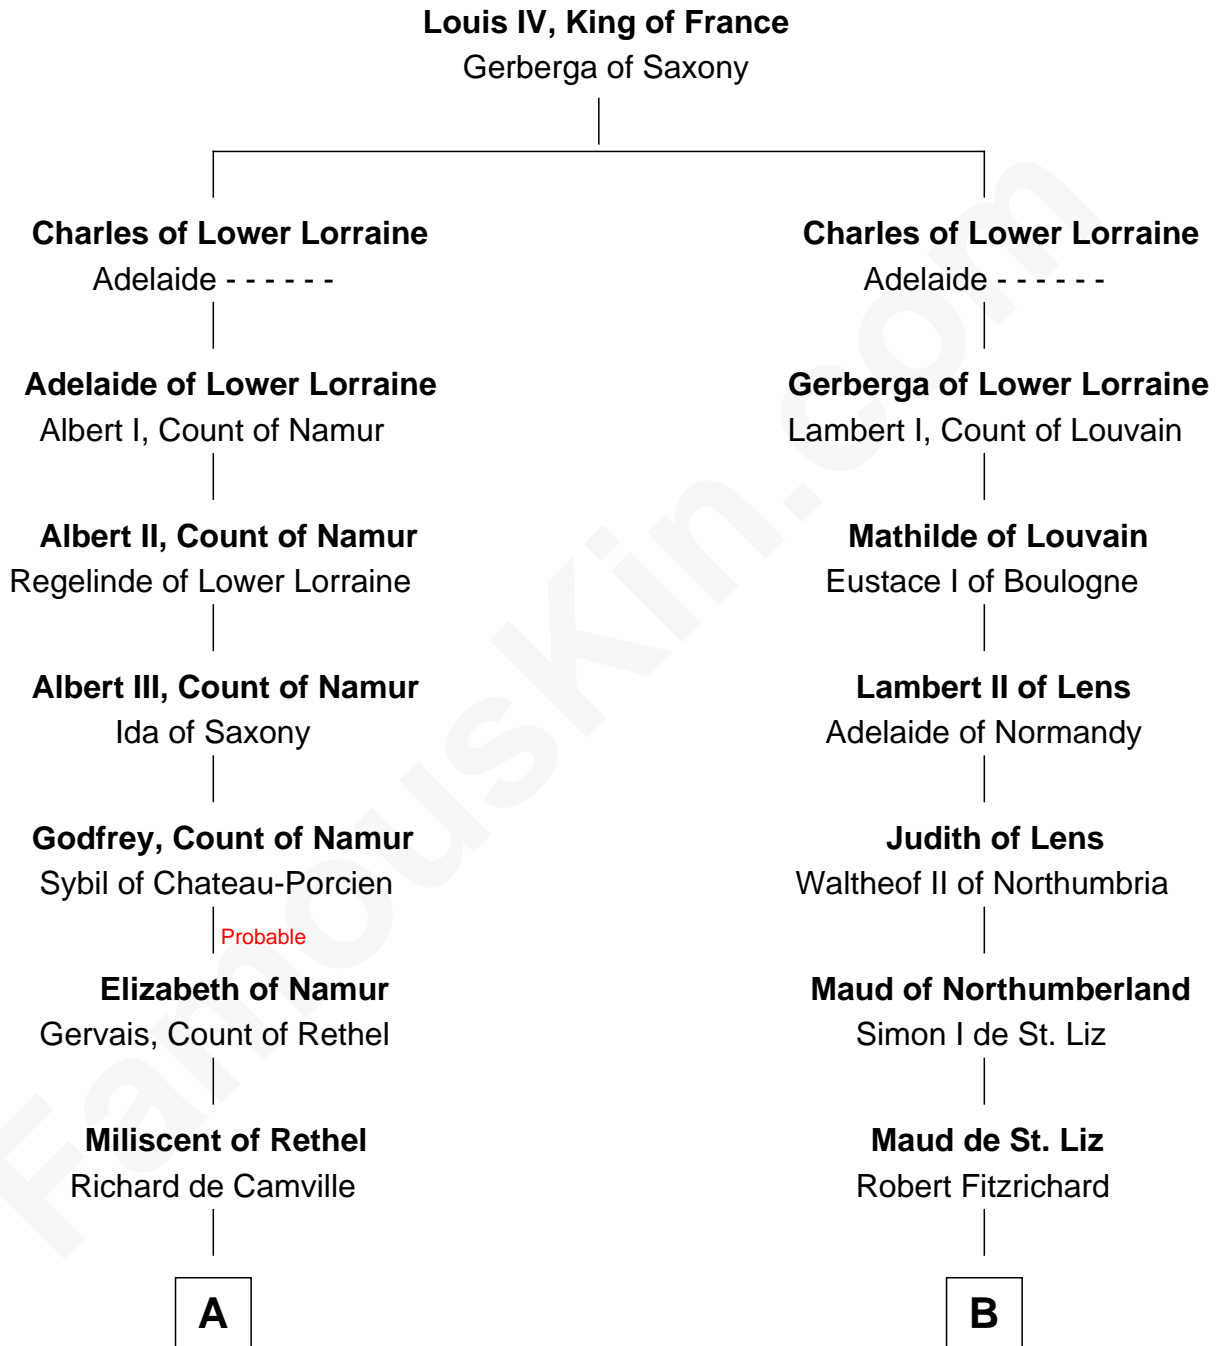

# FamousKin.com Relationship Chart of

**Robert Catesby**

*Leader of Gunpowder Plot*

8th cousin 13 times removed of

**Robert Fitzwalter**

*Magna Carta Surety*

**C**

—  
**Sir Robert Throckmorton**

Catherine Marrow

—  
**Sir George Throckmorton**

Katherine Vaux

—  
**Sir Robert Throckmorton**

Elizabeth Hussey

—  
**Anne Throckmorton**

Sir William Catesby

—  
**Robert Catesby**

*Leader of Gunpowder Plot*

FamousKin.com