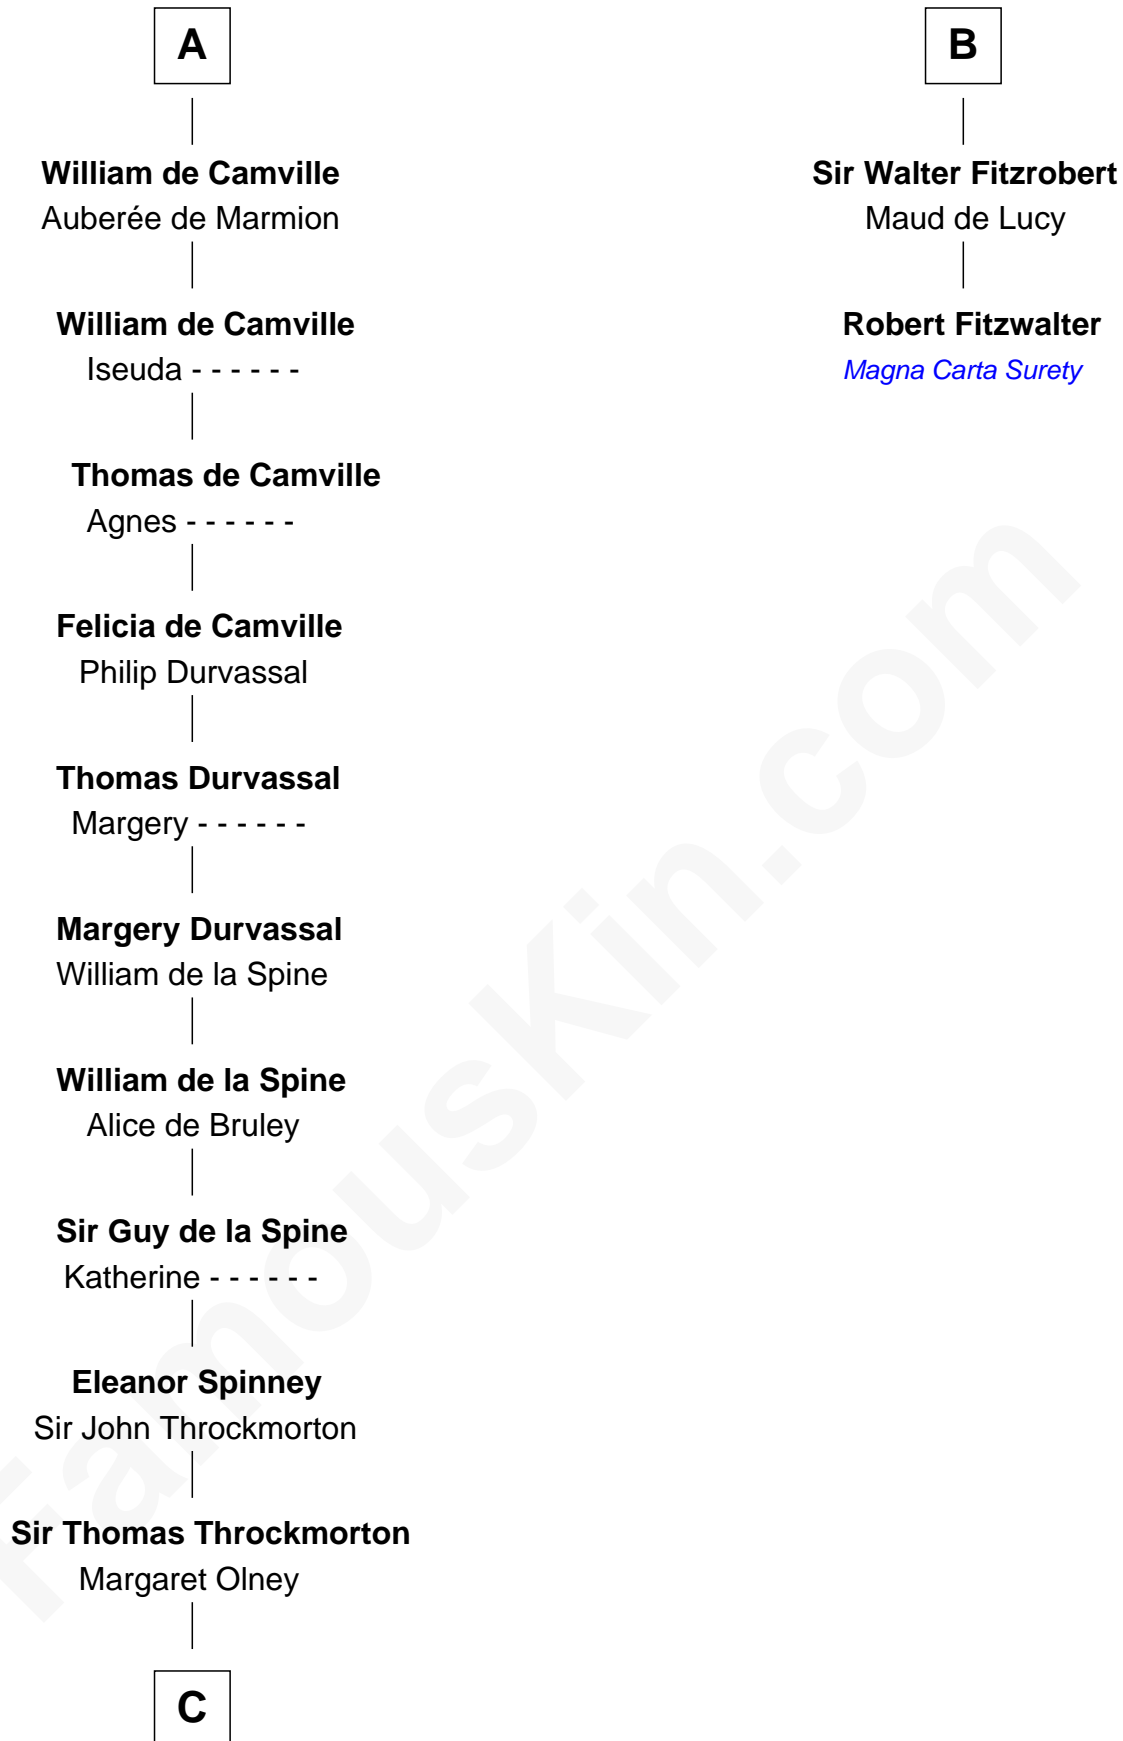

# FamousKin.com Relationship Chart of

**Robert Catesby**

*Leader of Gunpowder Plot*

8th cousin 13 times removed of

**Robert Fitzwalter**

*Magna Carta Surety*

**C**

—  
**Sir Robert Throckmorton**

Catherine Marrow

—  
**Sir George Throckmorton**

Katherine Vaux

—  
**Sir Robert Throckmorton**

Elizabeth Hussey

—  
**Anne Throckmorton**

Sir William Catesby

—  
**Robert Catesby**

*Leader of Gunpowder Plot*

FamousKin.com