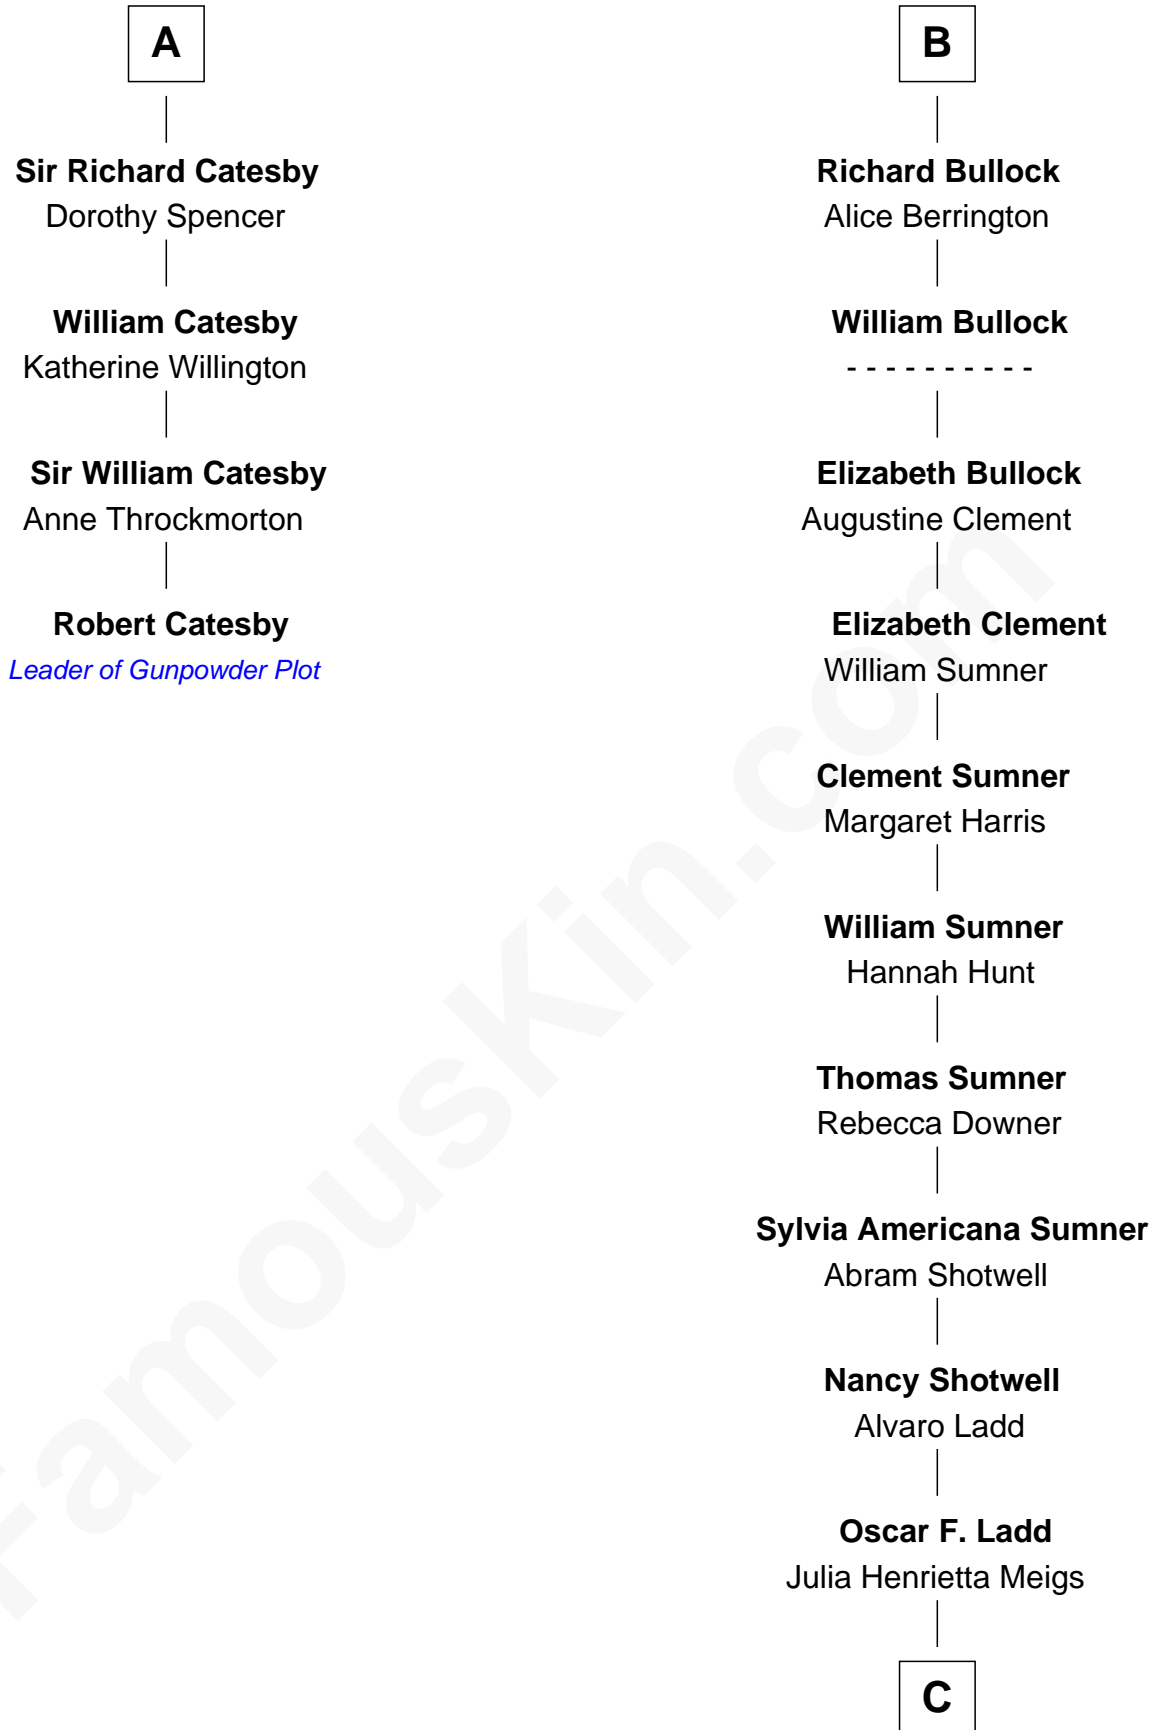

FamousKin.com Relationship Chart of

Robert Catesby

Leader of Gunpowder Plot

10th cousin 8 times removed of

Alan Ladd

Movie Actor

Bartholomew de Badlesmere

Margaret de Clare

Margery de Badlesmere

Sir William de Ros

Elizabeth de Roos

Sir William la Zouche

Sir William la Zouche

Agnes Greene

Sir William la Zouche

Elizabeth - - - - -

Sir William Norreys

Margaret Norreys

Gilbert Bullock

Thomas Bullock

Alice Kingsmill

B

C

Alan Harwood Ladd