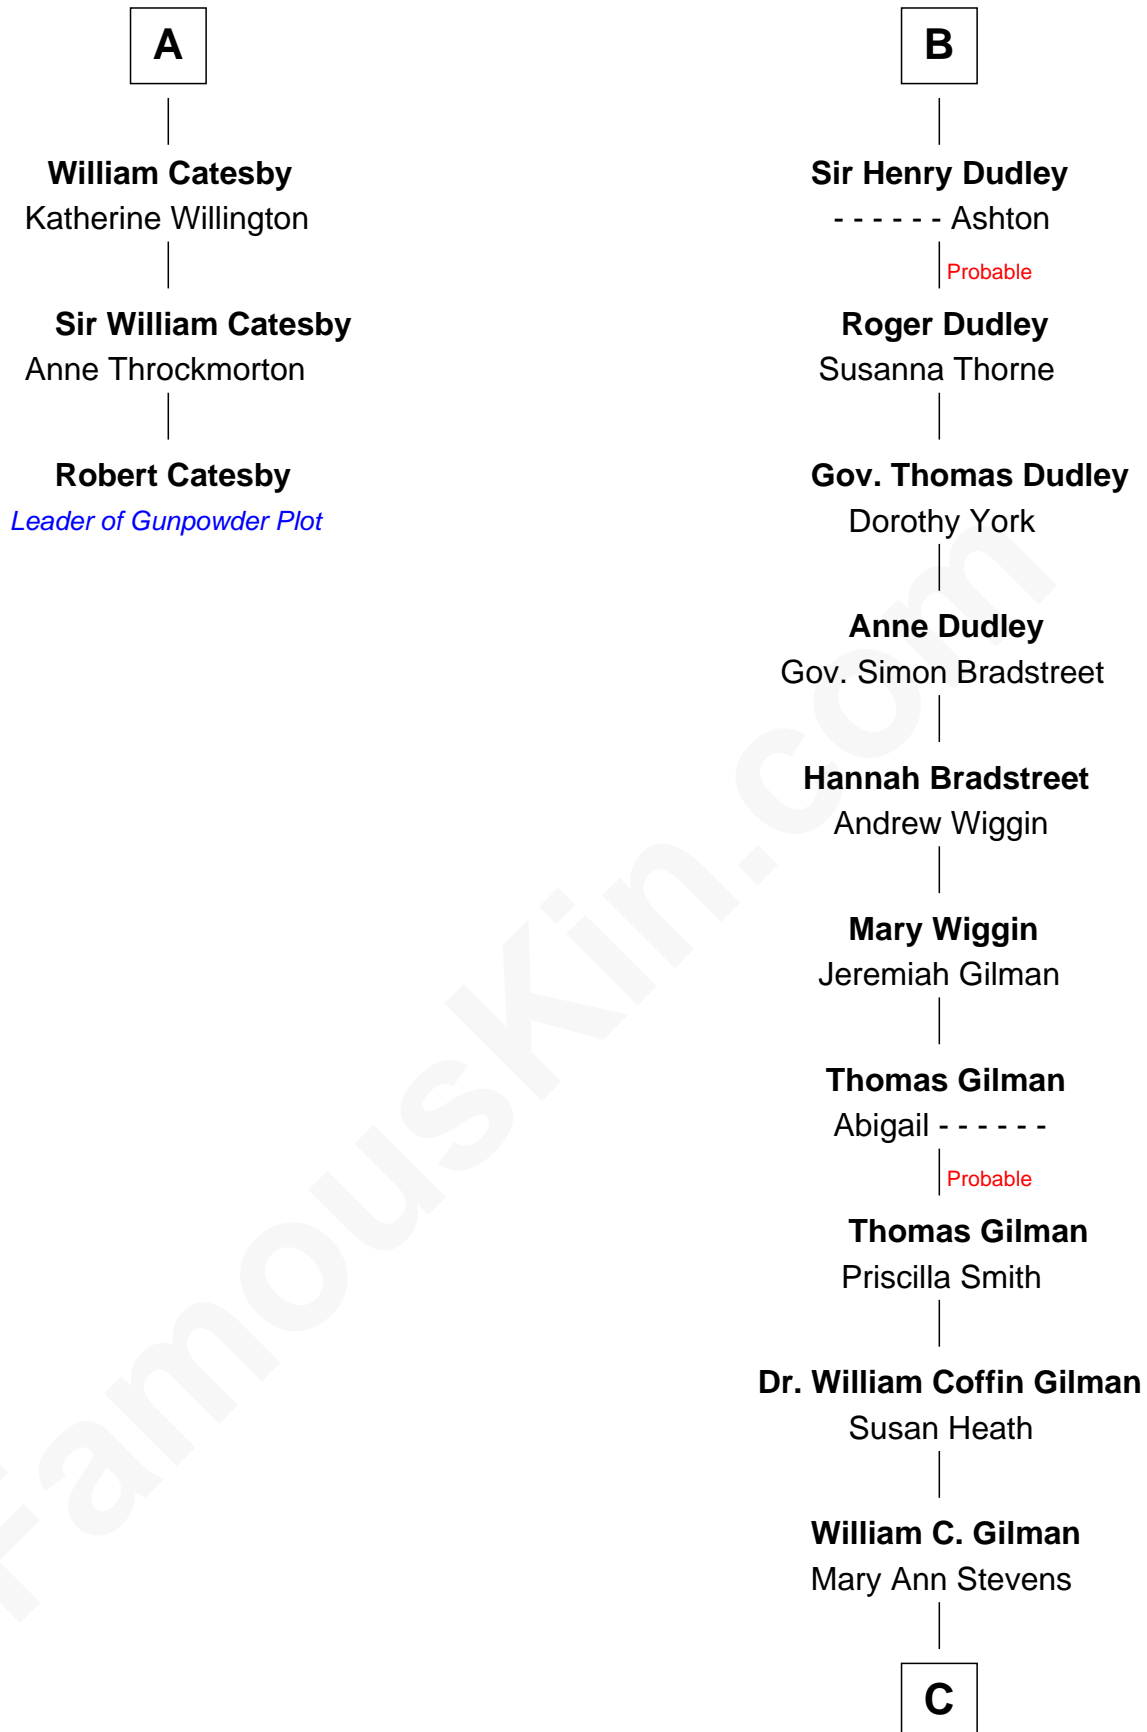

FamousKin.com Relationship Chart of

Robert Catesby

Leader of Gunpowder Plot

9th cousin 11 times removed of

George Hamilton

TV and Movie Actor

Sir William de Ros
Margery de Badlesmere

Elizabeth de Roos
Sir William la Zouche

Sir William la Zouche
Agnes Greene

Sir William la Zouche
Elizabeth - - - - -

William Zouche
Elizabeth St. John

Margaret Zouche
William Catesby

George Catesby
Elizabeth Empson

Sir Richard Catesby
Dorothy Spencer

A

Thomas de Ros
Beatrice de Stafford

Margaret de Ros
Sir Reynold Grey

Margaret Grey
Sir William Bonville

William Bonville
Elizabeth Harington

William Bonville
Katherine Neville

Cecily Bonville
Thomas Grey

Cecily Grey
Sir John Sutton

B

C

George C. Gilman
Elizabeth Melissa Lane

Lillian C. Gilman
Harry Fuller Hamilton

George William Hamilton
Anne Lucille Stevens

George Hamilton
TV and Movie Actor